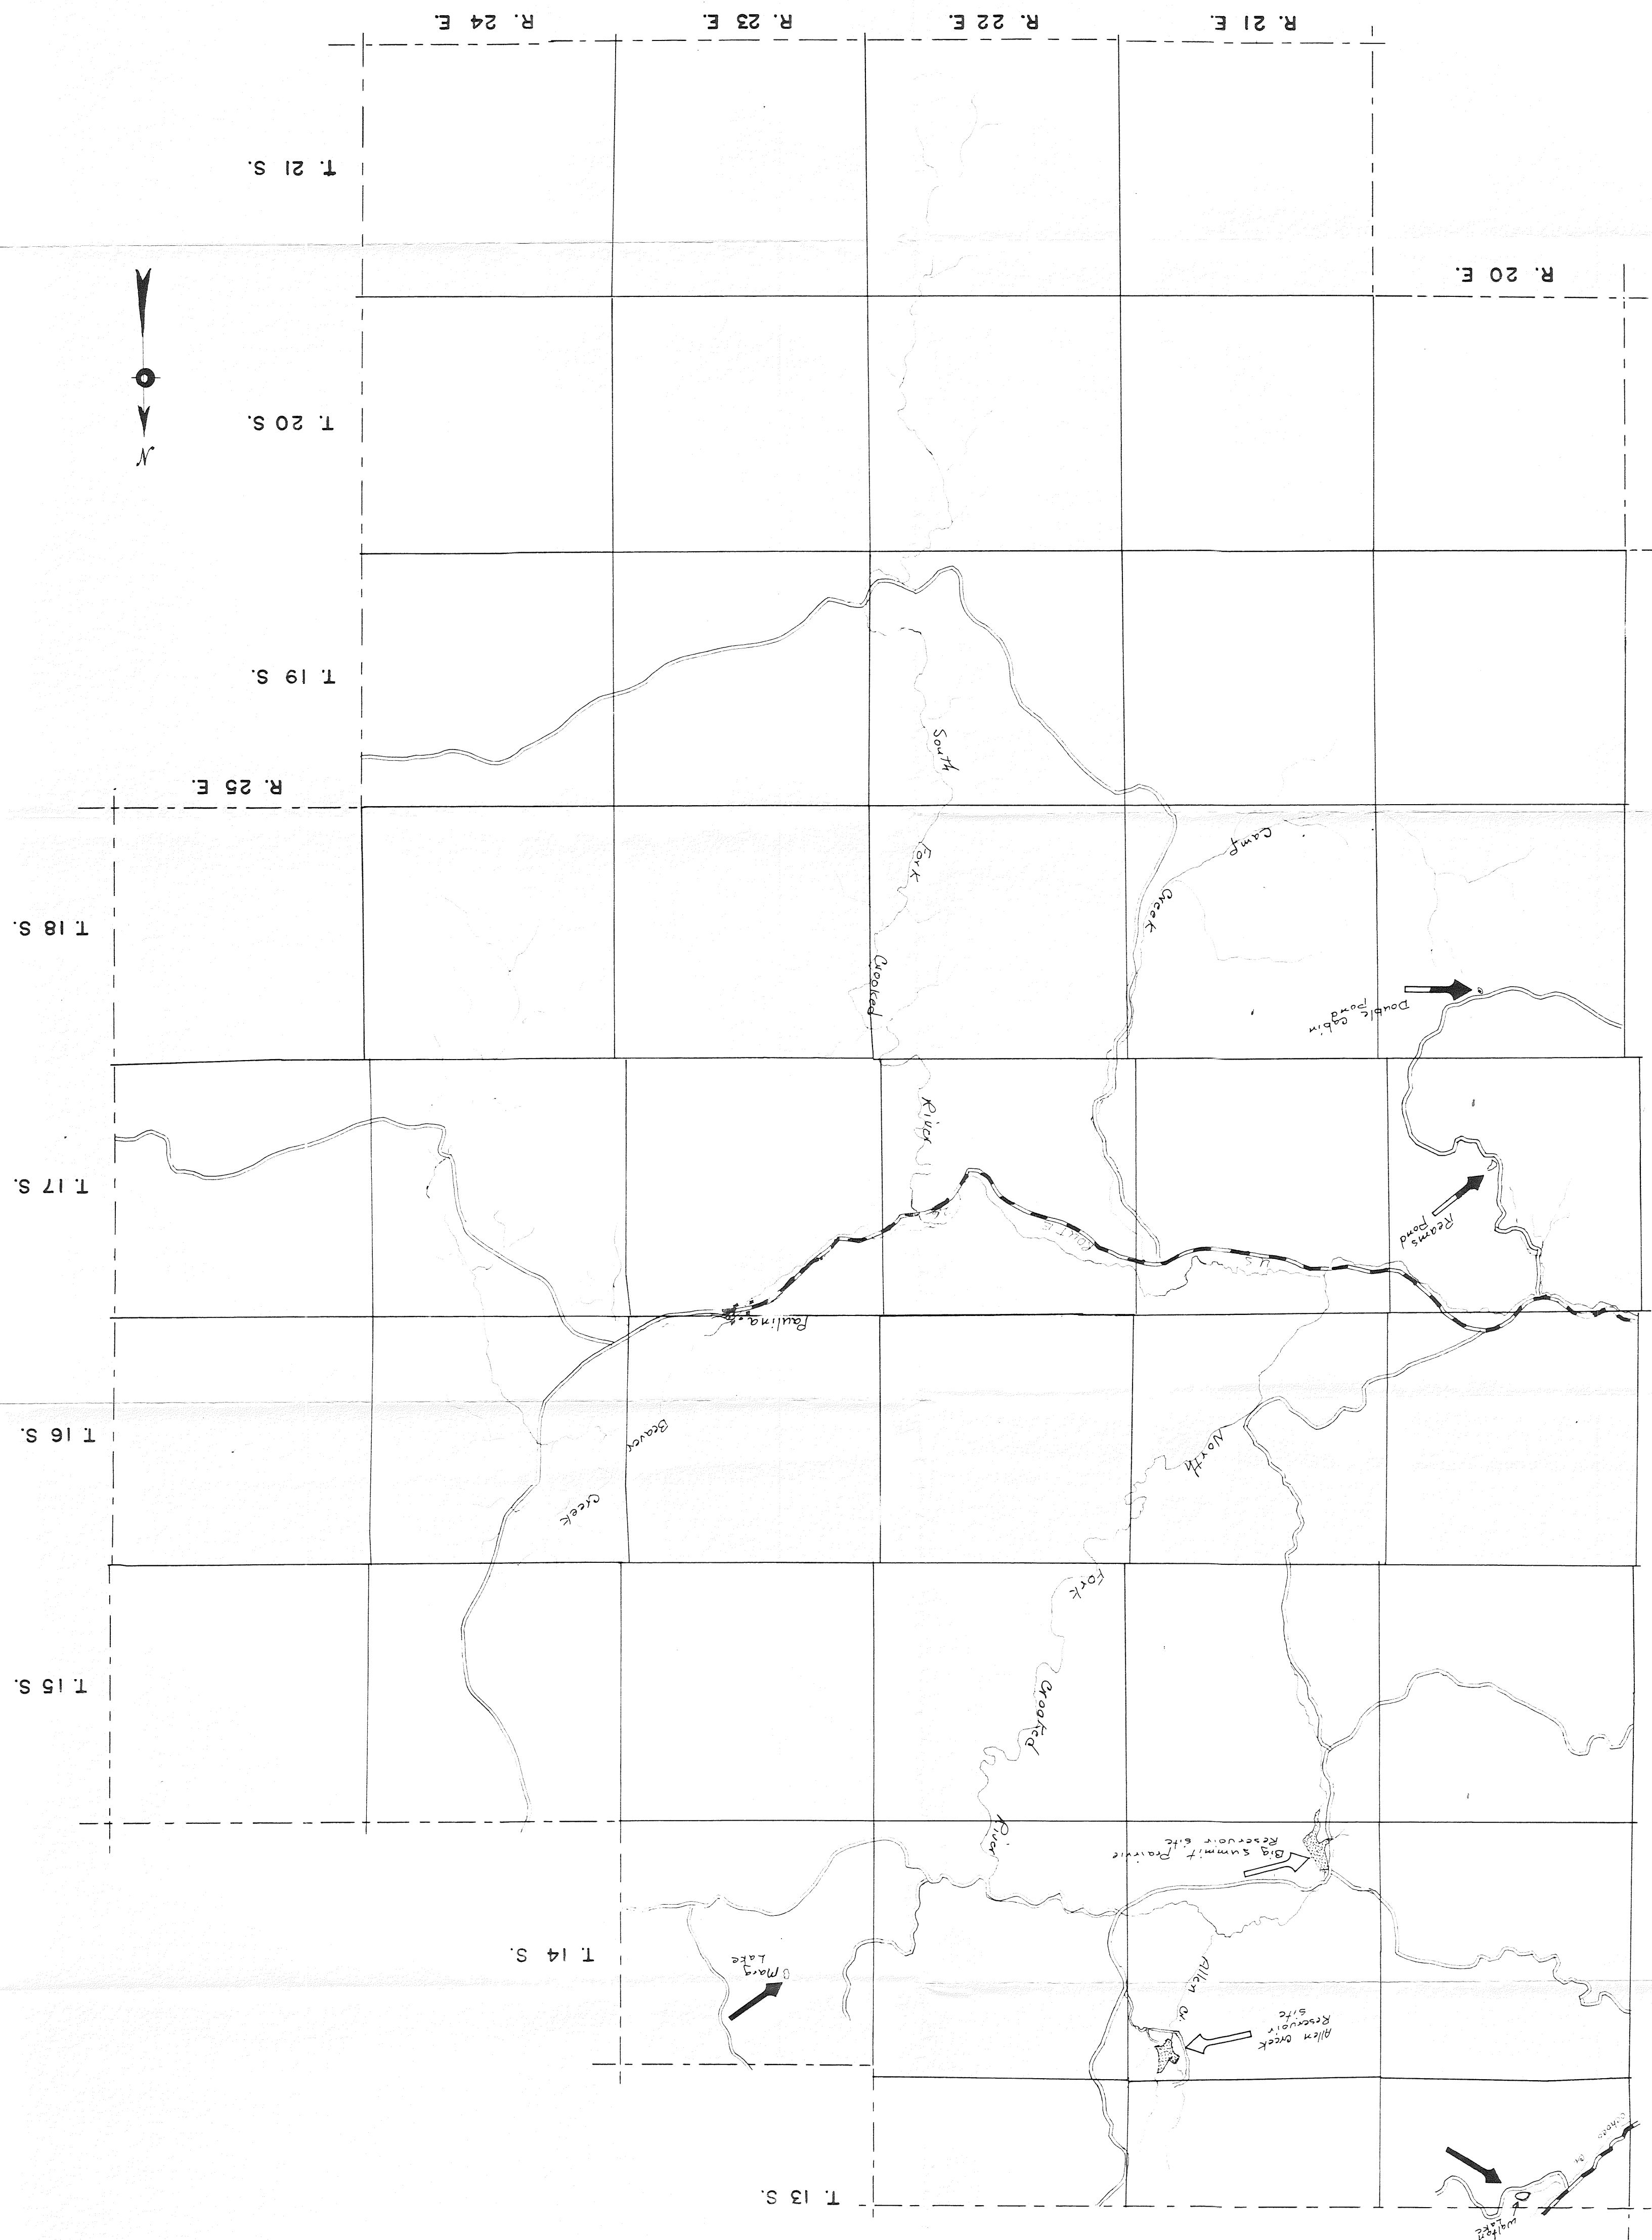

MAP TWO
CROOK COUNTY
LAKES & RESERVOIRS

OREGON STATE GAME COMMISSION

LEGEND

- POTENTIAL SITE
- INCOMPLETE SITE
- COMPLETE SITE

SCALE: 1/16 inch = 1 mile

OREGON STATE GAME COMMISSION

LEGEND

-  COMPLETE SITE
-  INCOMPLETE SITE
-  POTENTIAL SITE

SCALE: 7/16 inch = 1 miles

MAP ONE
CROOK COUNTY
LAKES & RESERVOIRS