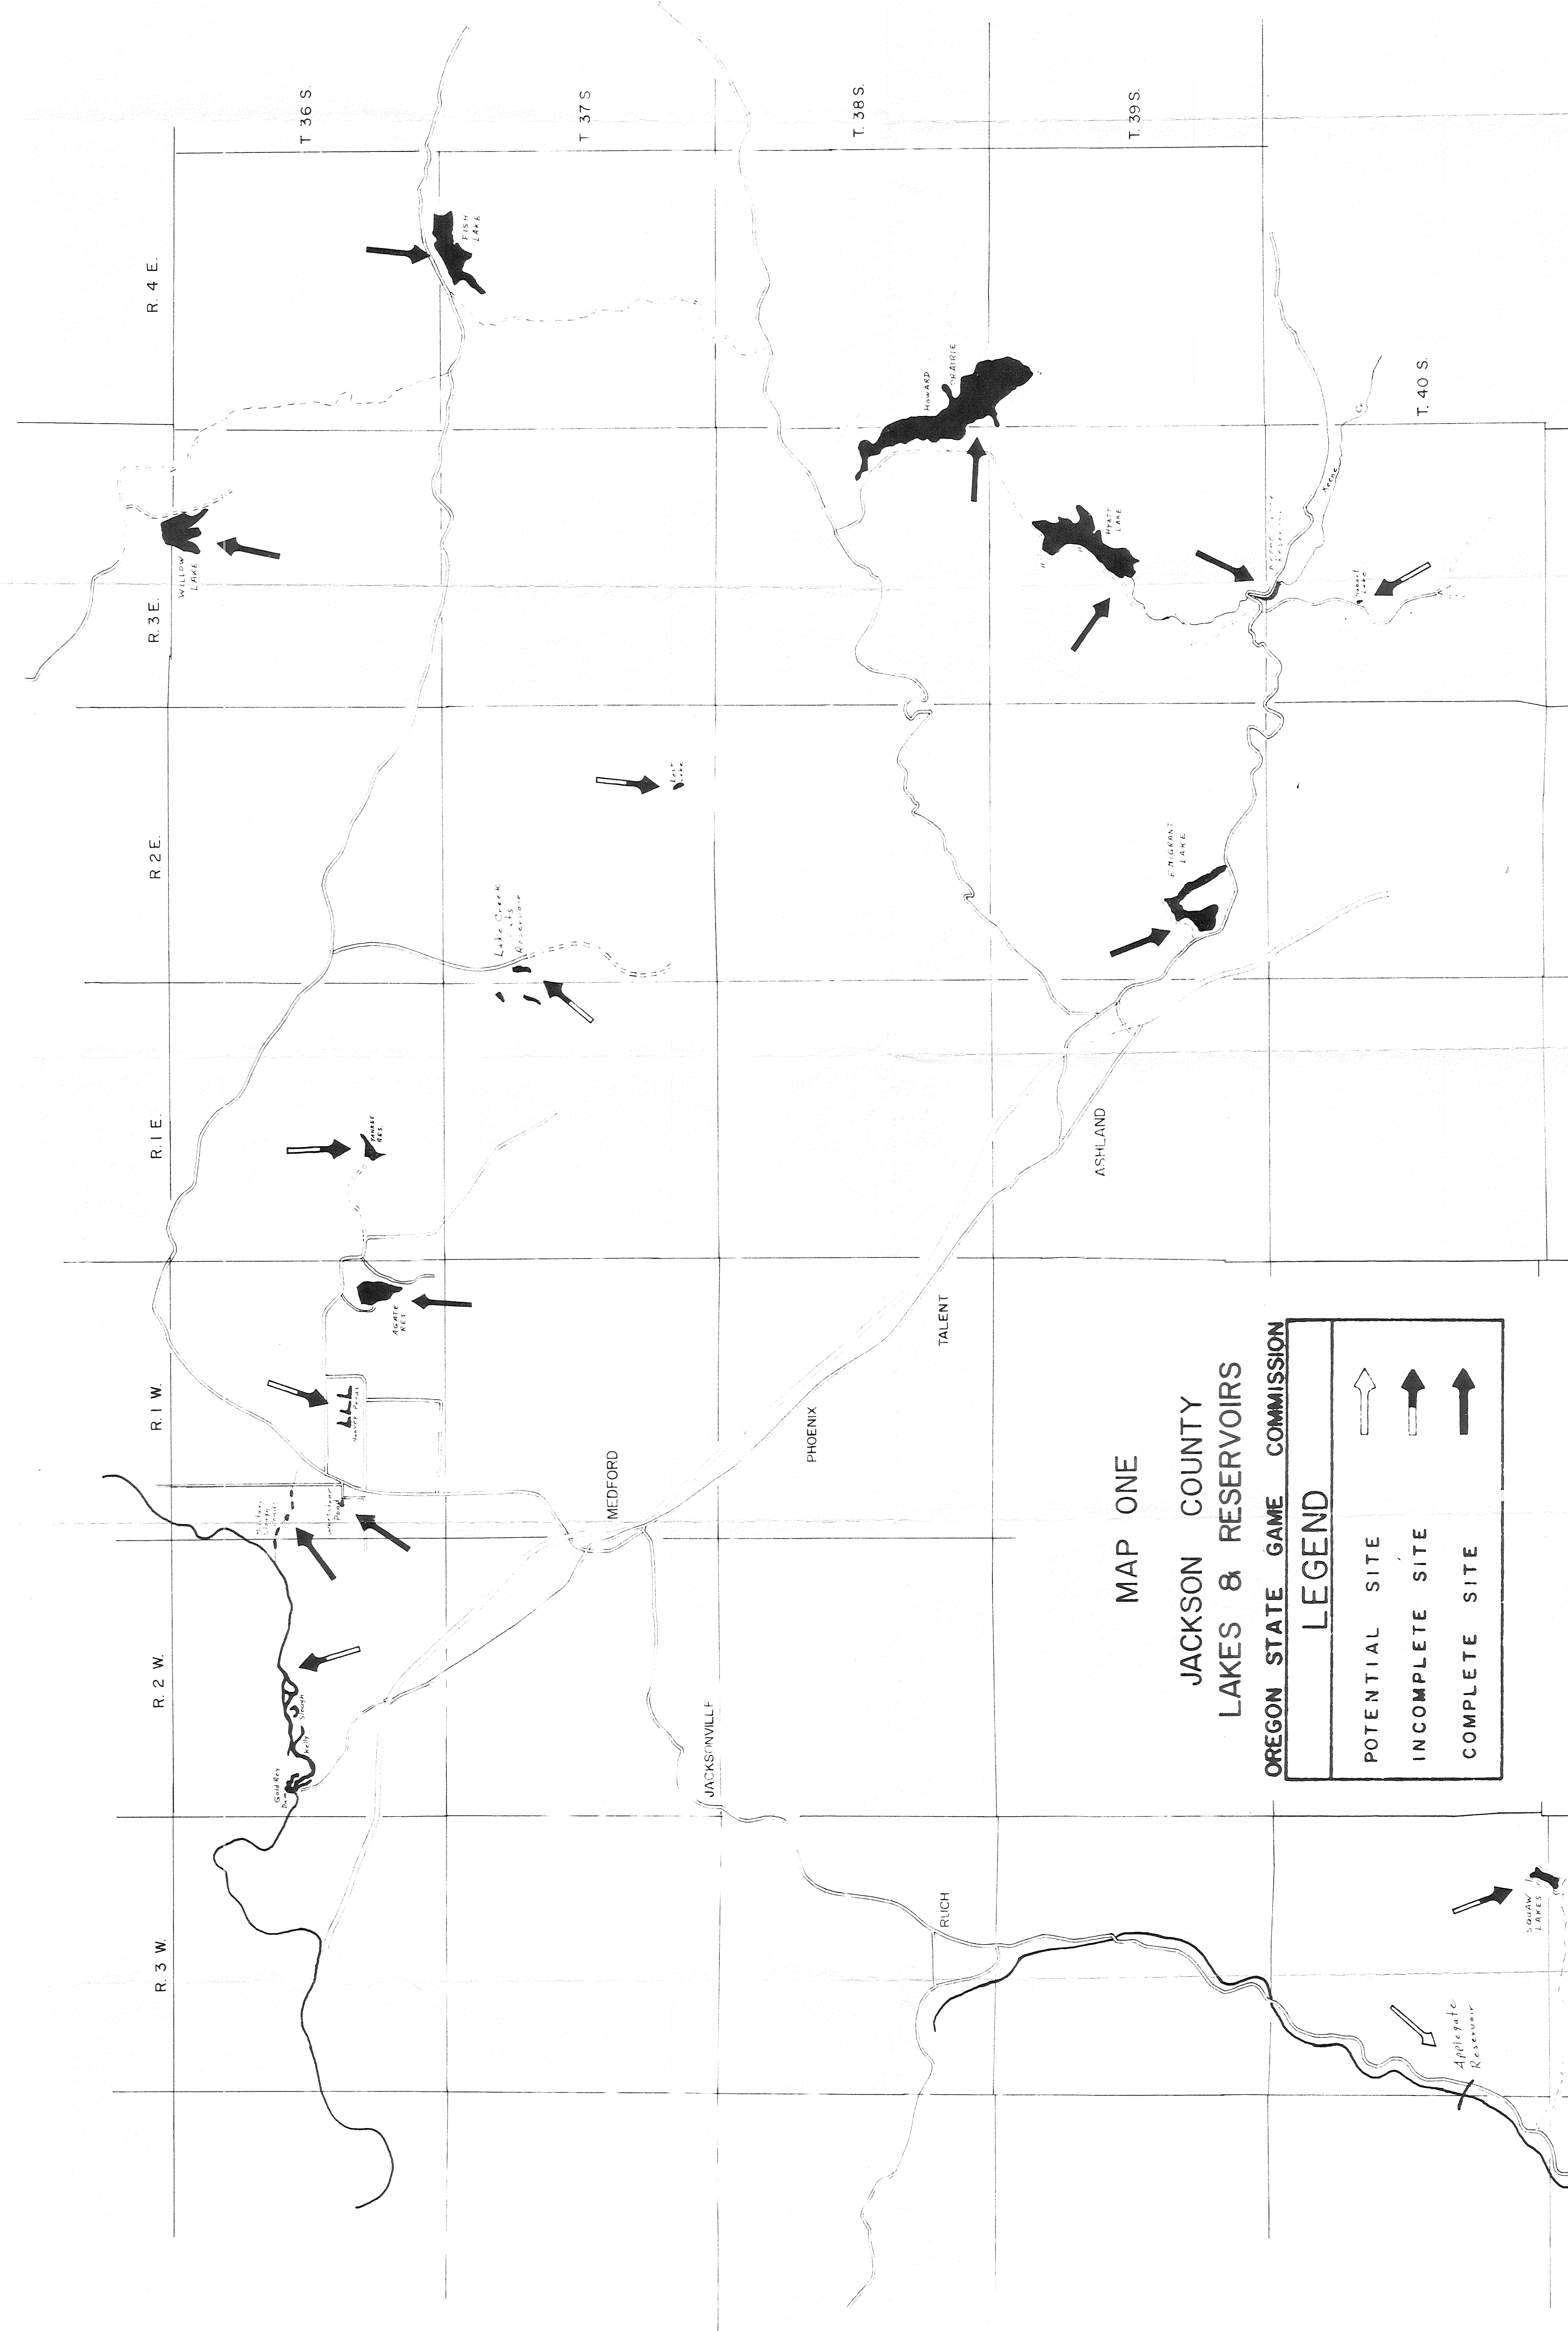

JOSEPHINE COUNTY  
LAKES & RESERVOIRS

OREGON STATE GAME COMMISSION

**LEGEND**

-  COMPLETE SITE
-  INCOMPLETE SITE
-  POTENTIAL SITE

MAP ONE  
 JACKSON COUNTY  
 LAKES & RESERVOIRS  
 OREGON STATE GAME COMMISSION

LEGEND	
POTENTIAL SITE	
INCOMPLETE SITE	
COMPLETE SITE	

MAP TWO

JACKSON COUNTY  
LAKES & RESERVOIRS

OREGON STATE GAME COMMISSION

**LEGEND**

	COMPLETE SITE
	INCOMPLETE SITE
	POTENTIAL SITE