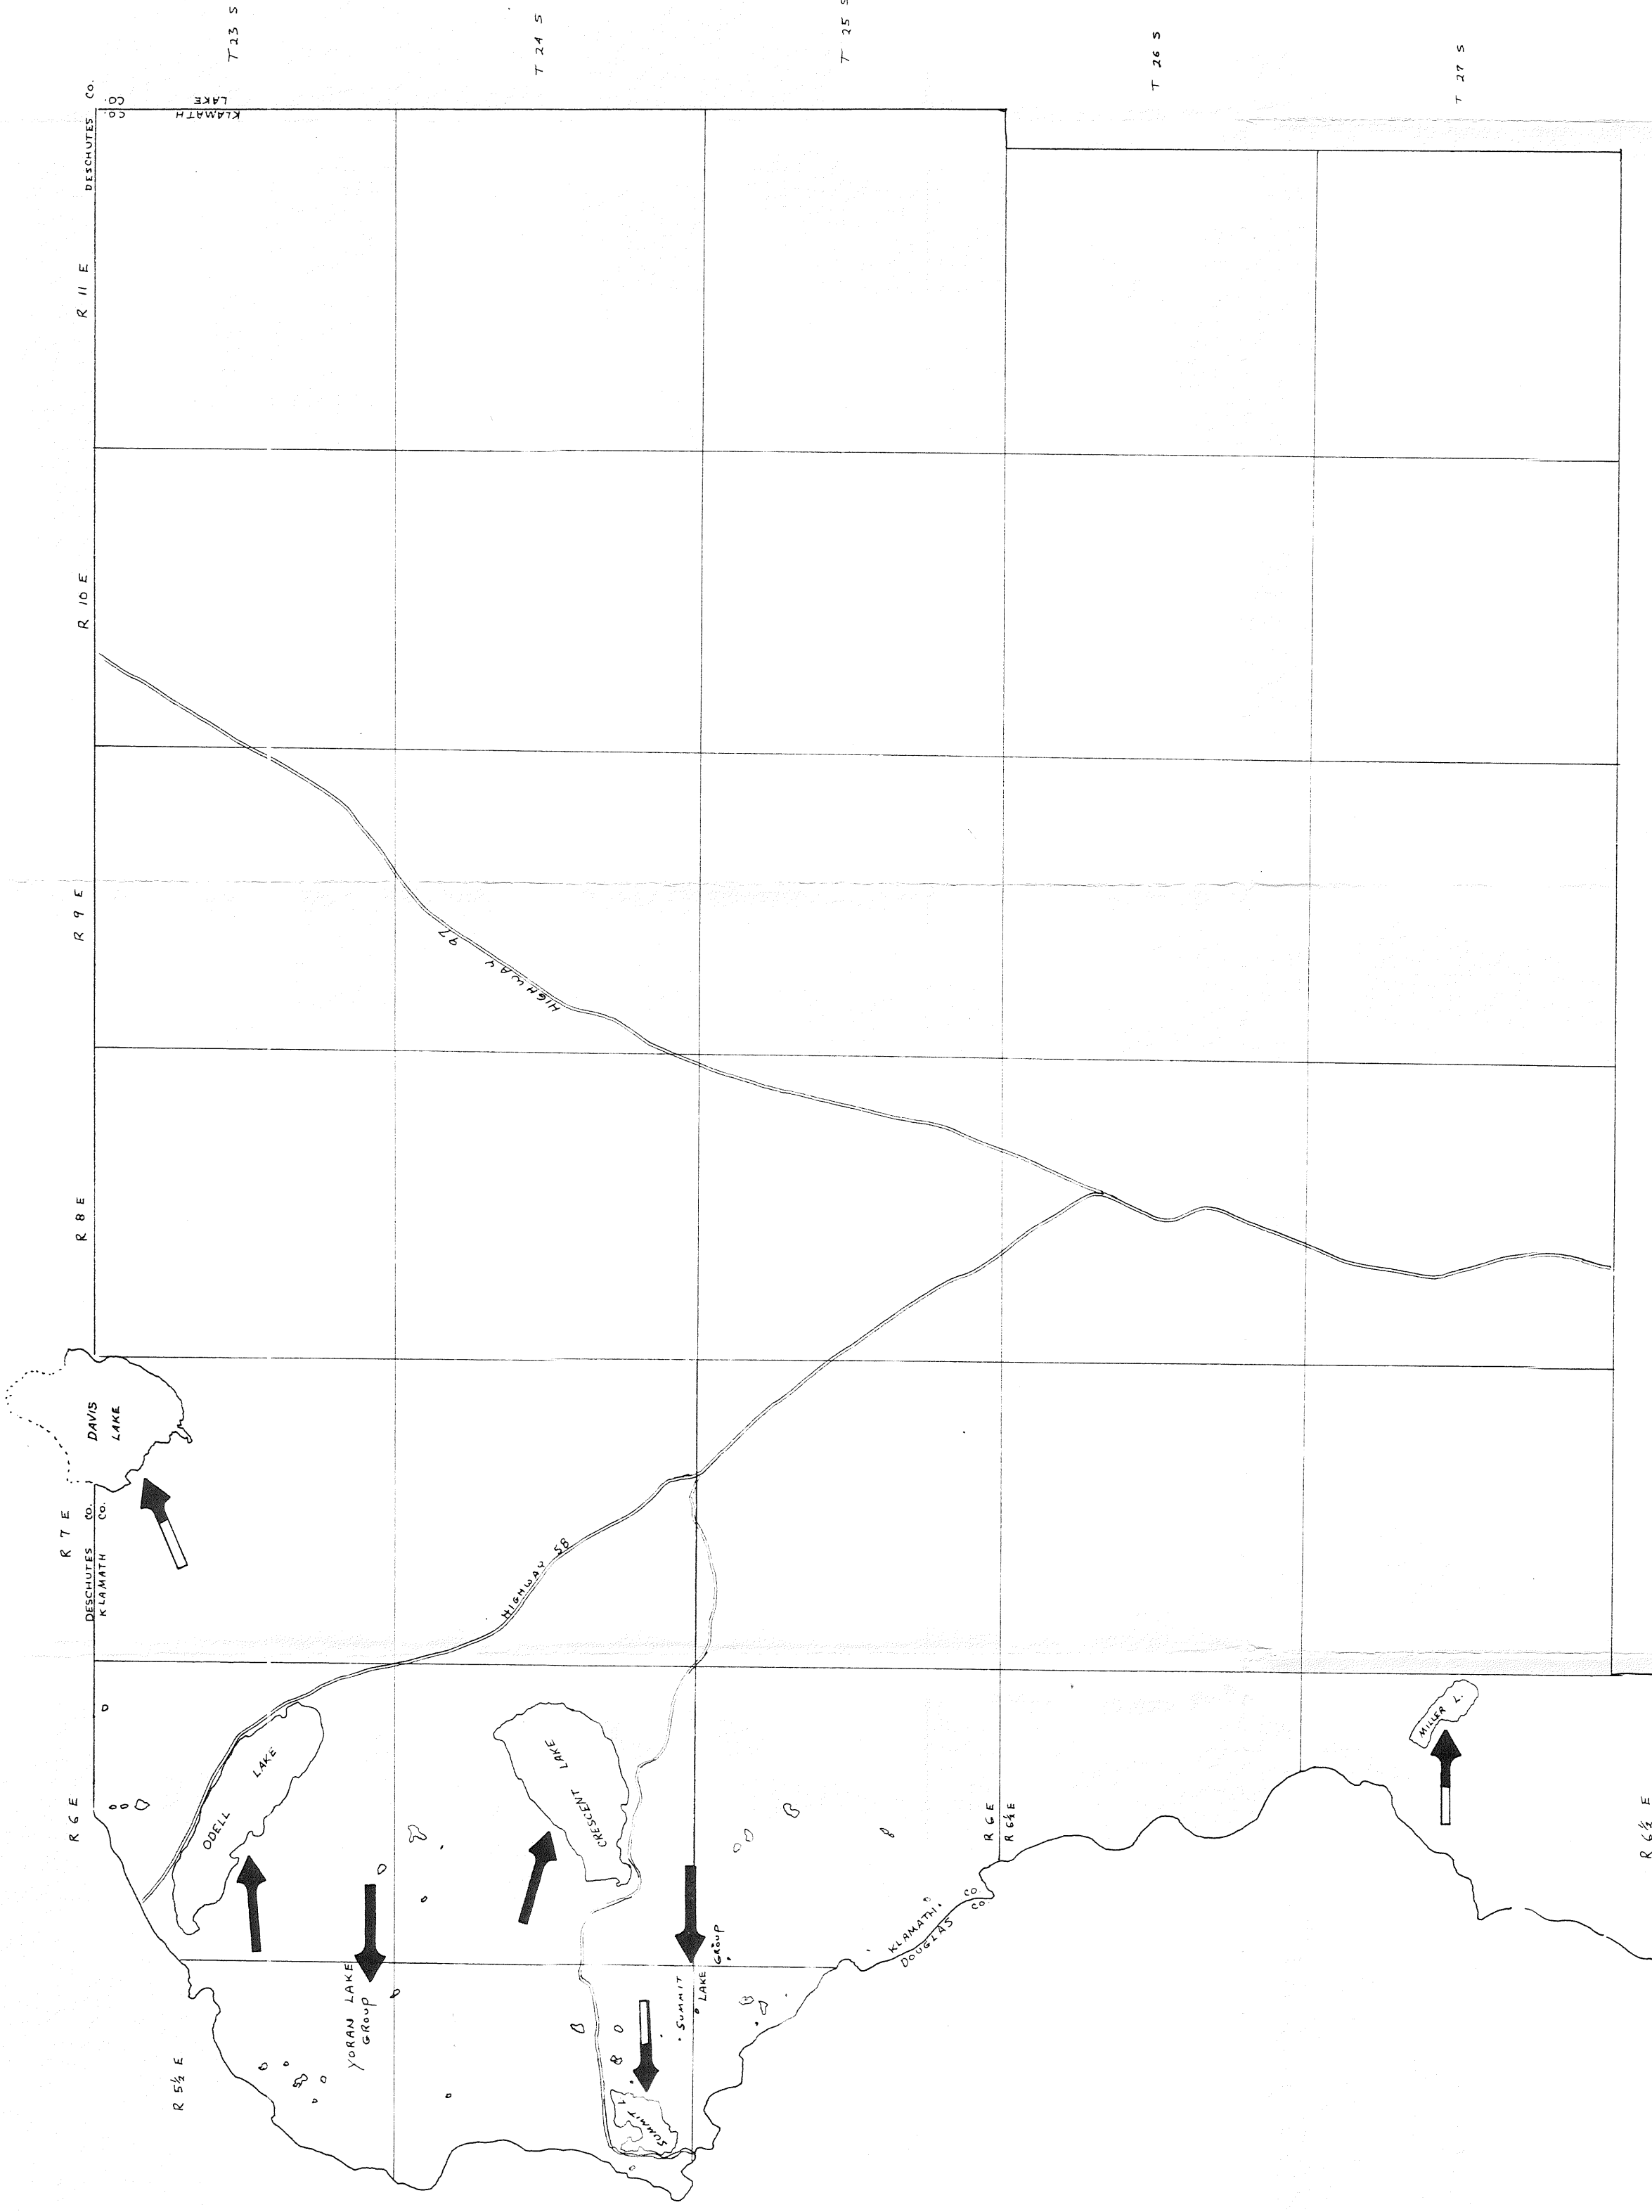

AREA I

KLAMATH COUNTY

ACCESS PLAN

OREGON STATE GAME COMMISSION

LEGEND

- | | |
|-----------------|---|
| POTENTIAL SITE | ↑ |
| INCOMPLETE SITE | ⇧ |
| COMPLETE SITE | ➔ |

AREA II KLAMATH COUNTY ACCESS PLAN

OREGON STATE GAME COMMISSION

LEGEND	
POTENTIAL SITE	↑
INCOMPLETE SITE	↑
COMPLETE SITE	↑

AREA III KLAMATH COUNTY ACCESS PLAN

OREGON STATE GAME COMMISSION

LEGEND	
↑	POTENTIAL SITE
↑	INCOMPLETE SITE
↑	COMPLETE SITE