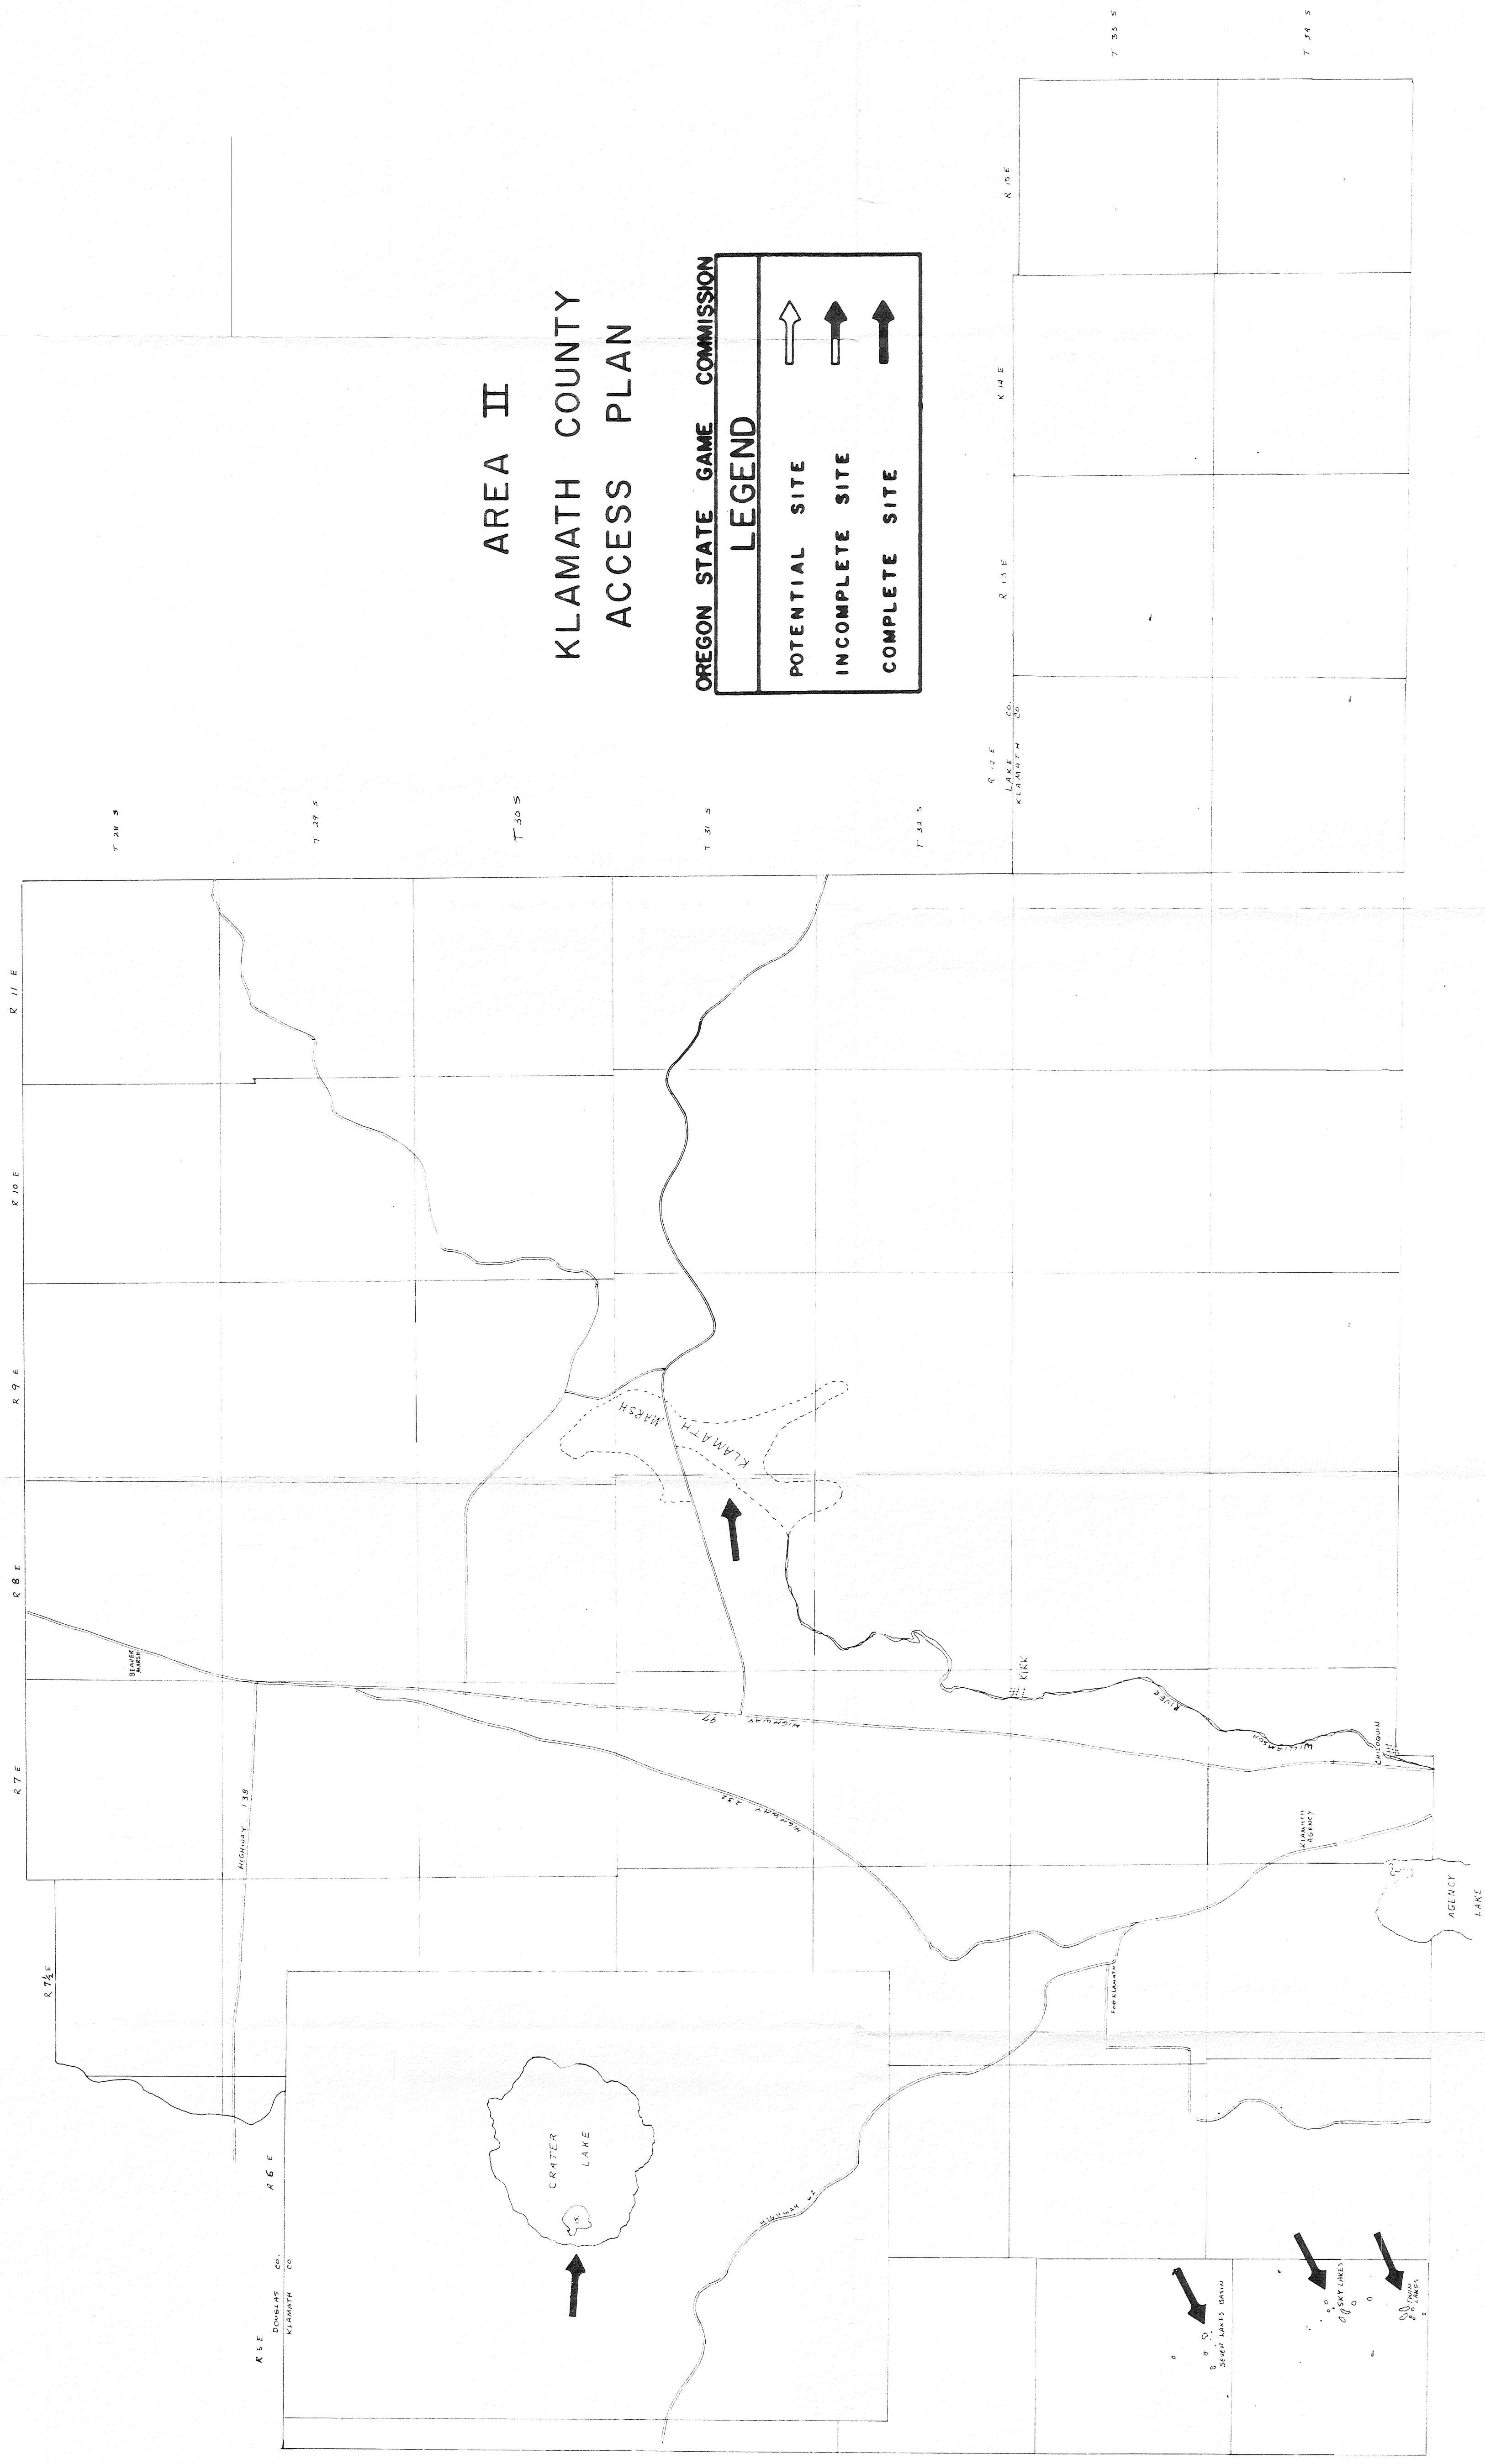

AREA I

KLAMATH COUNTY

ACCESS PLAN

OREGON STATE GAME COMMISSION

LEGEND

- | | |
|-----------------|---|
| POTENTIAL SITE | ↑ |
| INCOMPLETE SITE | ⇧ |
| COMPLETE SITE | ➔ |

AREA II KLAMATH COUNTY ACCESS PLAN

OREGON STATE GAME COMMISSION

LEGEND	
POTENTIAL SITE	↑
INCOMPLETE SITE	↑
COMPLETE SITE	↑

AREA III KLAMATH COUNTY ACCESS PLAN

OREGON STATE GAME COMMISSION

LEGEND	
↑	POTENTIAL SITE
↑	INCOMPLETE SITE
↑	COMPLETE SITE