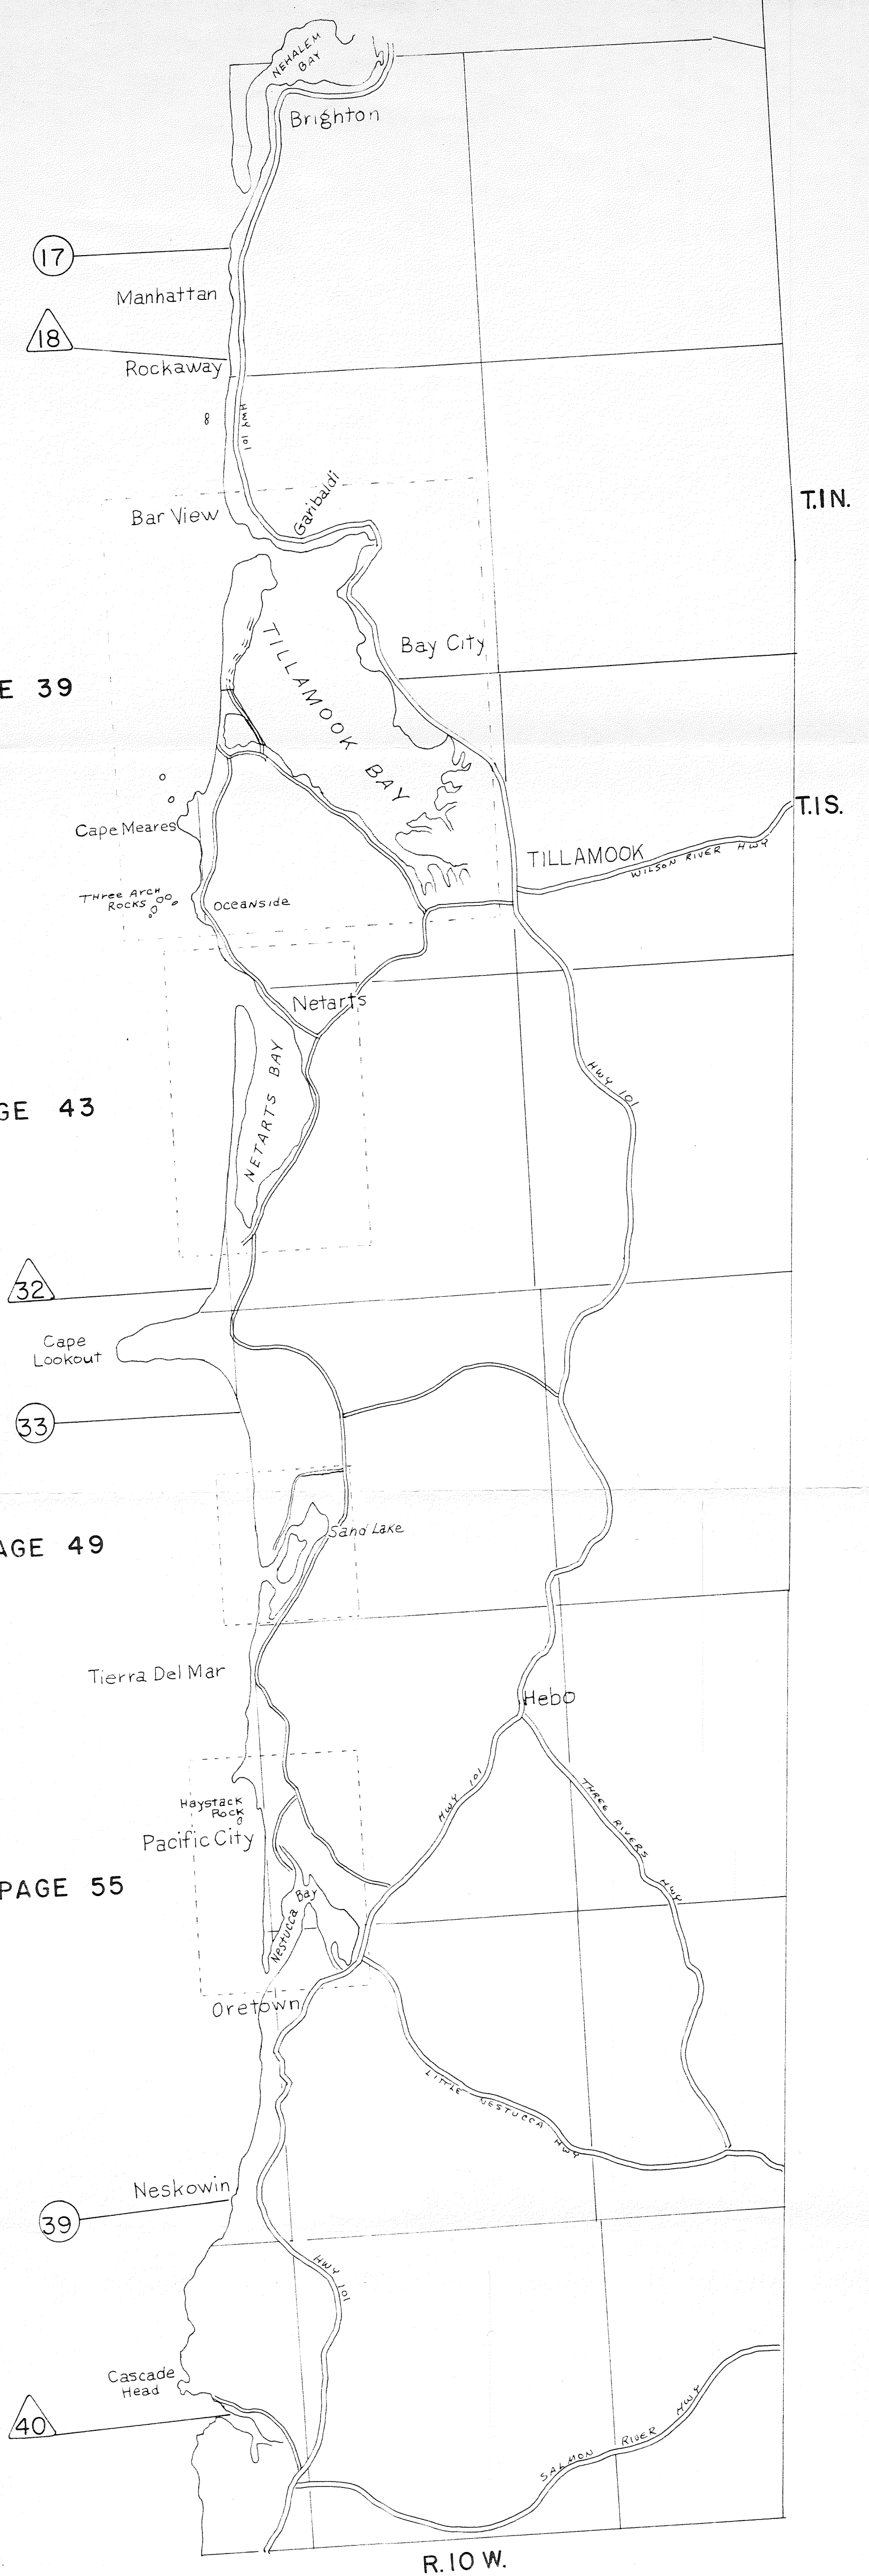

NORTH COAST ACCESS PLAN

OREGON STATE GAME COMMISSION

LEGEND		
COMPLETE SITE	—	△
INCOMPLETE SITE	—	○
SCALE: 1/2 inch = 1 miles		

SEE PAGE 39

SEE PAGE 43

SEE PAGE 49

SEE PAGE 55

NORTH COAST ACCESS PLAN

OREGON STATE GAME COMMISSION

LEGEND

- △ — COMPLETE SITE
- — INCOMPLETE SITE

SCALE: 1/2 inch = 1 mile