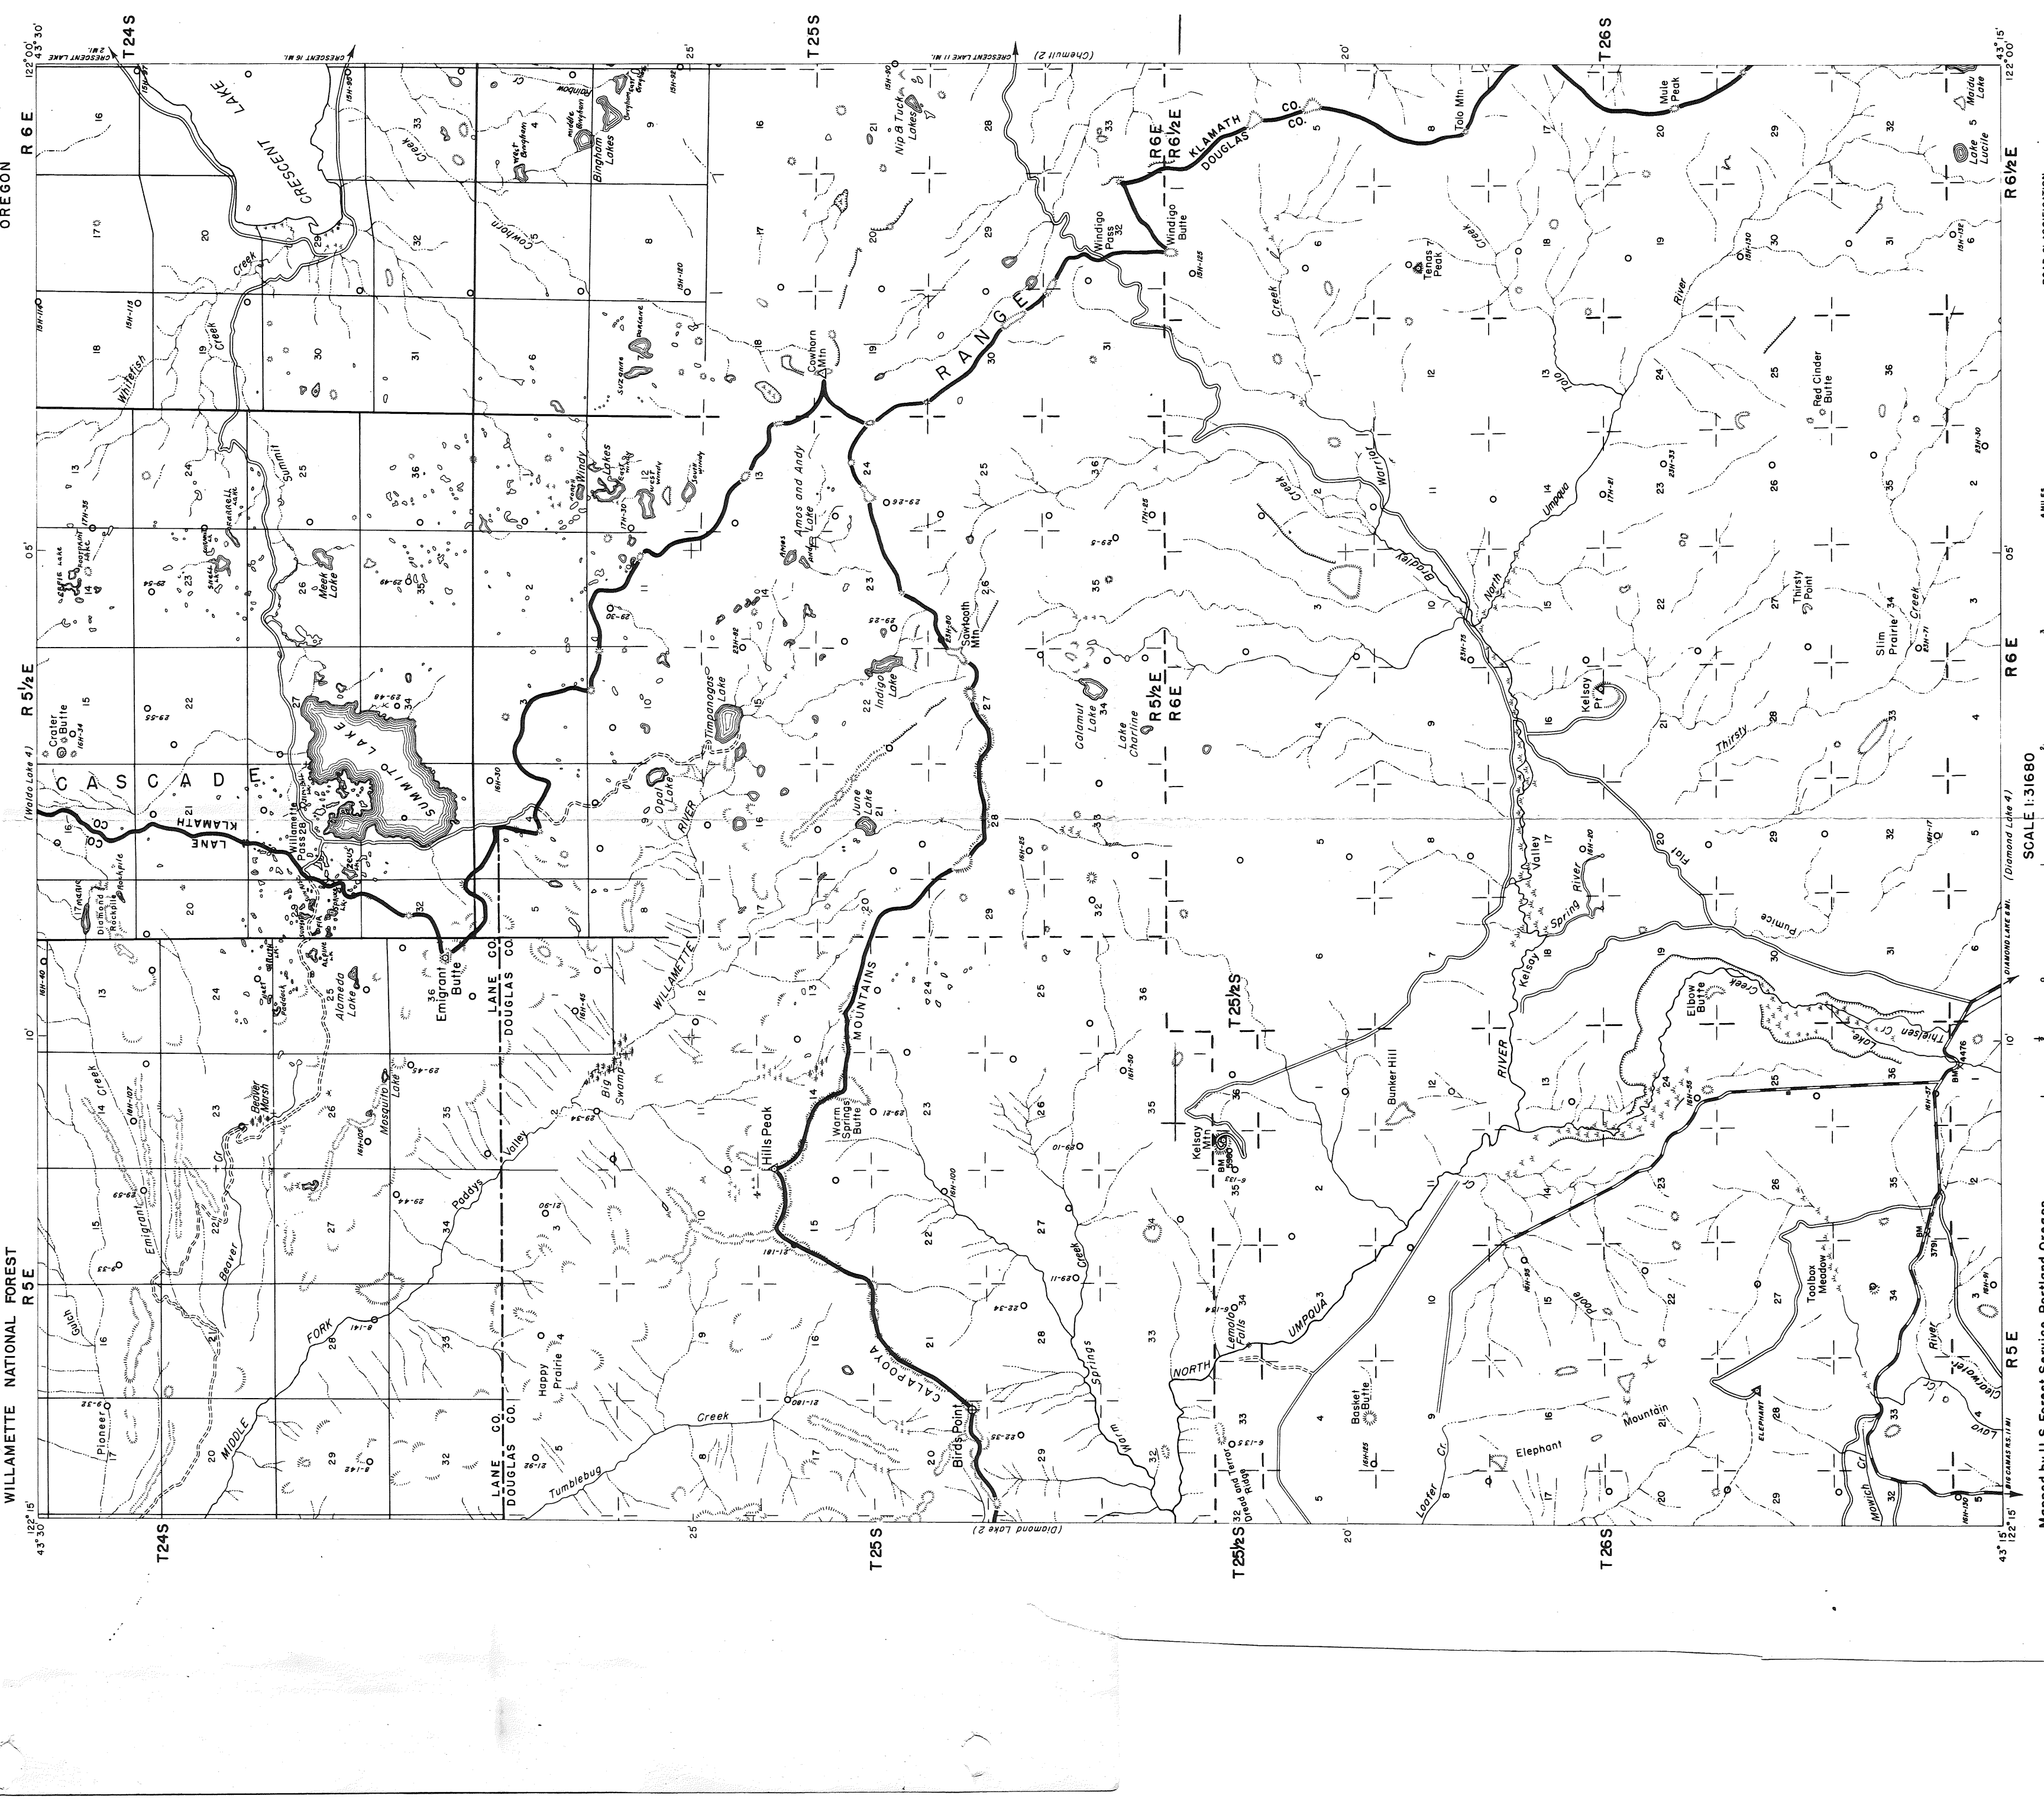

SUMMIT LAKE
AREA

WILLAMETTE NATIONAL FOREST
R5E

R5 1/2E

R6E

OREGON

T24S

T25S

T26S

T25 1/2 S

R5E

R6E

R6 1/2E

SCALE 1:31680

Map made by U. S. Forest Service, Portland, Oregon