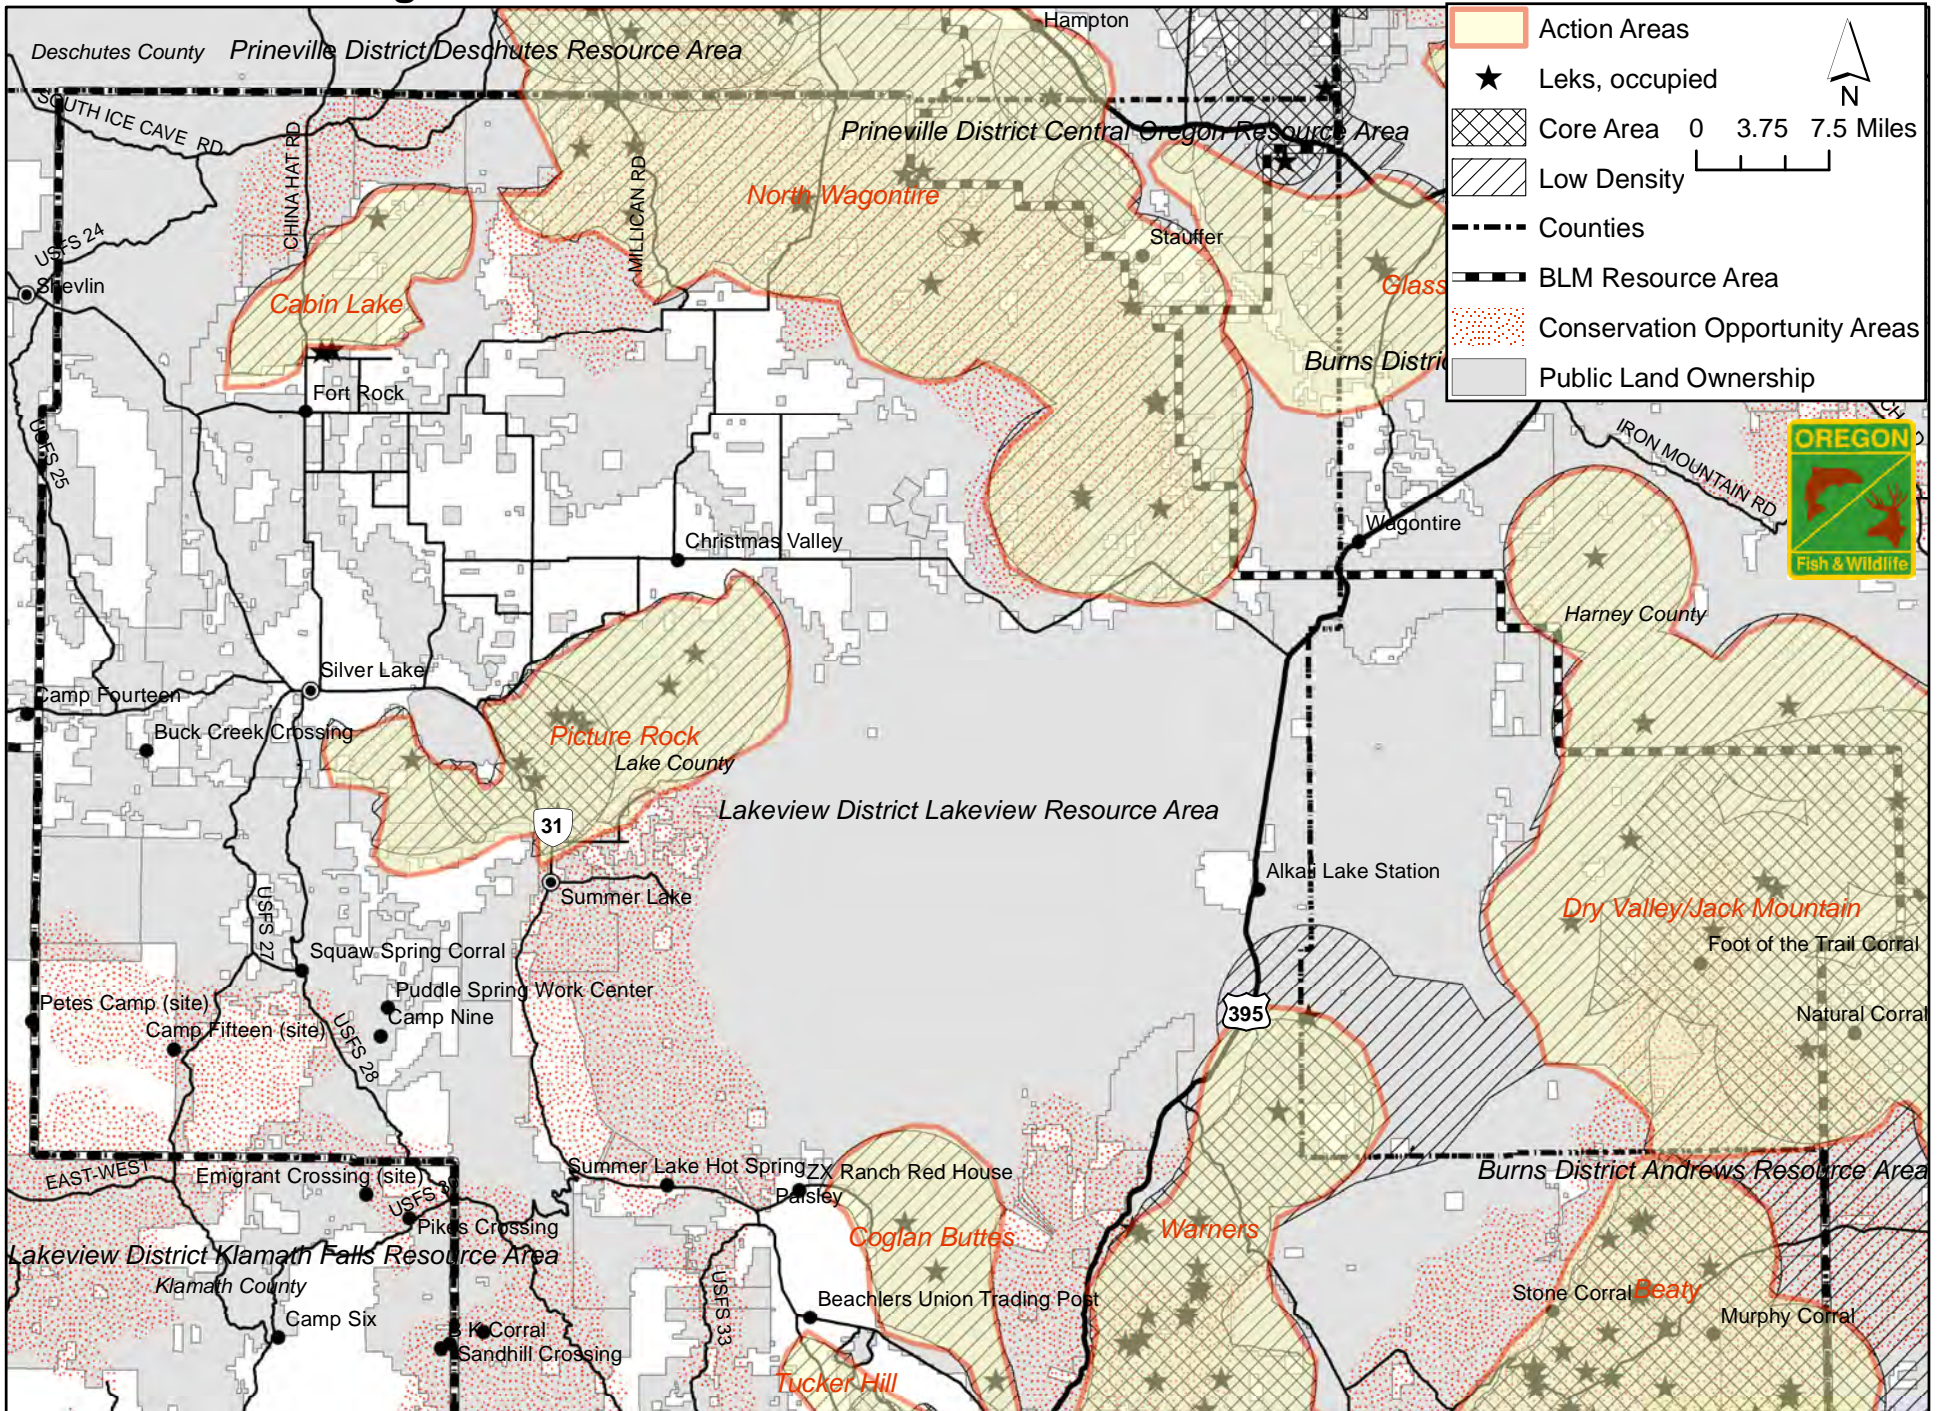

Sage Grouse Action Areas - northern Lakeview Resource Area

	Action Areas
	Leks, occupied
	Core Area
	Low Density
	Counties
	BLM Resource Area
	Conservation Opportunity Areas
	Public Land Ownership