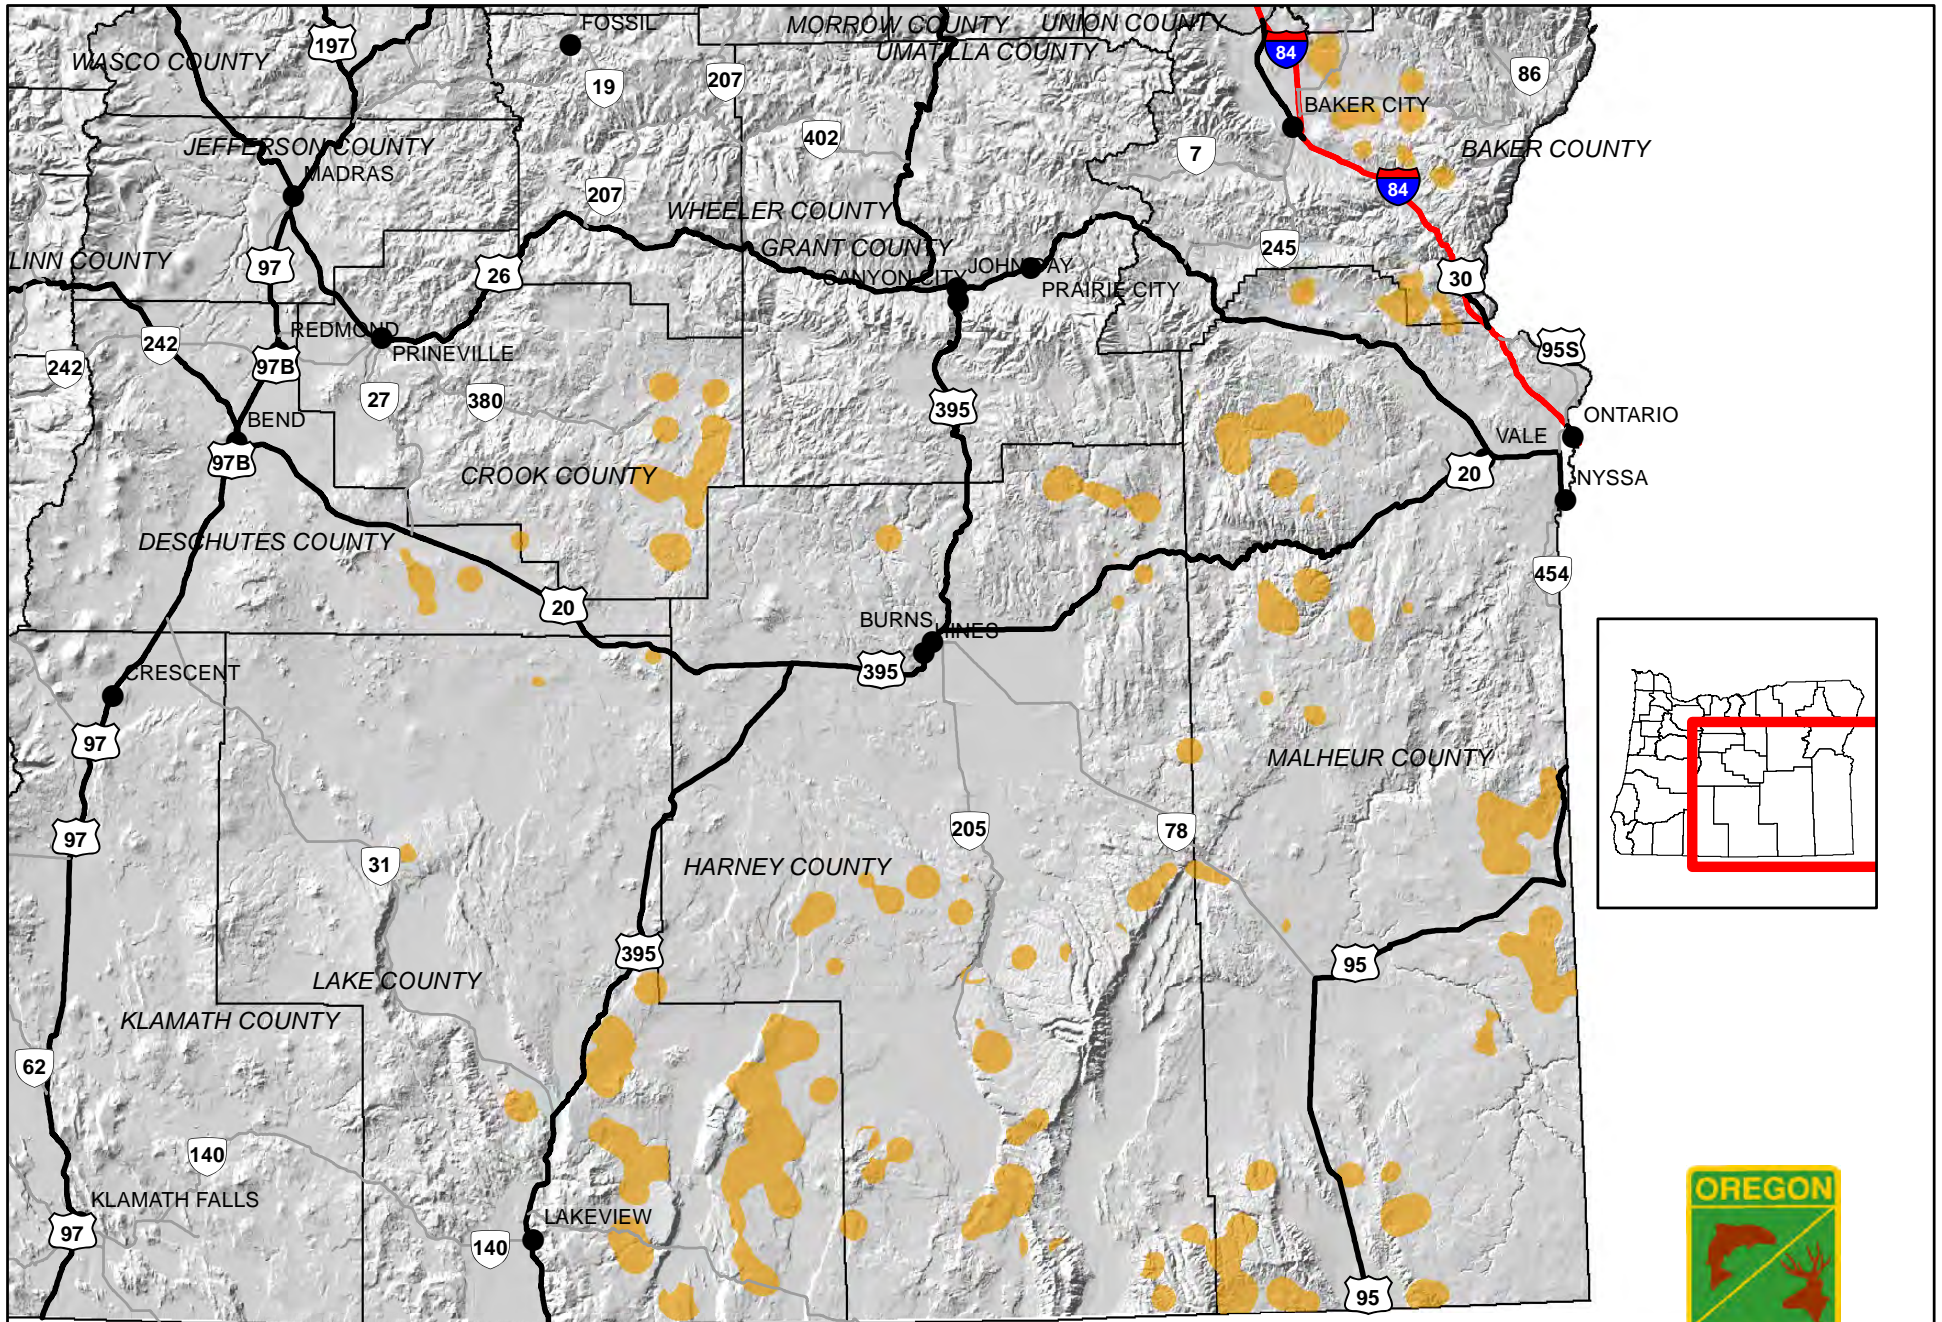

# ODFW Sage Grouse Areas of Population Richness

Online: <https://nrimp.dfw.state.or.us/DataClearinghouse/default.aspx?p=202&XMLname=1145.xml> - ODFW GIS, August 14, 2015