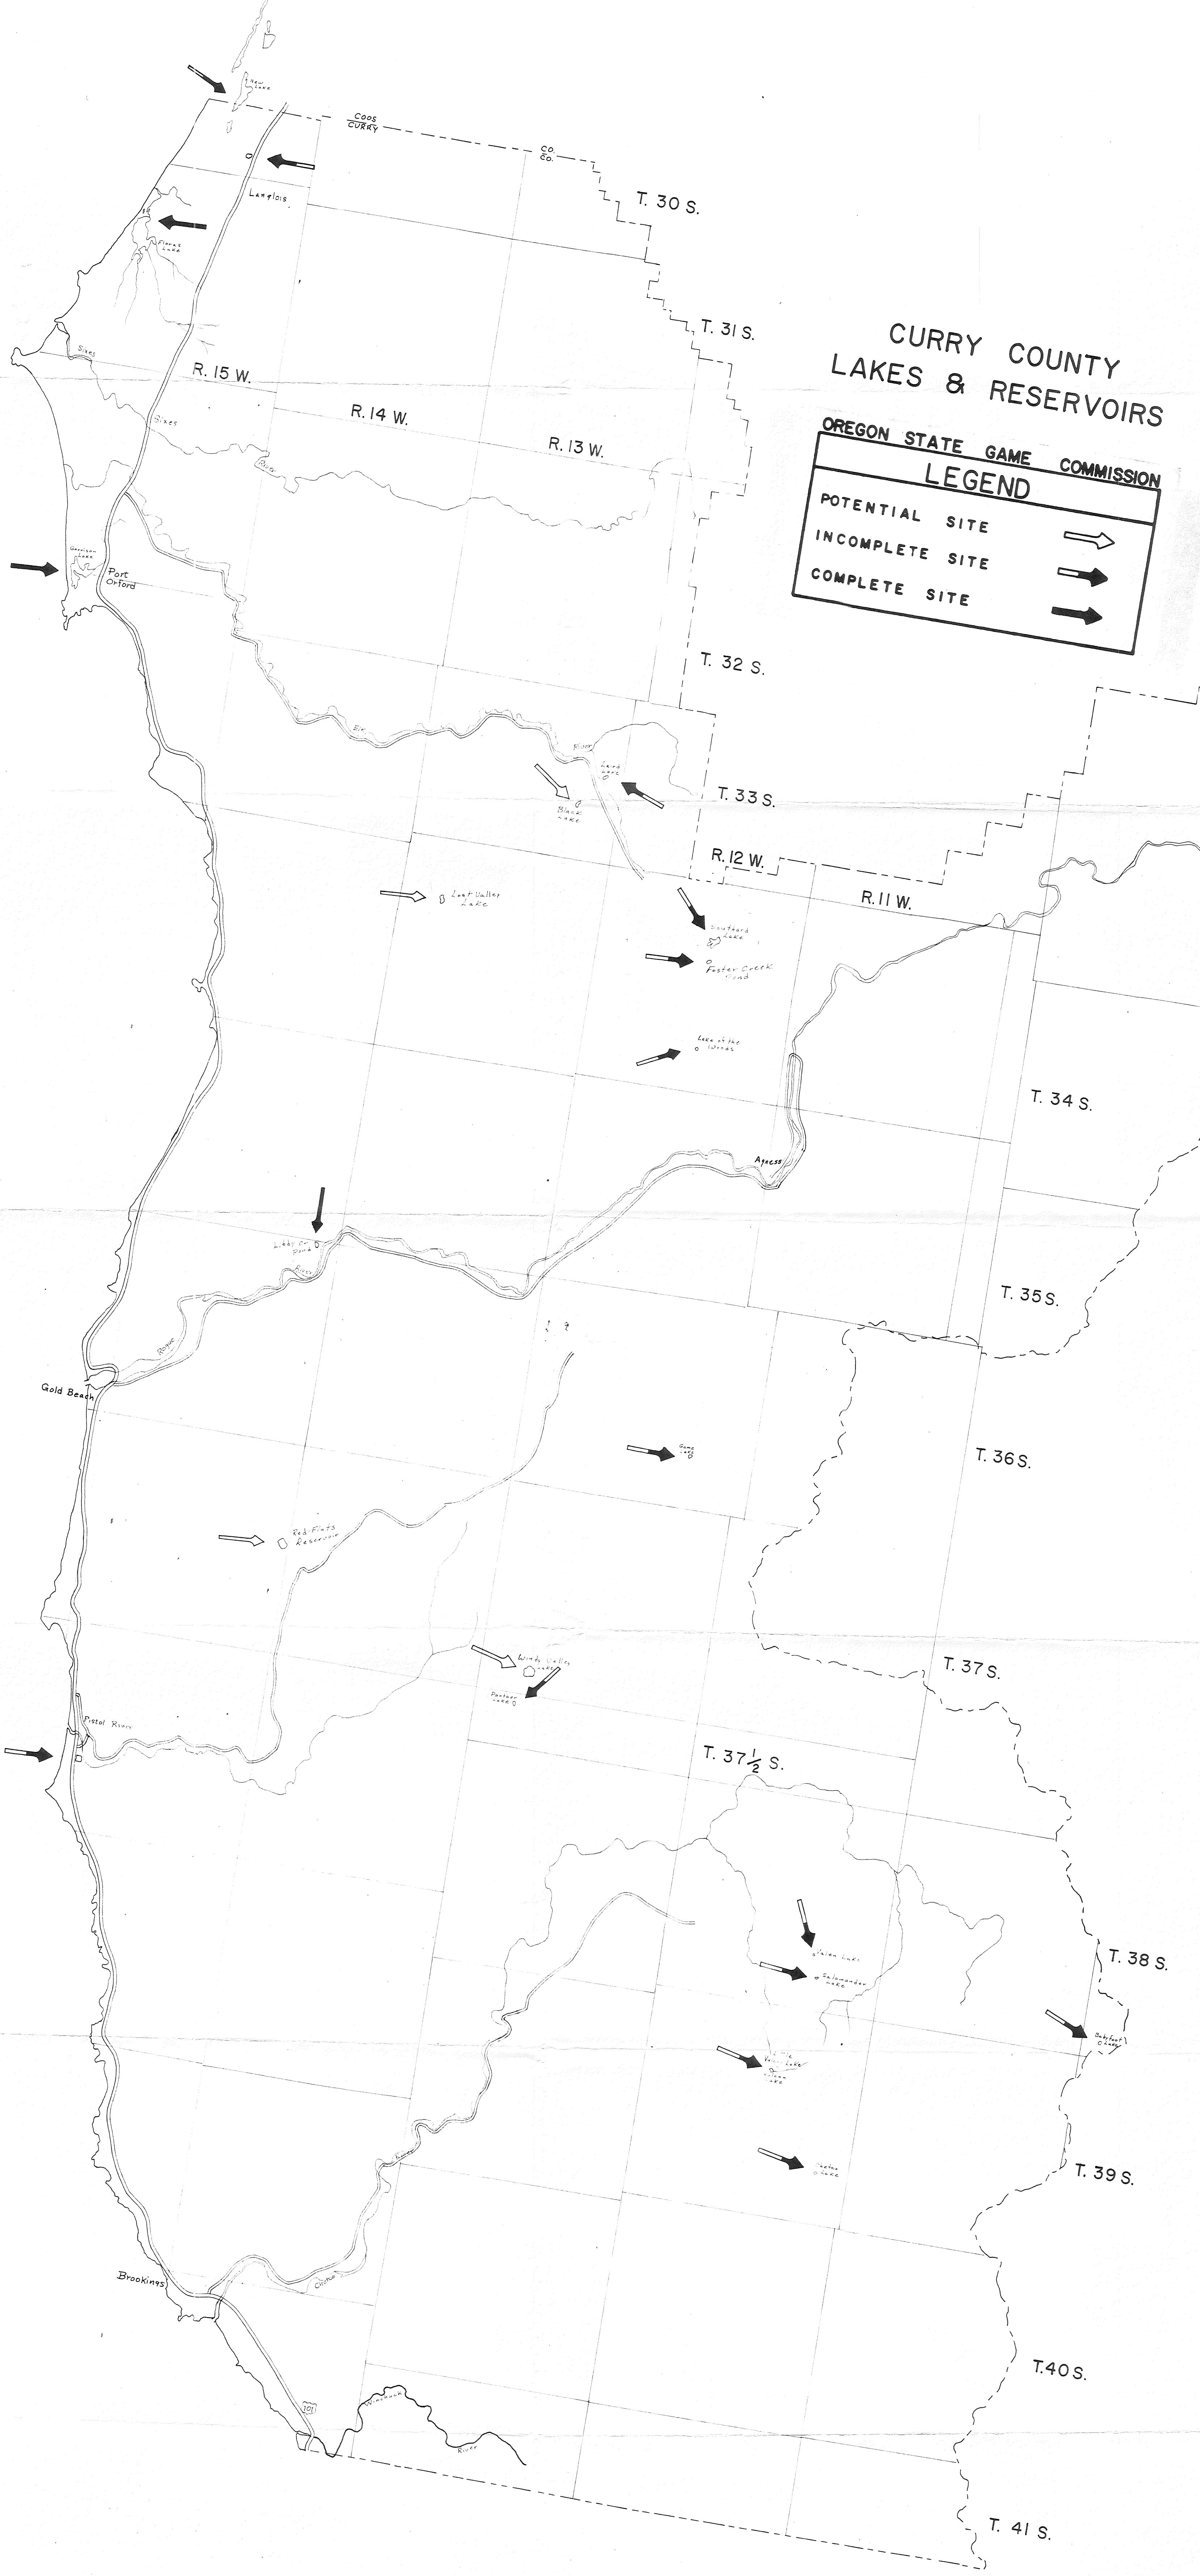

CURRY COUNTY LAKES & RESERVOIRS

OREGON STATE GAME COMMISSION

LEGEND

- POTENTIAL SITE 
- INCOMPLETE SITE 
- COMPLETE SITE 

**COOS COUNTY
LAKES & RESERVOIRS**
OREGON STATE GAME COMMISSION

LEGEND

- ← POTENTIAL SITE
- ← INCOMPLETE SITE
- ← COMPLETE SITE