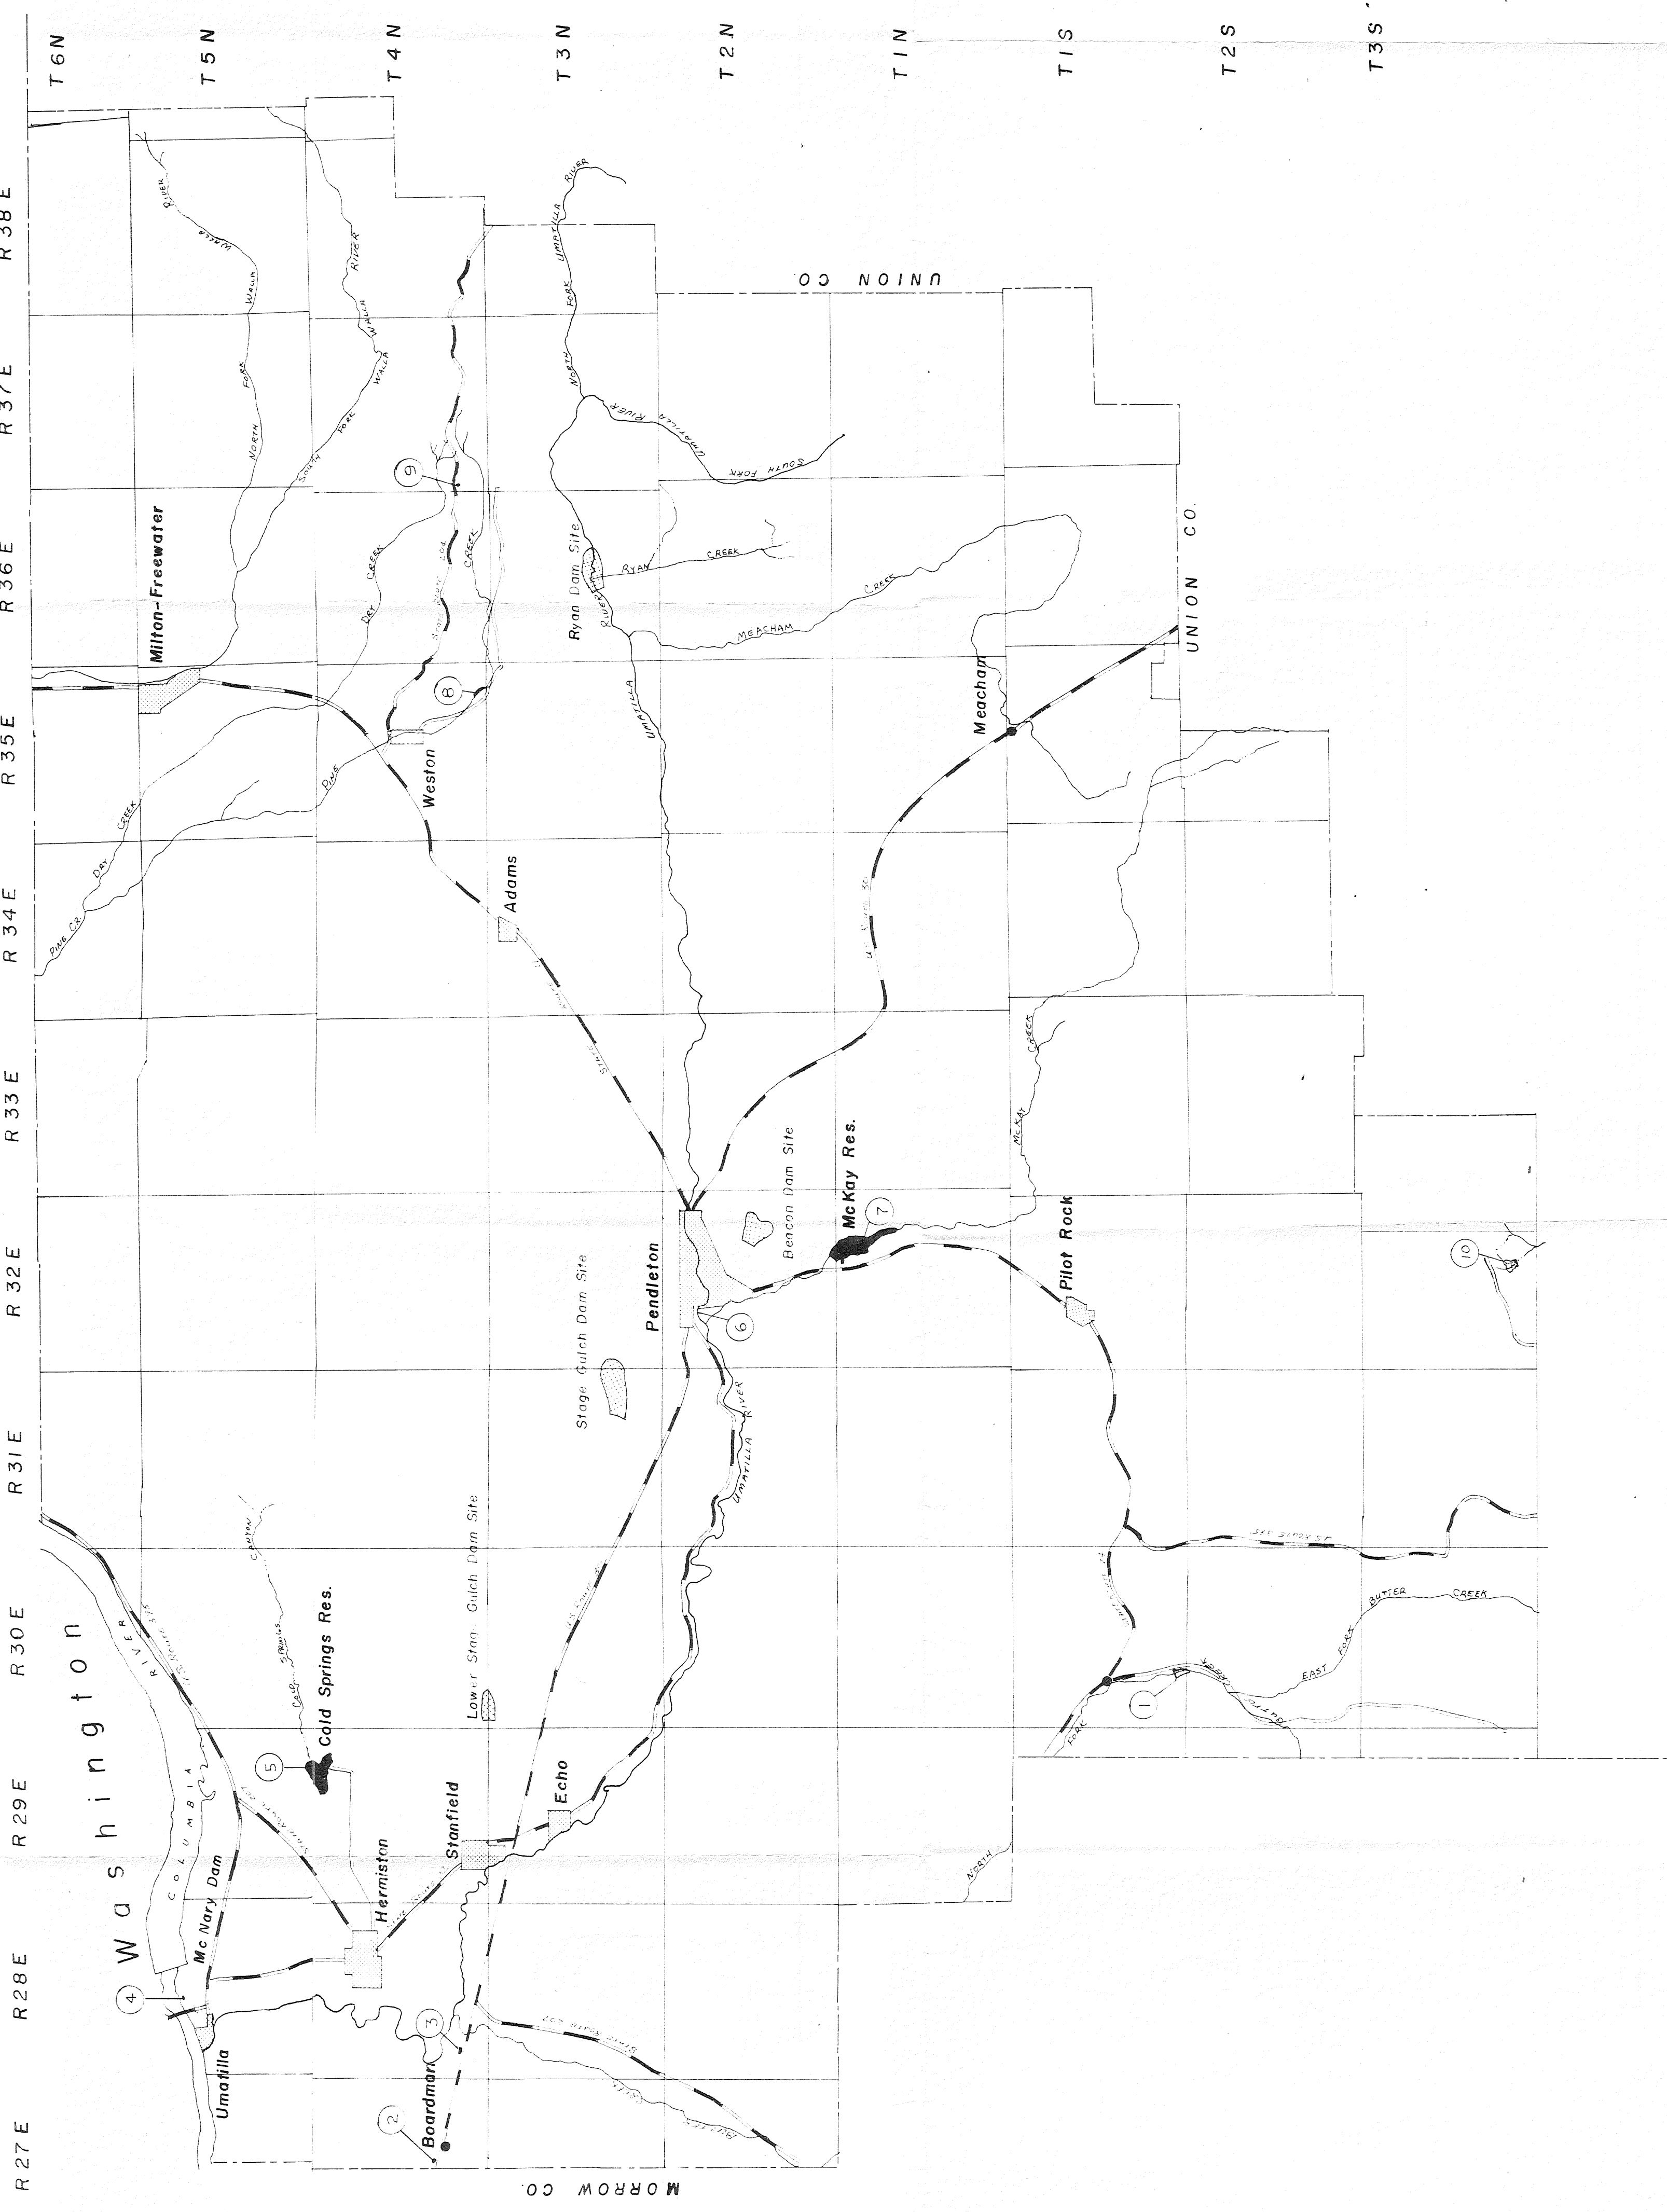

UMATILLA COUNTY ACCESS PLAN

OREGON STATE GAME COMMISSION

LEGEND	
COMPLETE SITE	— ▲
INCOMPLETE SITE	— ○

SCALE: 7/32 inch = 1 miles

MORROW COUNTY ACCESS PLAN

OREGON STATE GAME COMMISSION

LEGEND

△	—	COMPLETE SITE
○	—	INCOMPLETE SITE

SCALE: 1/2 inch = 1 mile

OREGON STATE GAME COMMISSION

LEGEND

— COMPLETE SITE

— INCOMPLETE SITE

SCALE: 1/8 inch = 1 mile

GILLIAM COUNTY ACCESS PLAN

R 19 E R 20 E R 21 E R 22 E R 23 E

WASHINGTON