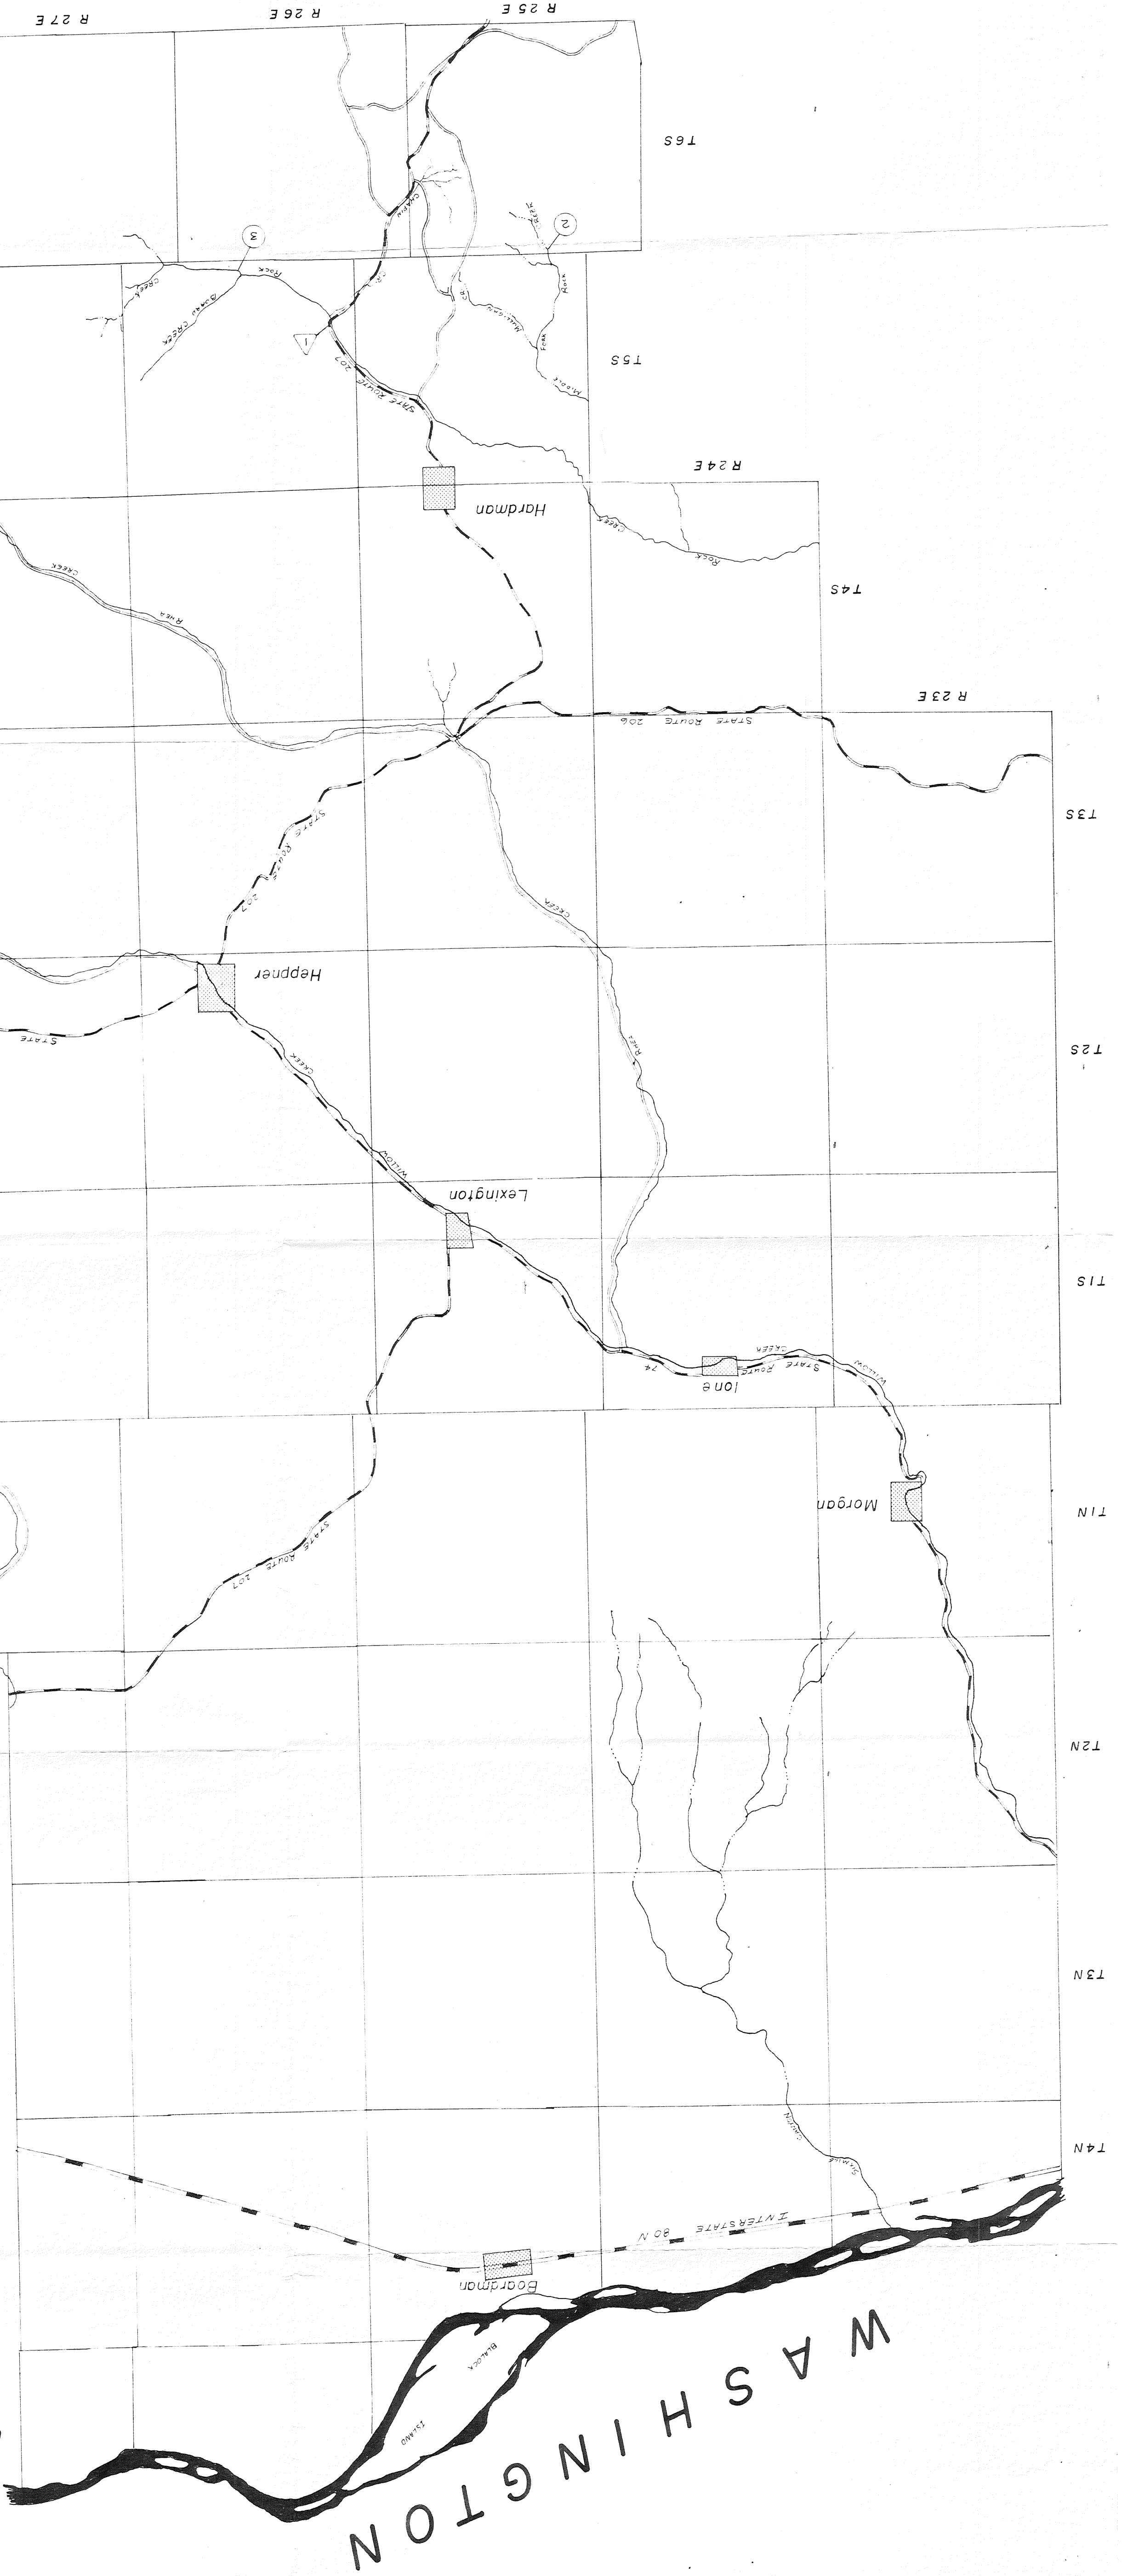

UMATILLA COUNTY ACCESS PLAN

OREGON STATE GAME COMMISSION

LEGEND	
COMPLETE SITE	— ▲
INCOMPLETE SITE	— ○

SCALE: 7/32 inch = 1 miles

MORROW COUNTY ACCESS PLAN

OREGON STATE GAME COMMISSION

LEGEND

△	—	COMPLETE SITE
○	—	INCOMPLETE SITE

SCALE: 1/2 inch = 1 mile

OREGON STATE GAME COMMISSION

LEGEND

— COMPLETE SITE

— INCOMPLETE SITE

SCALE: 1/8 inch = 1 mile

GILLIAM COUNTY ACCESS PLAN

R 19 E R 20 E R 21 E R 22 E R 23 E

WASHINGTON