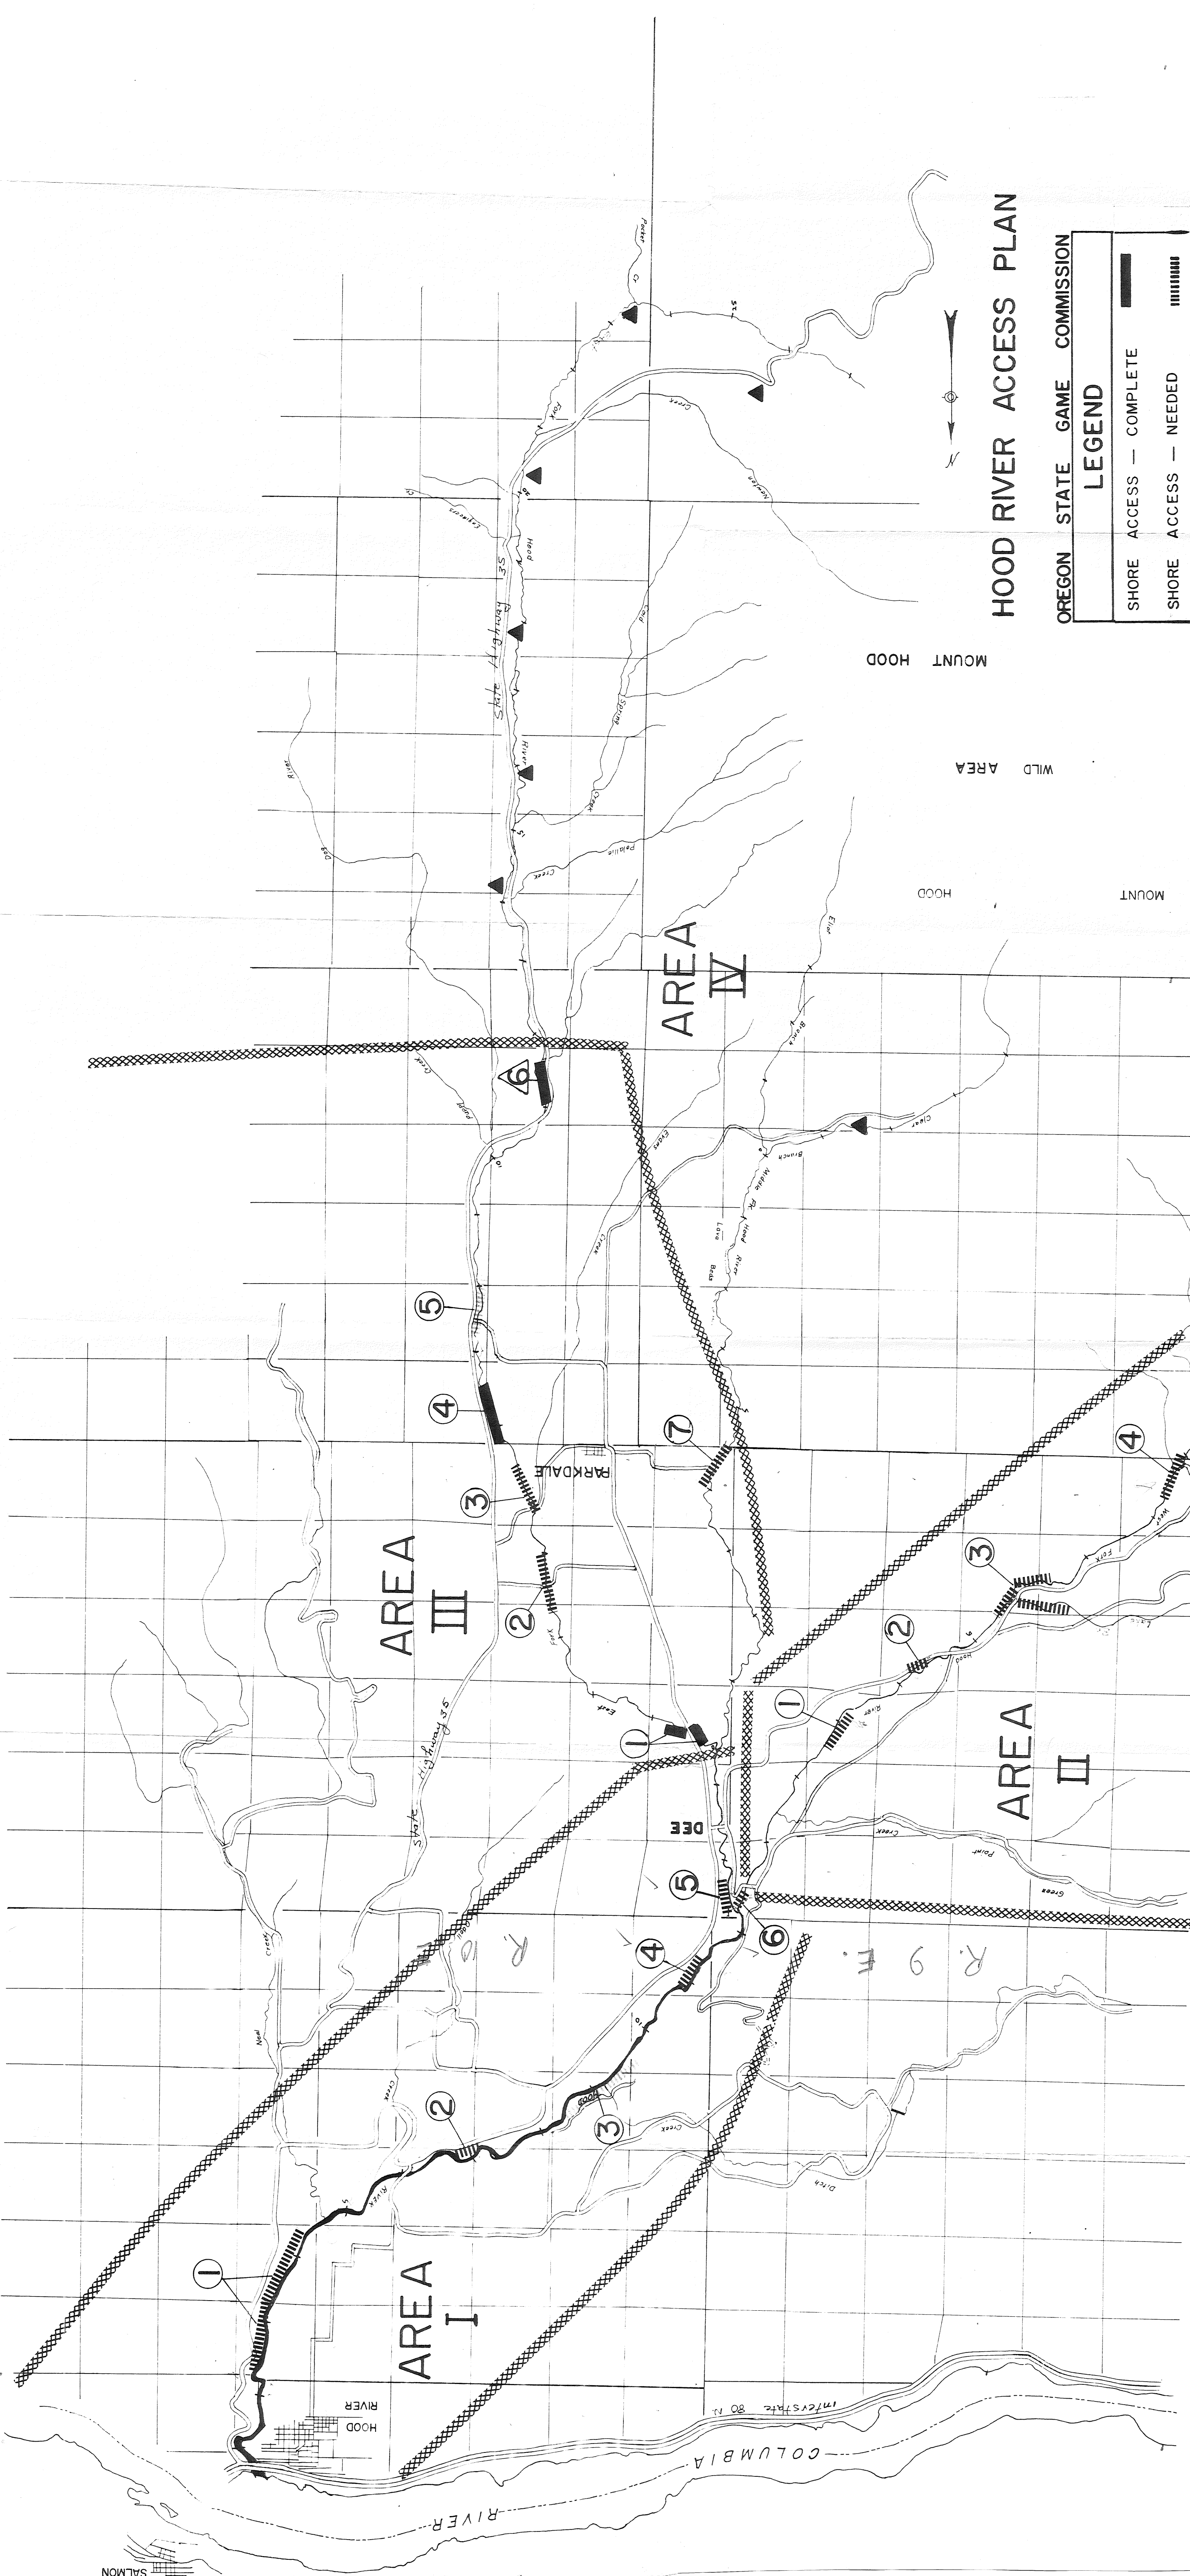

W T N T 2 N T 1 N T 1 S

HOOD RIVER ACCESS PLAN

OREGON STATE GAME COMMISSION

LEGEND	
SHORE ACCESS — COMPLETE	
SHORE ACCESS — NEEDED	
COMPLETE SITE	

WHITE SALMON

MOUNT HOOD

WLD AREA

MOUNT HOOD

AREA IV

AREA III

AREA II

AREA I

PARKDALE

DEER

R 9 F.

INTERSTATE 80 N.

RIVER

HOOD RIVER

COLUMBIA

State Highway 35

State Highway 35

State Highway 35

State Highway 35

State Highway 35

State Highway 35