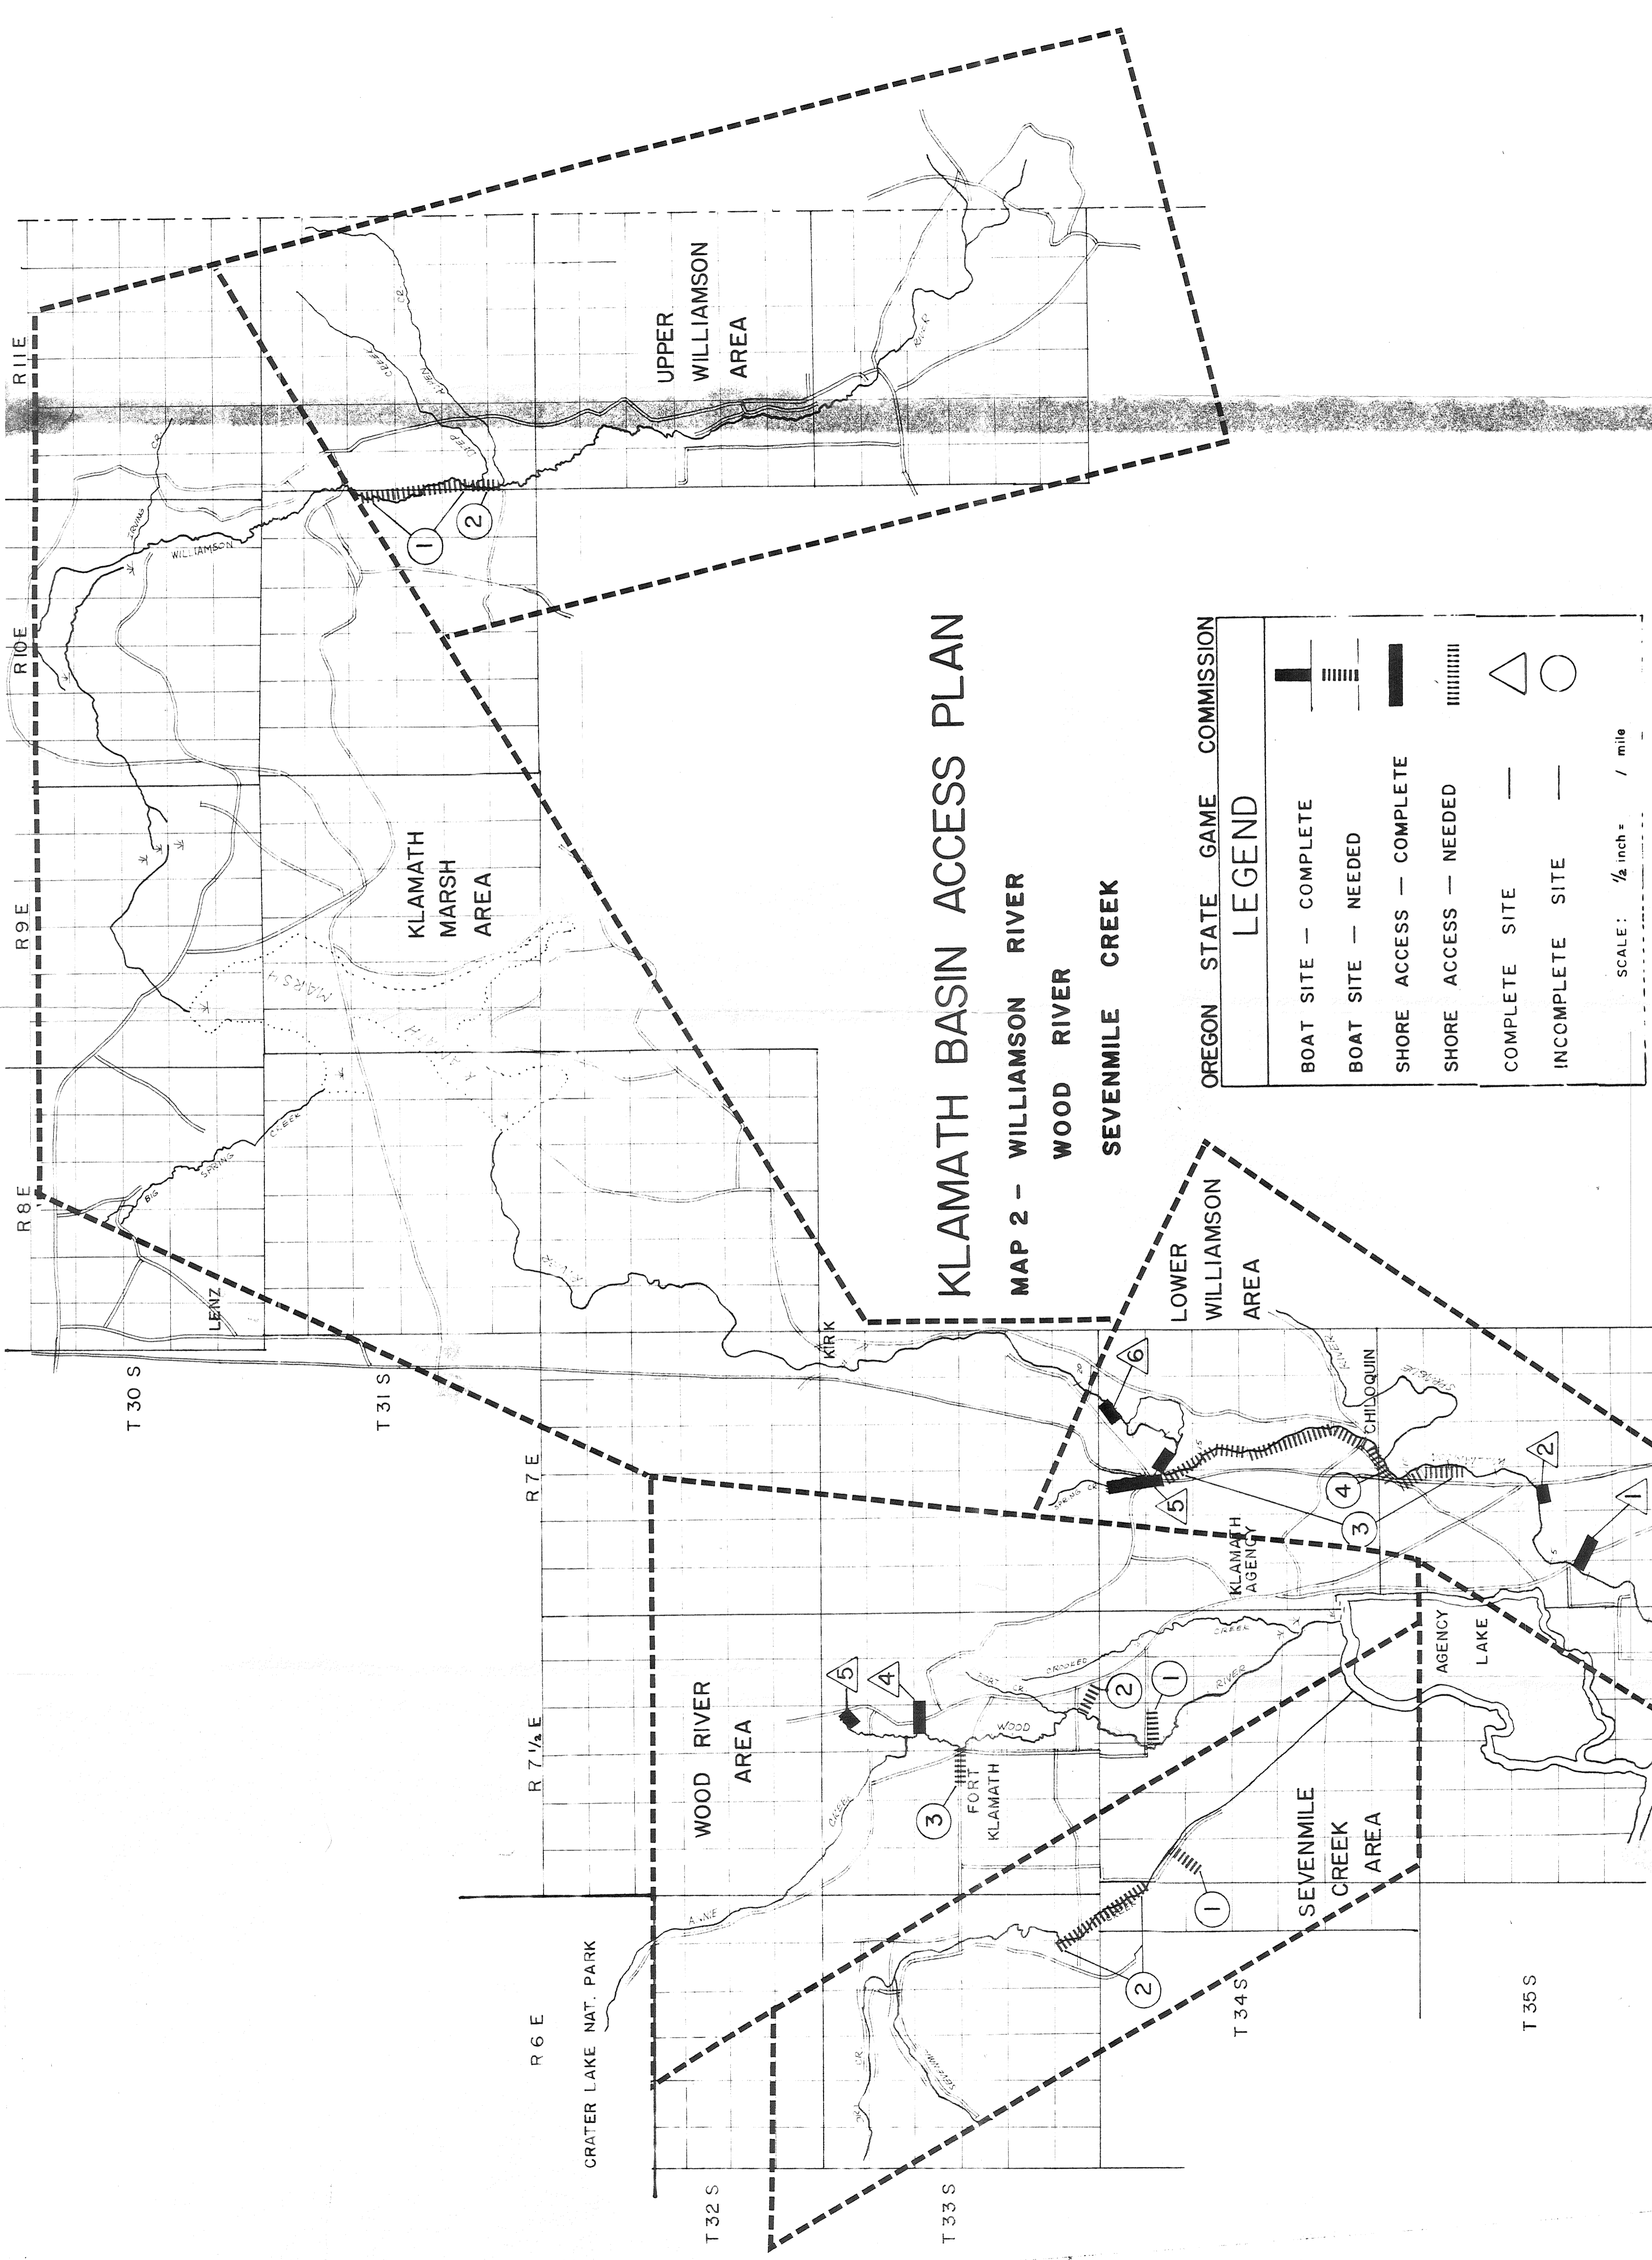

KLAMATH BASIN ACCESS PLAN

MAP 1 - KLAMATH RIVER
LINK RIVER
LOST RIVER

OREGON STATE GAME COMMISSION

LEGEND

- BOAT SITE - COMPLETE 
- BOAT SITE - NEEDED 
- SHORE ACCESS - COMPLETE 
- SHORE ACCESS - NEEDED 
- COMPLETE SITE 
- INCOMPLETE SITE 

SCALE: 1/2 inch = 1 mile

KLAMATH BASIN ACCESS PLAN

MAP 2 - WILLIAMSON RIVER
WOOD RIVER
SEVENMILE CREEK

OREGON STATE GAME COMMISSION

LEGEND

BOAT SITE — COMPLETE	
BOAT SITE — NEEDED	
SHORE ACCESS — COMPLETE	
SHORE ACCESS — NEEDED	
COMPLETE SITE	
INCOMPLETE SITE	

SCALE: 1/2 inch = 1 mile

KLAMATH BASIN ACCESS PLAN

MAP 3 - SPRAGUE RIVER

SYCAN RIVER

OREGON STATE GAME COMMISSION

LEGEND	
BOAT SITE — COMPLETE	
BOAT SITE — NEEDED	
SHORE ACCESS — COMPLETE	
SHORE ACCESS — NEEDED	
COMPLETE SITE	
INCOMPLETE SITE	

SCALE: 1/2 inch = 1 mile