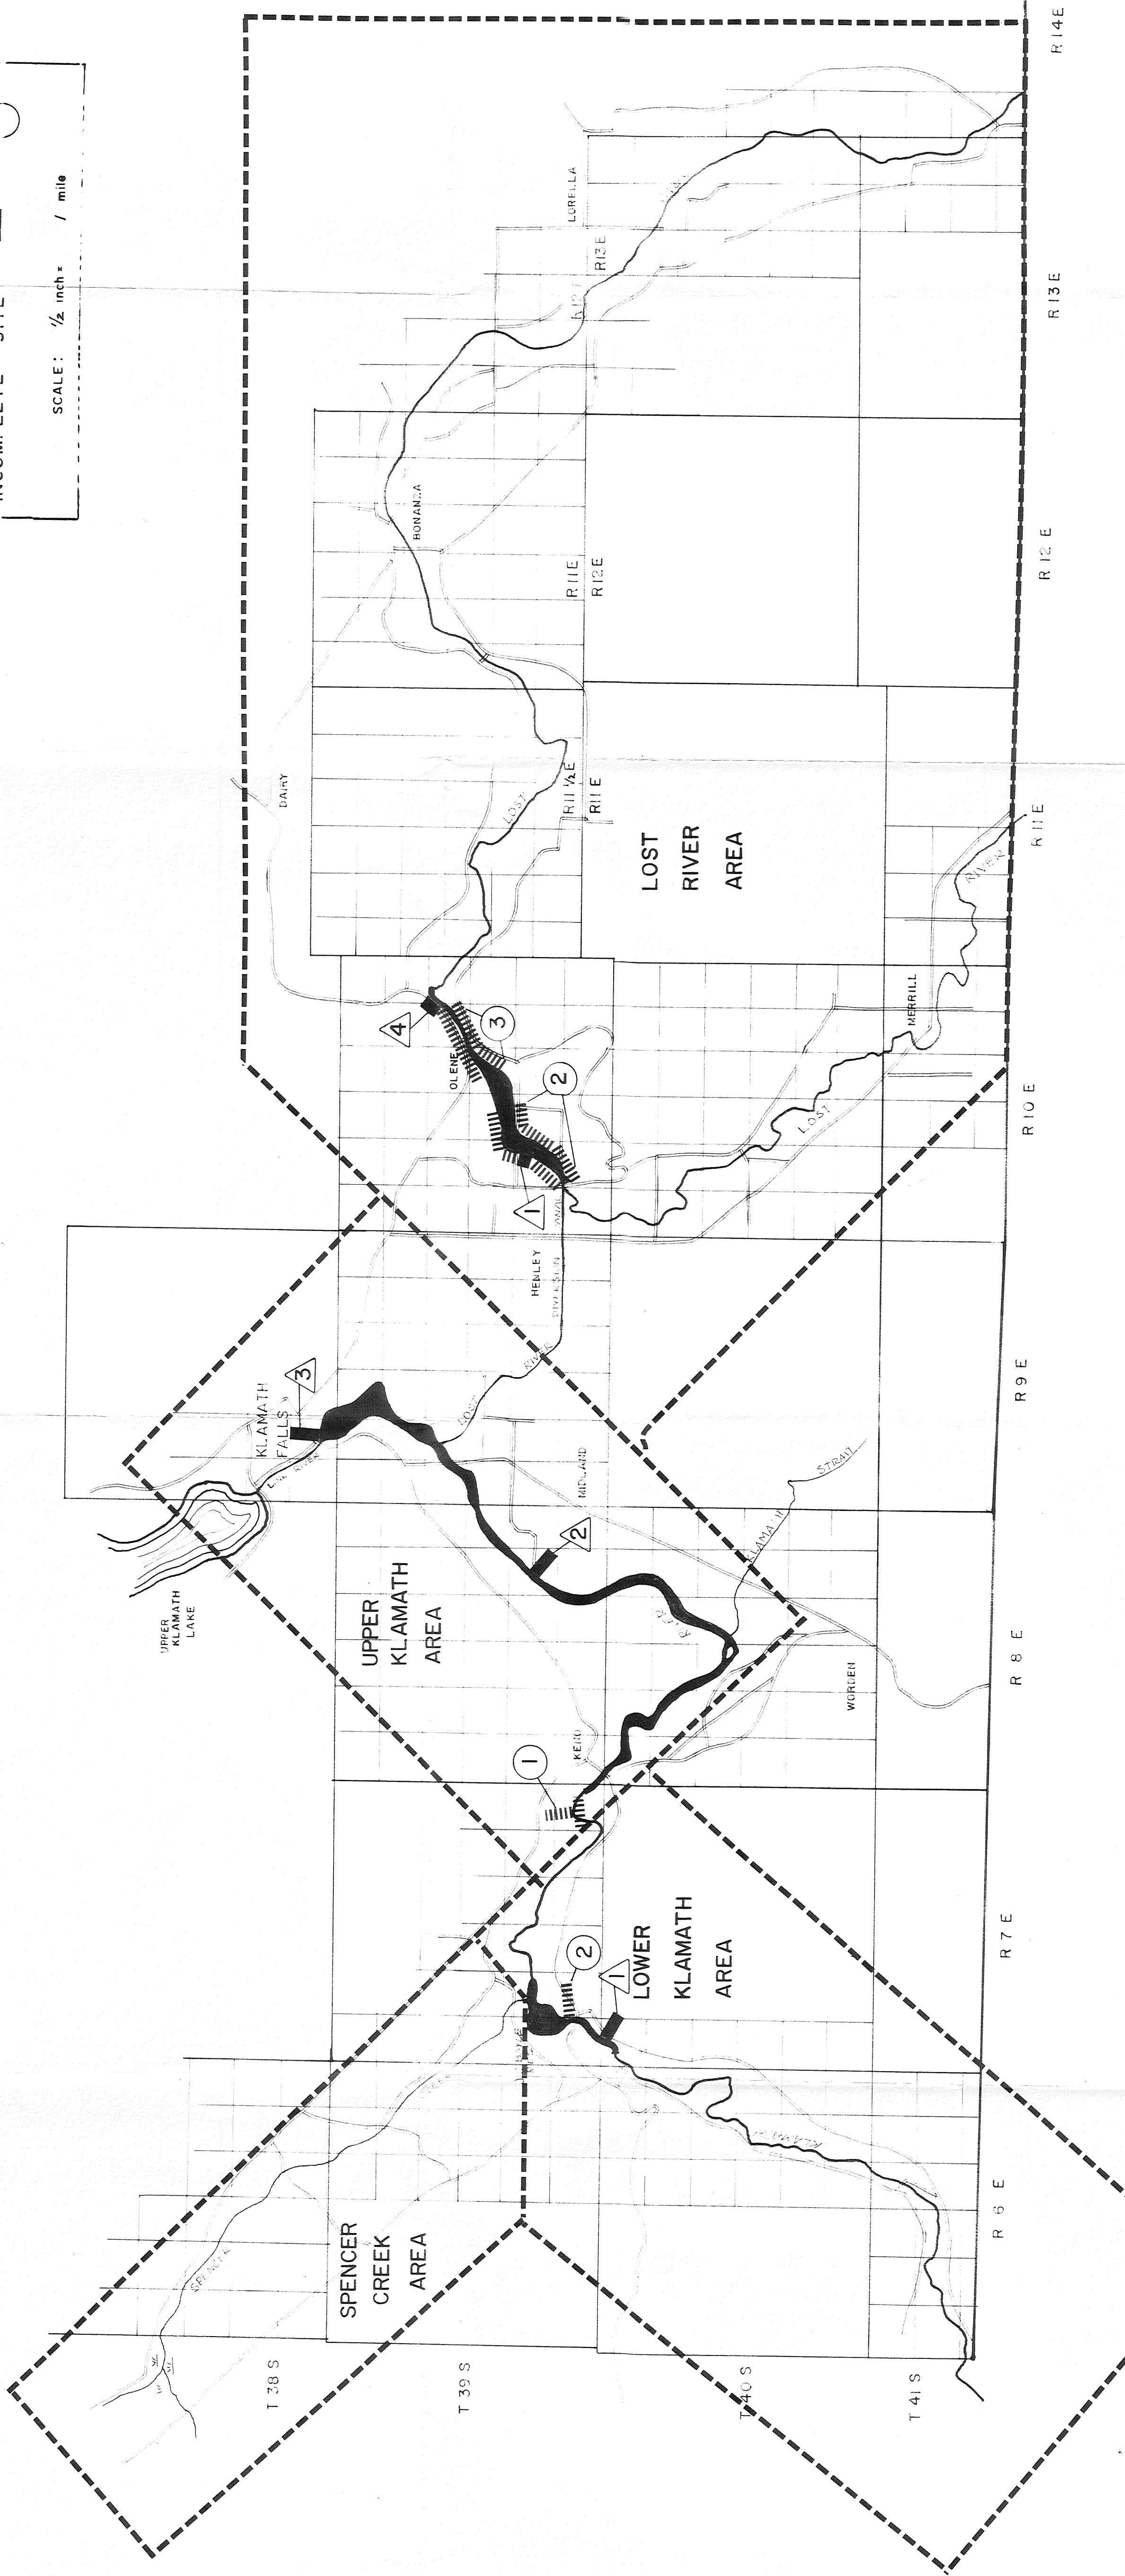

KLAMATH BASIN ACCESS PLAN

MAP 1 - KLAMATH RIVER
LINK RIVER
LOST RIVER

OREGON STATE GAME COMMISSION

LEGEND

- BOAT SITE - COMPLETE 
- BOAT SITE - NEEDED 
- SHORE ACCESS - COMPLETE 
- SHORE ACCESS - NEEDED 
- COMPLETE SITE 
- INCOMPLETE SITE 

SCALE: 1/2 inch = 1 mile

KLAMATH BASIN ACCESS PLAN

MAP 2 - WILLIAMSON RIVER
WOOD RIVER
SEVENMILE CREEK

OREGON STATE GAME COMMISSION

LEGEND

BOAT SITE — COMPLETE	
BOAT SITE — NEEDED	
SHORE ACCESS — COMPLETE	
SHORE ACCESS — NEEDED	
COMPLETE SITE	
INCOMPLETE SITE	

SCALE: 1/2 inch = 1 mile

KLAMATH BASIN ACCESS PLAN

MAP 3 - SPRAGUE RIVER

SYCAN RIVER

OREGON STATE GAME COMMISSION

LEGEND	
BOAT SITE — COMPLETE	
BOAT SITE — NEEDED	
SHORE ACCESS — COMPLETE	
SHORE ACCESS — NEEDED	
COMPLETE SITE	
INCOMPLETE SITE	

SCALE: 1/2 inch = 1 mile