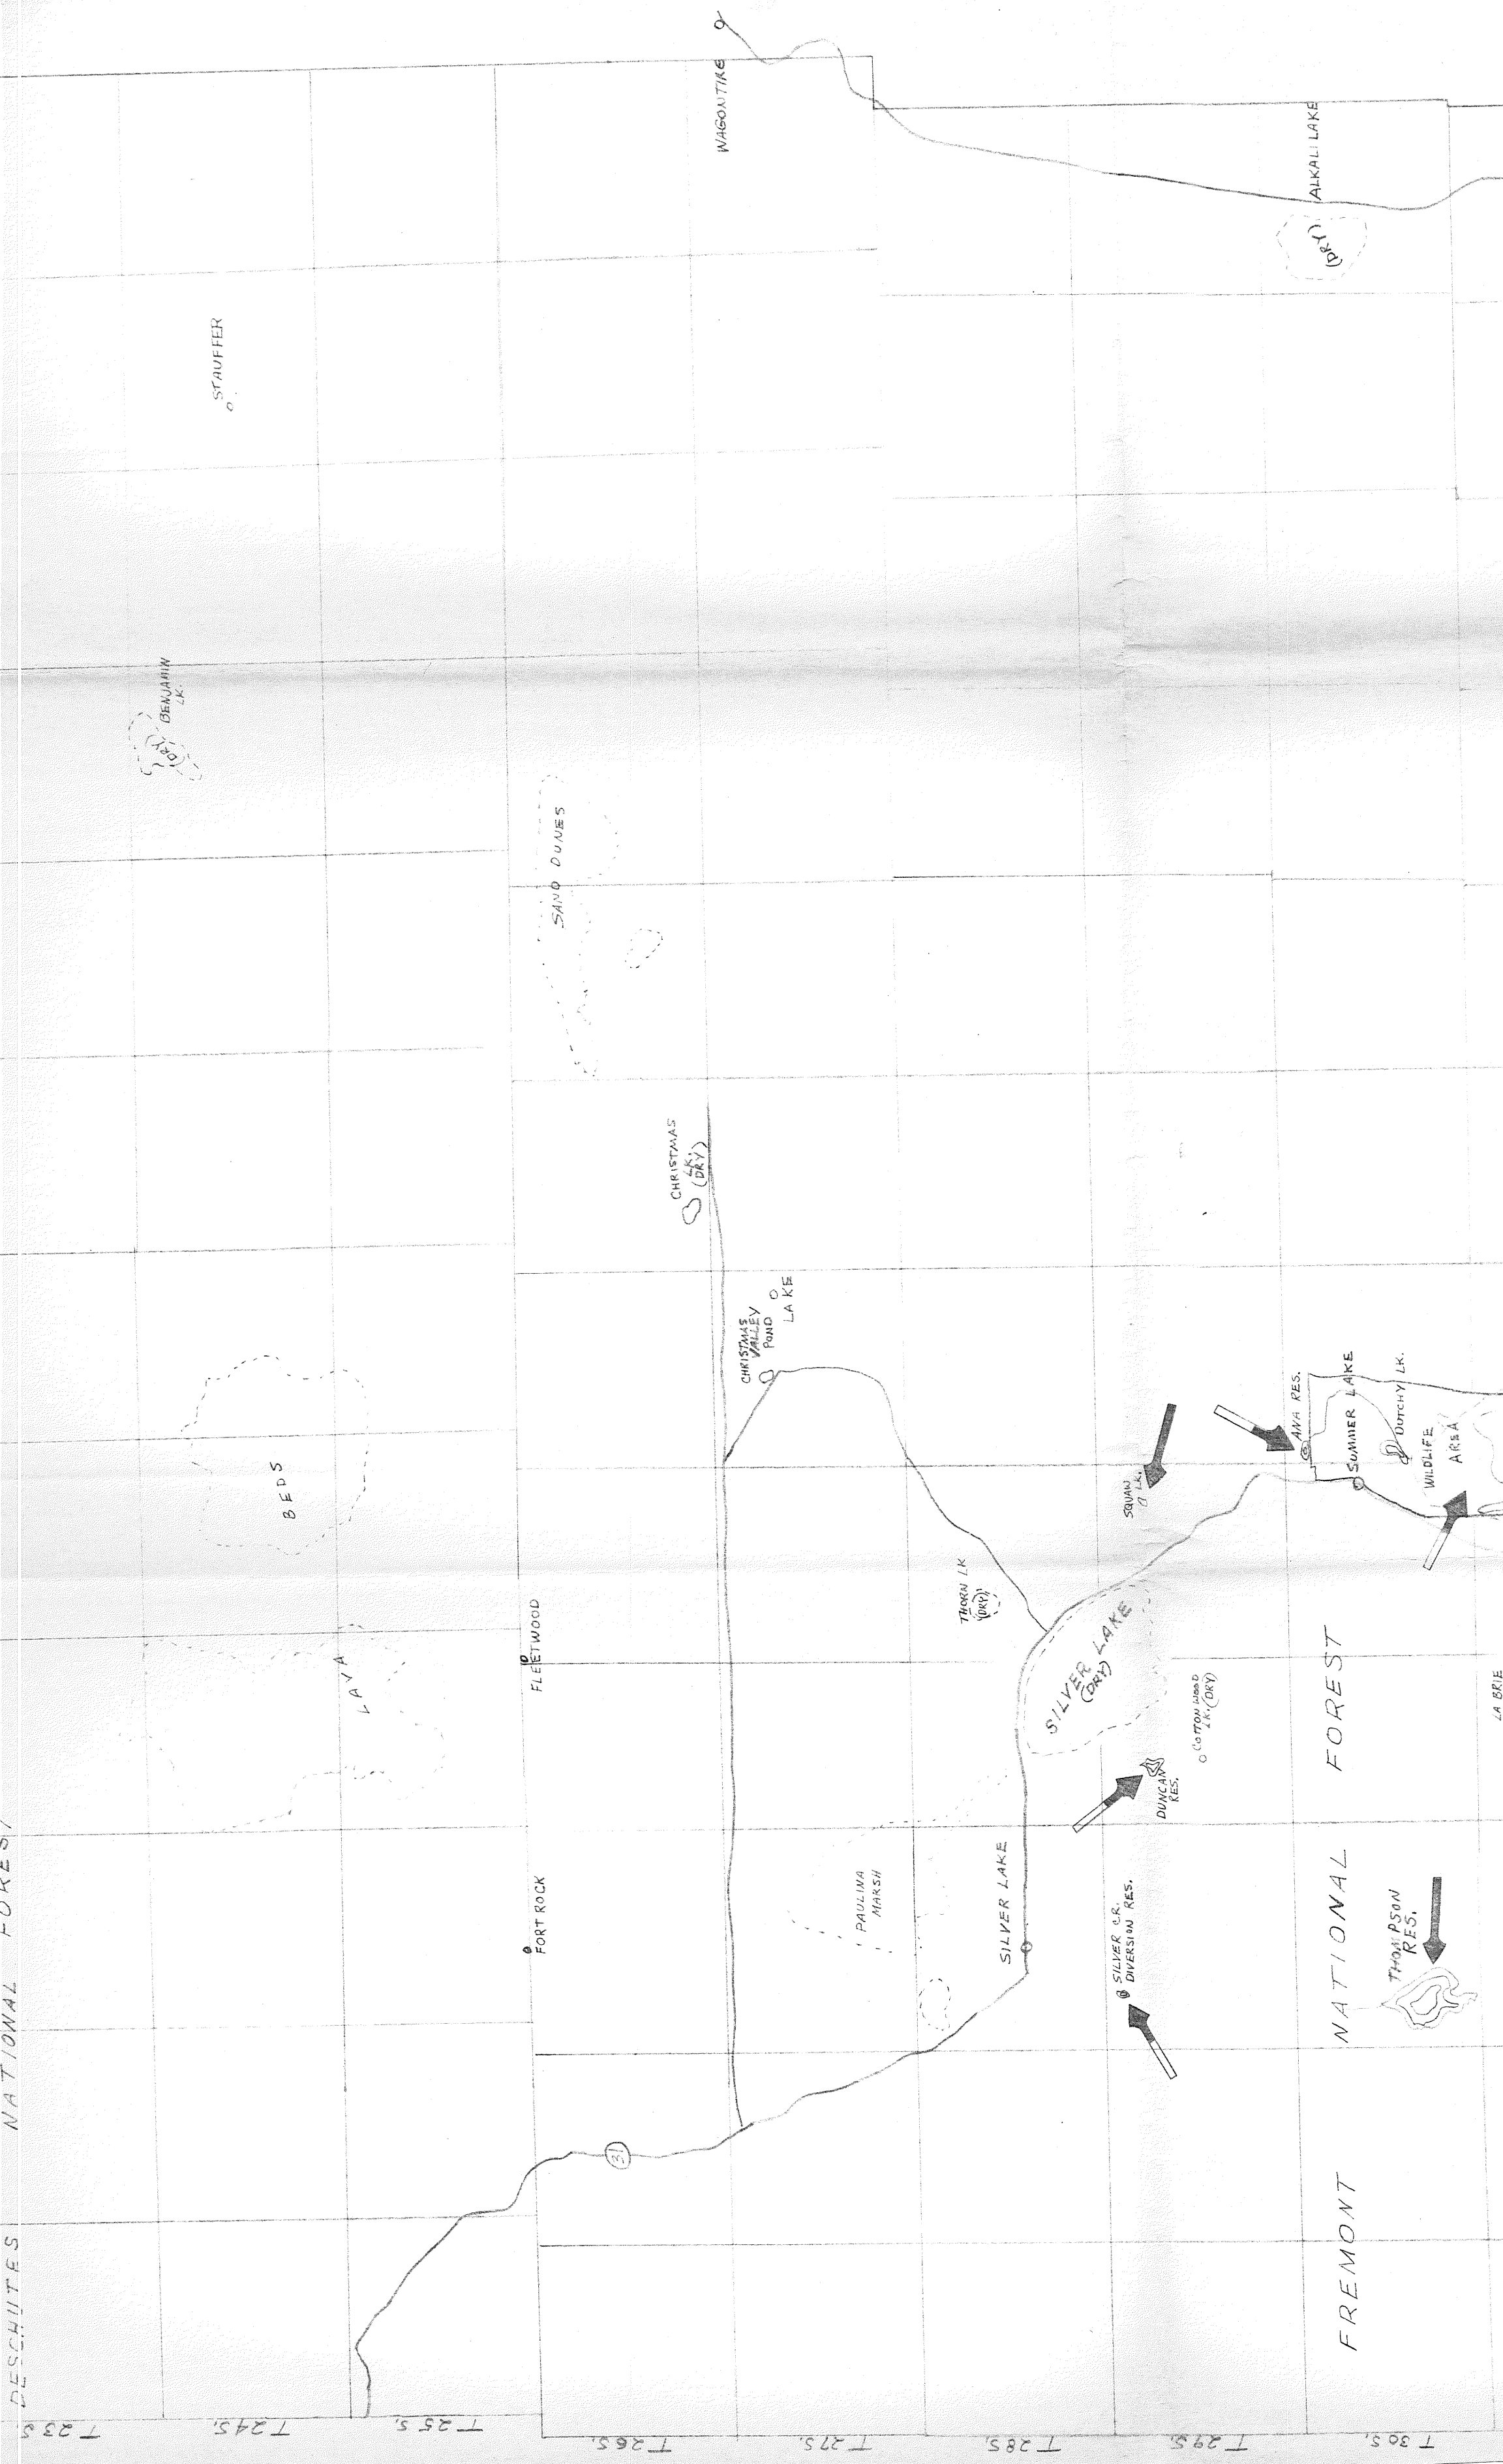

ACCESS PLAN

south

LAKE COUNTY

OREGON STATE GAME COMMISSION

LEGEND

POTENTIAL SITE

INCOMPLETE SITE

COMPLETE SITE

ACCESS PLAN

LAKE COUNTY

north

OREGON STATE GAME COMMISSION

LEGEND

- POTENTIAL SITE 
- INCOMPLETE SITE 
- COMPLETE SITE 

DESCHUTES NATIONAL FOREST

FREMONT NATIONAL FOREST

LA BRIE

T 235 T 245 T 255 T 265 T 275 T 285 T 295 T 305