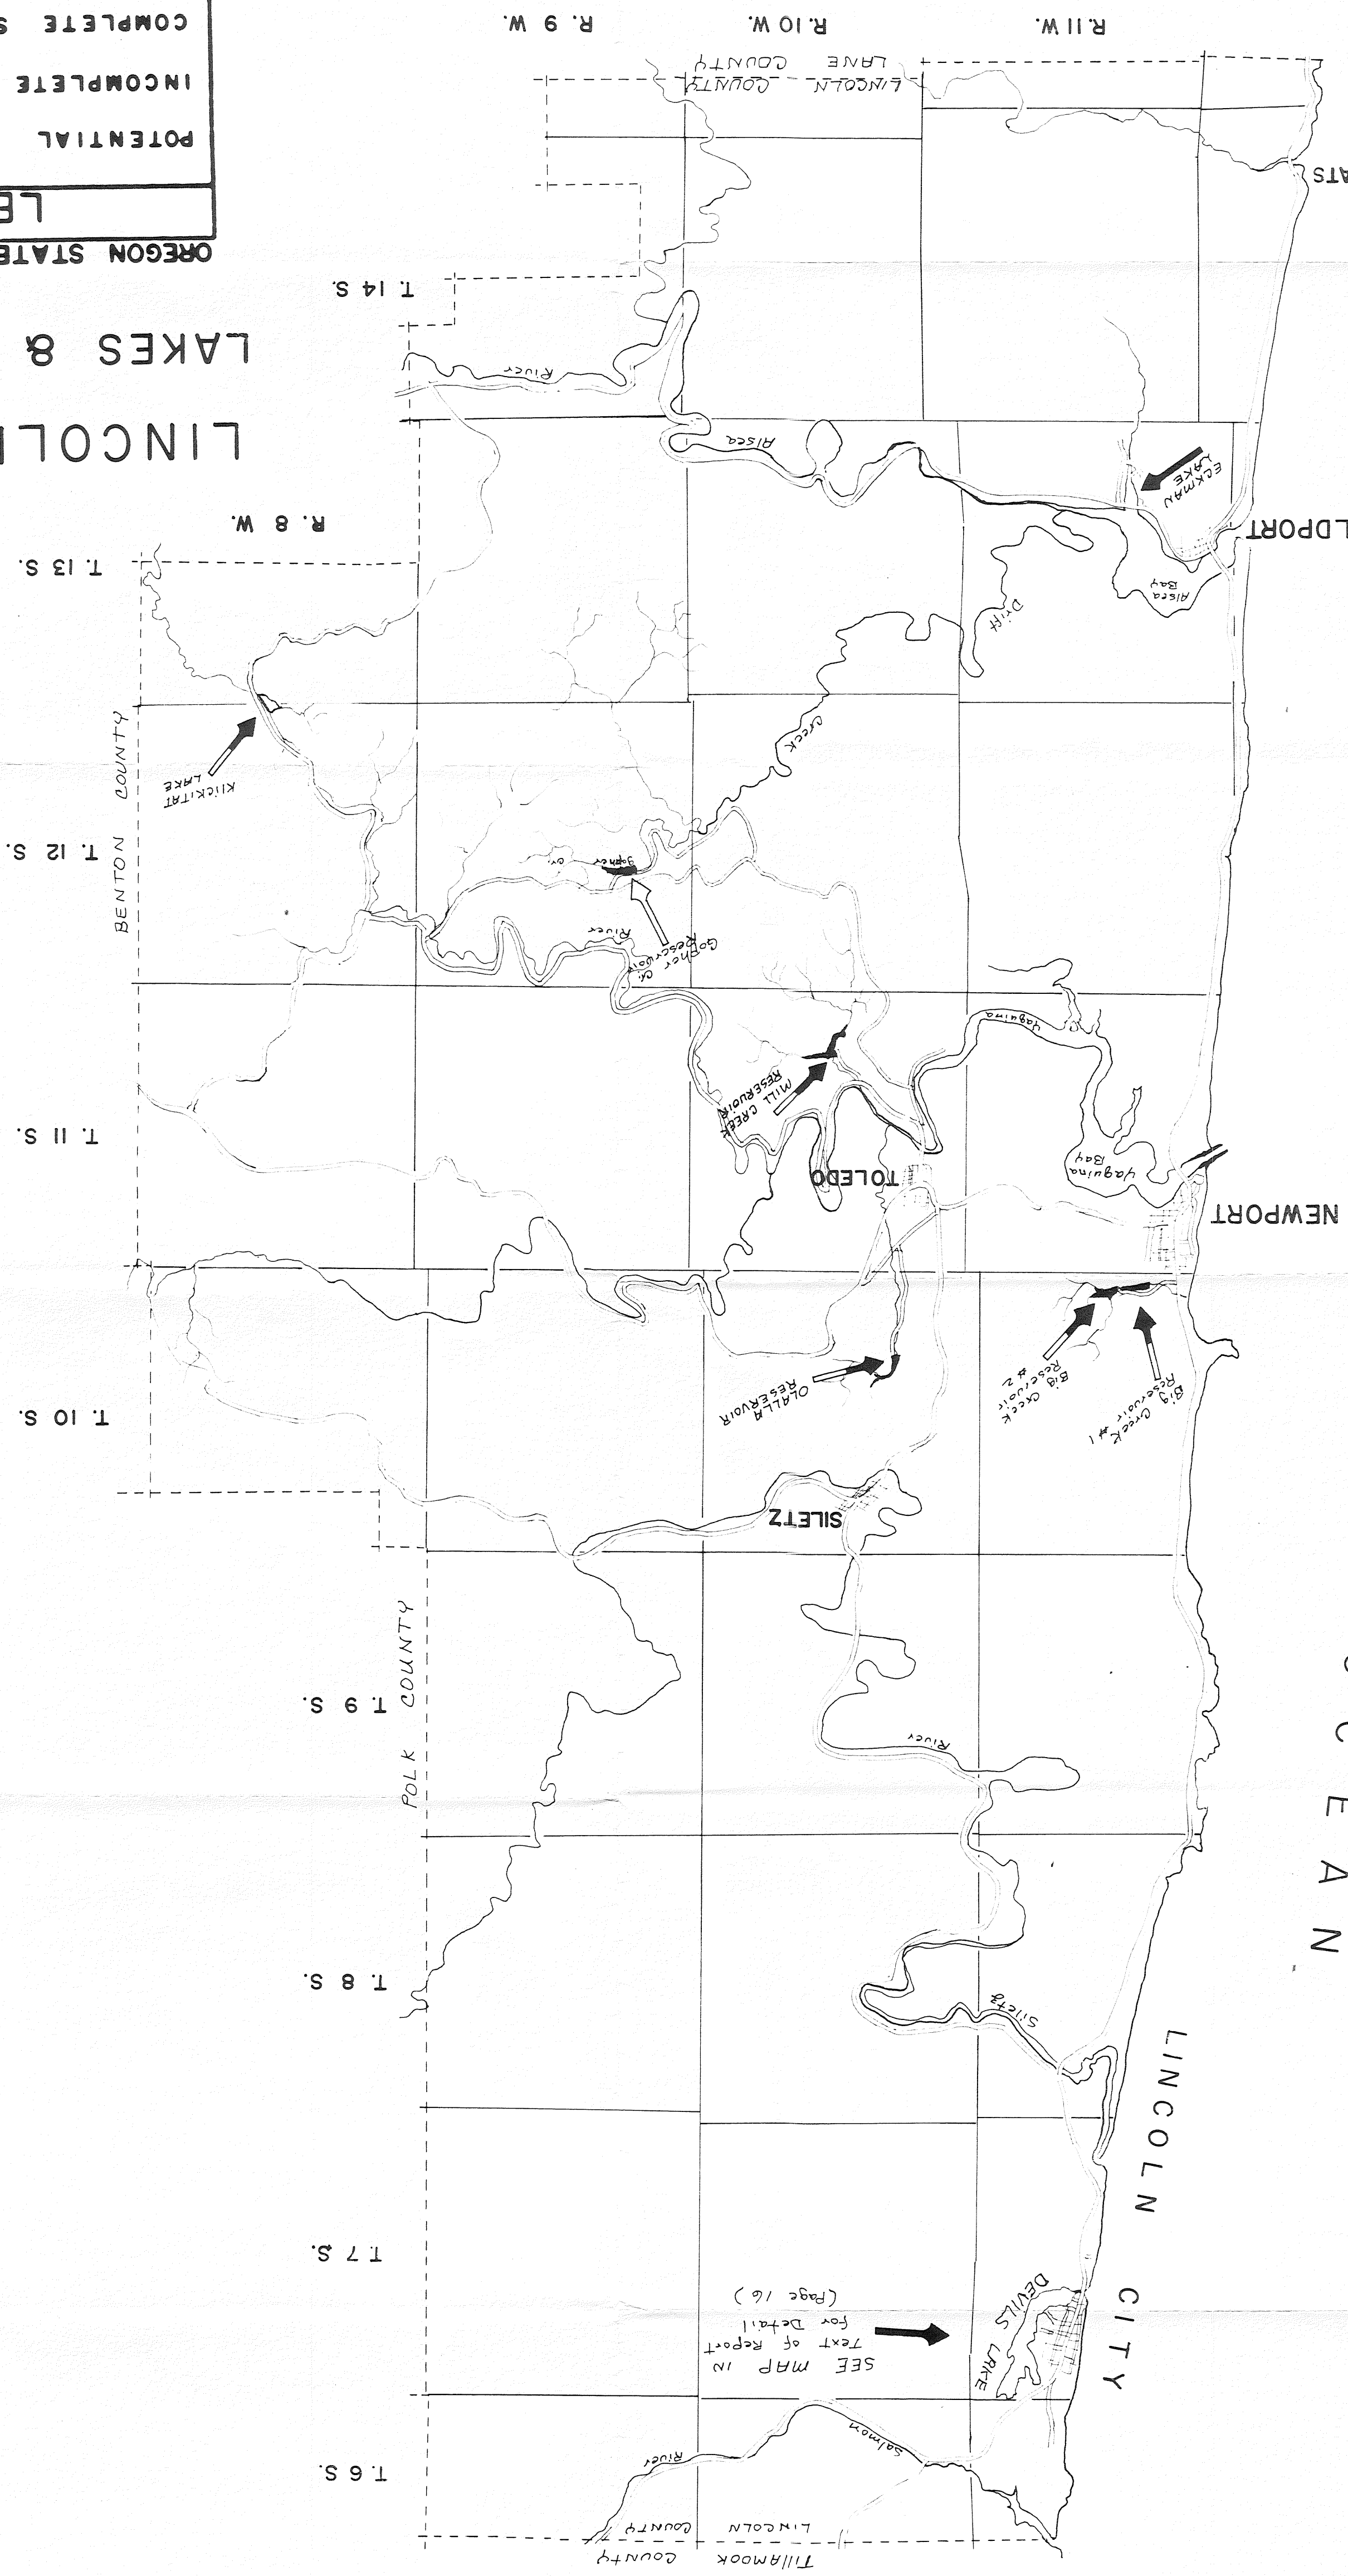

LINCOLN COUNTY LAKES & RESERVOIRS

OREGON STATE GAME COMMISSION

LEGEND

- POTENTIAL SITE
- INCOMPLETE SITE
- COMPLETE SITE

SCALE: 7/16 inch = 1 miles

SEE MAP IN
TEXT of Report
for Detail
(Page 16)