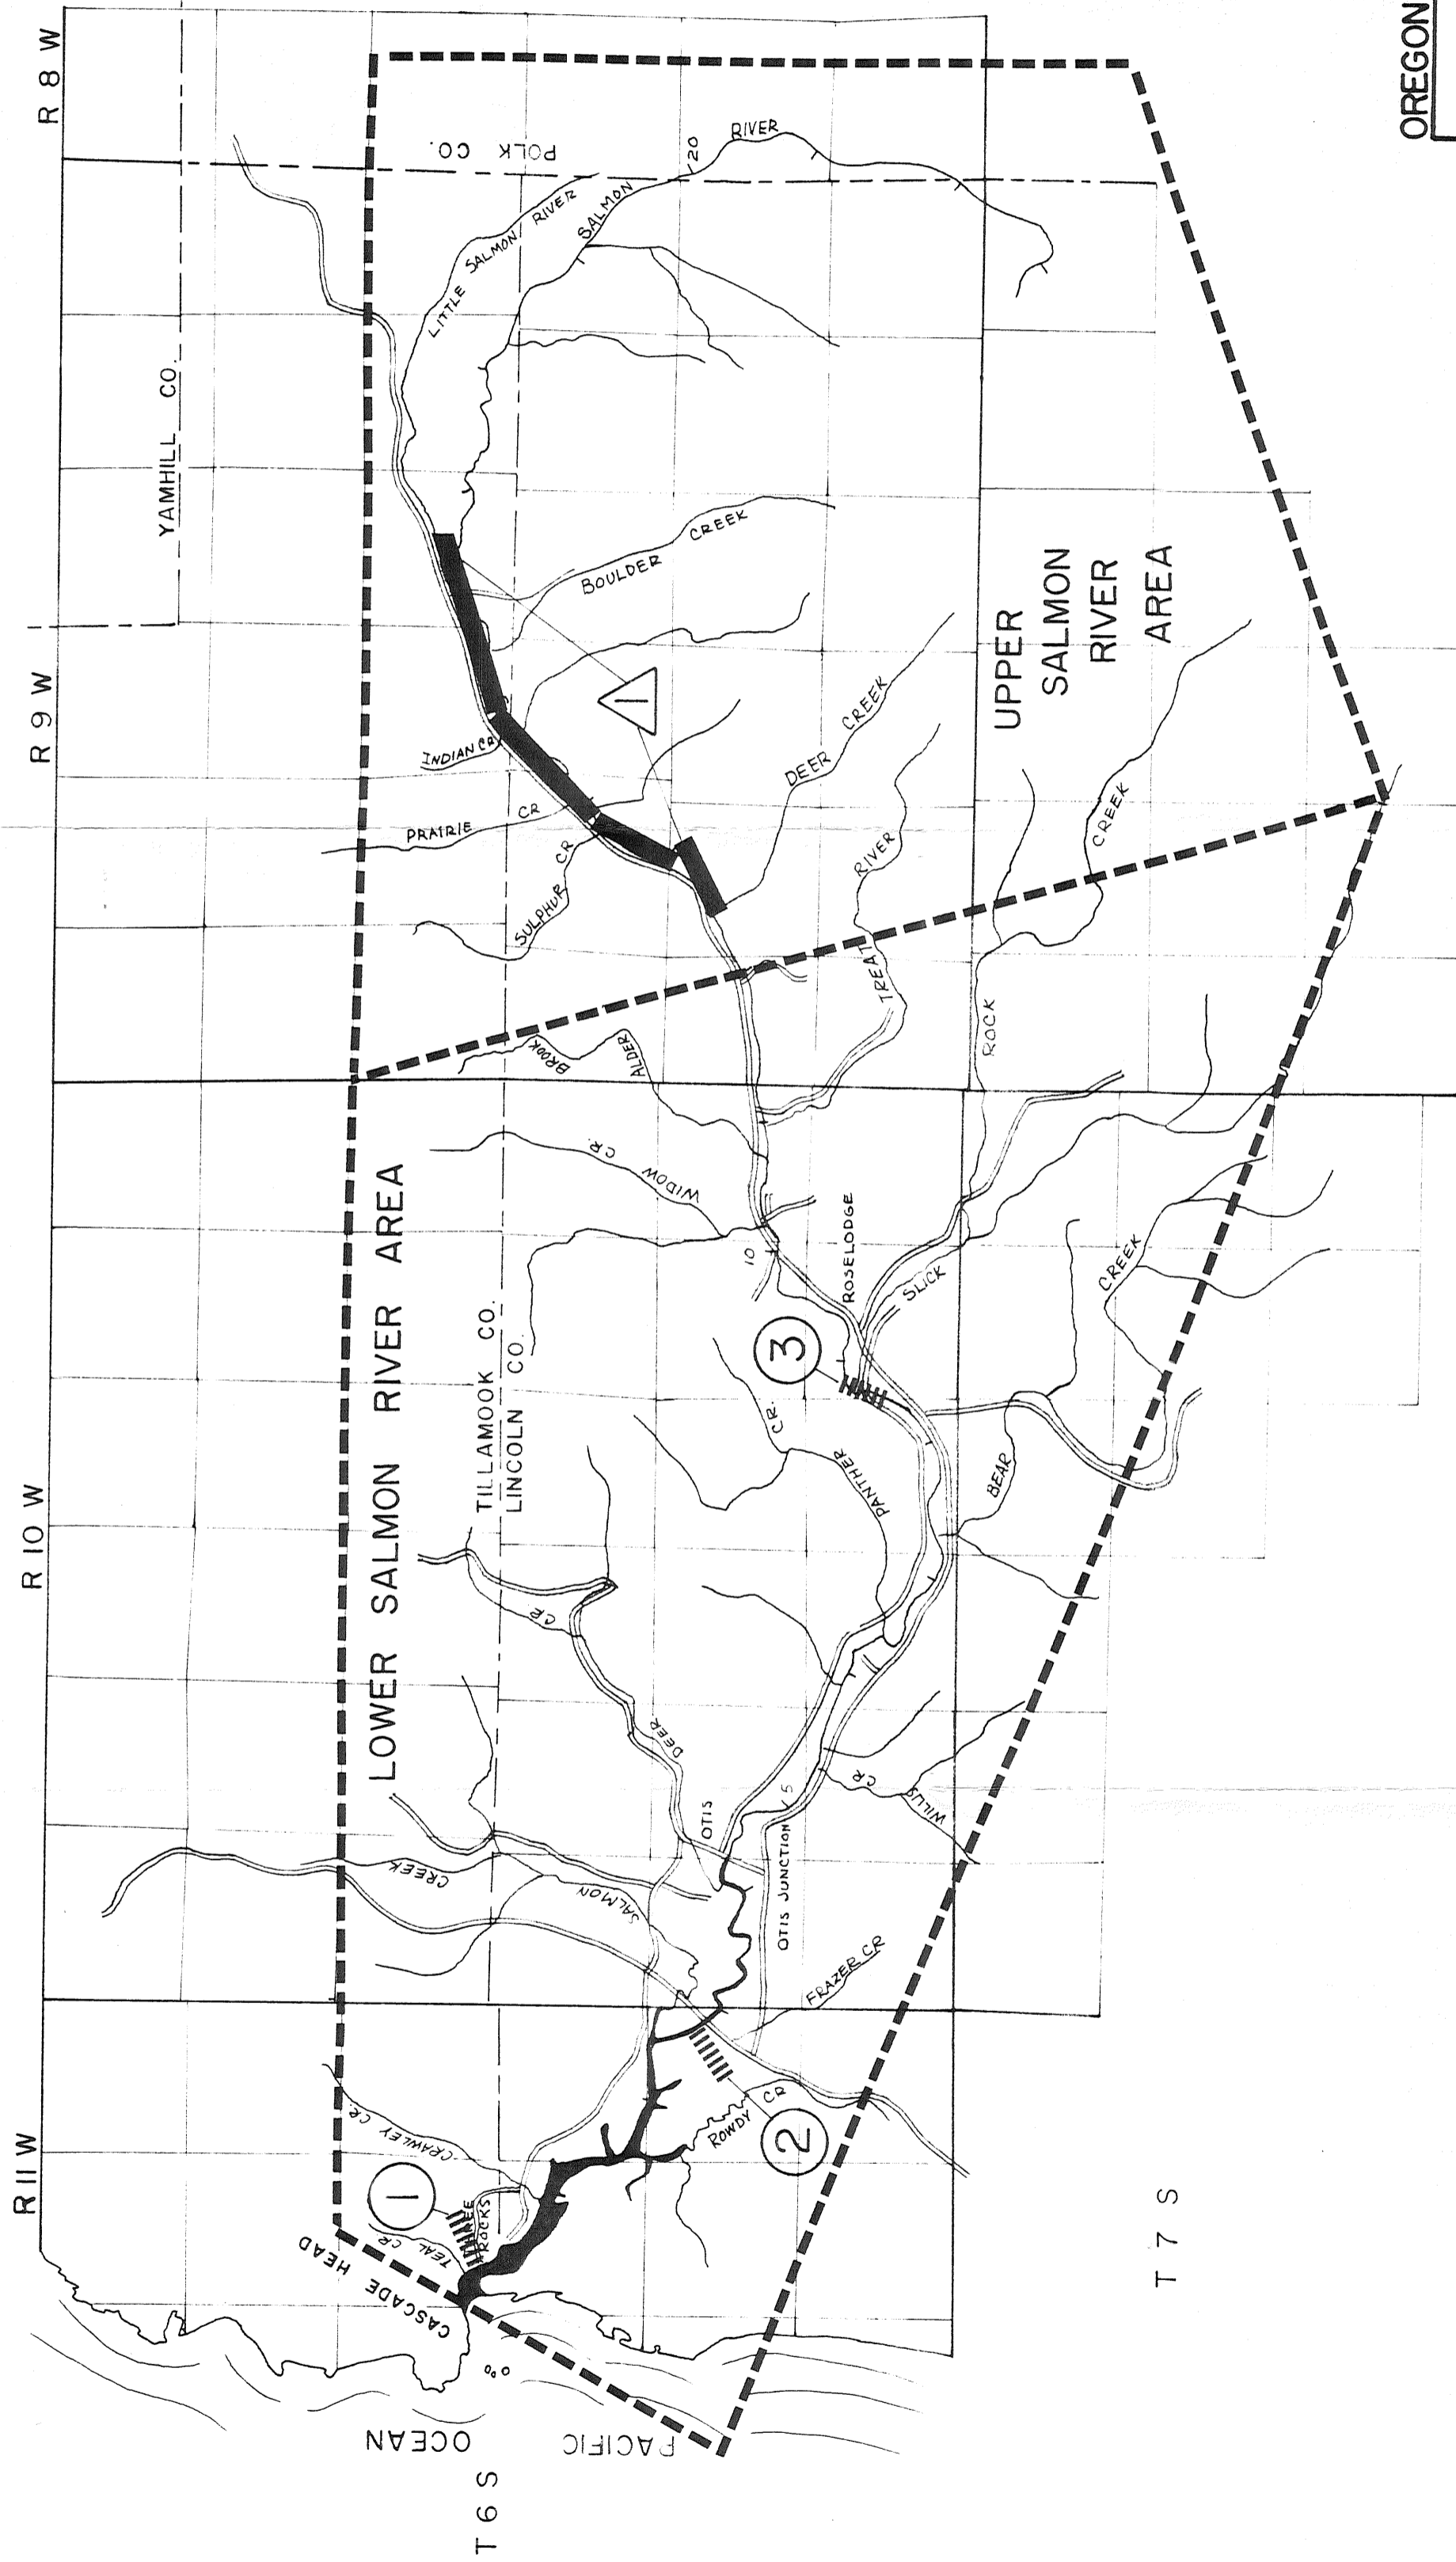

SALMON RIVER ACCESS PLAN

OREGON STATE GAME COMMISSION

LEGEND

BOAT SITE - COMPLETE	
BOAT SITE - NEEDED	
SHORE ACCESS - COMPLETE	
SHORE ACCESS - NEEDED	
COMPLETE SITE	
INCOMPLETE SITE	