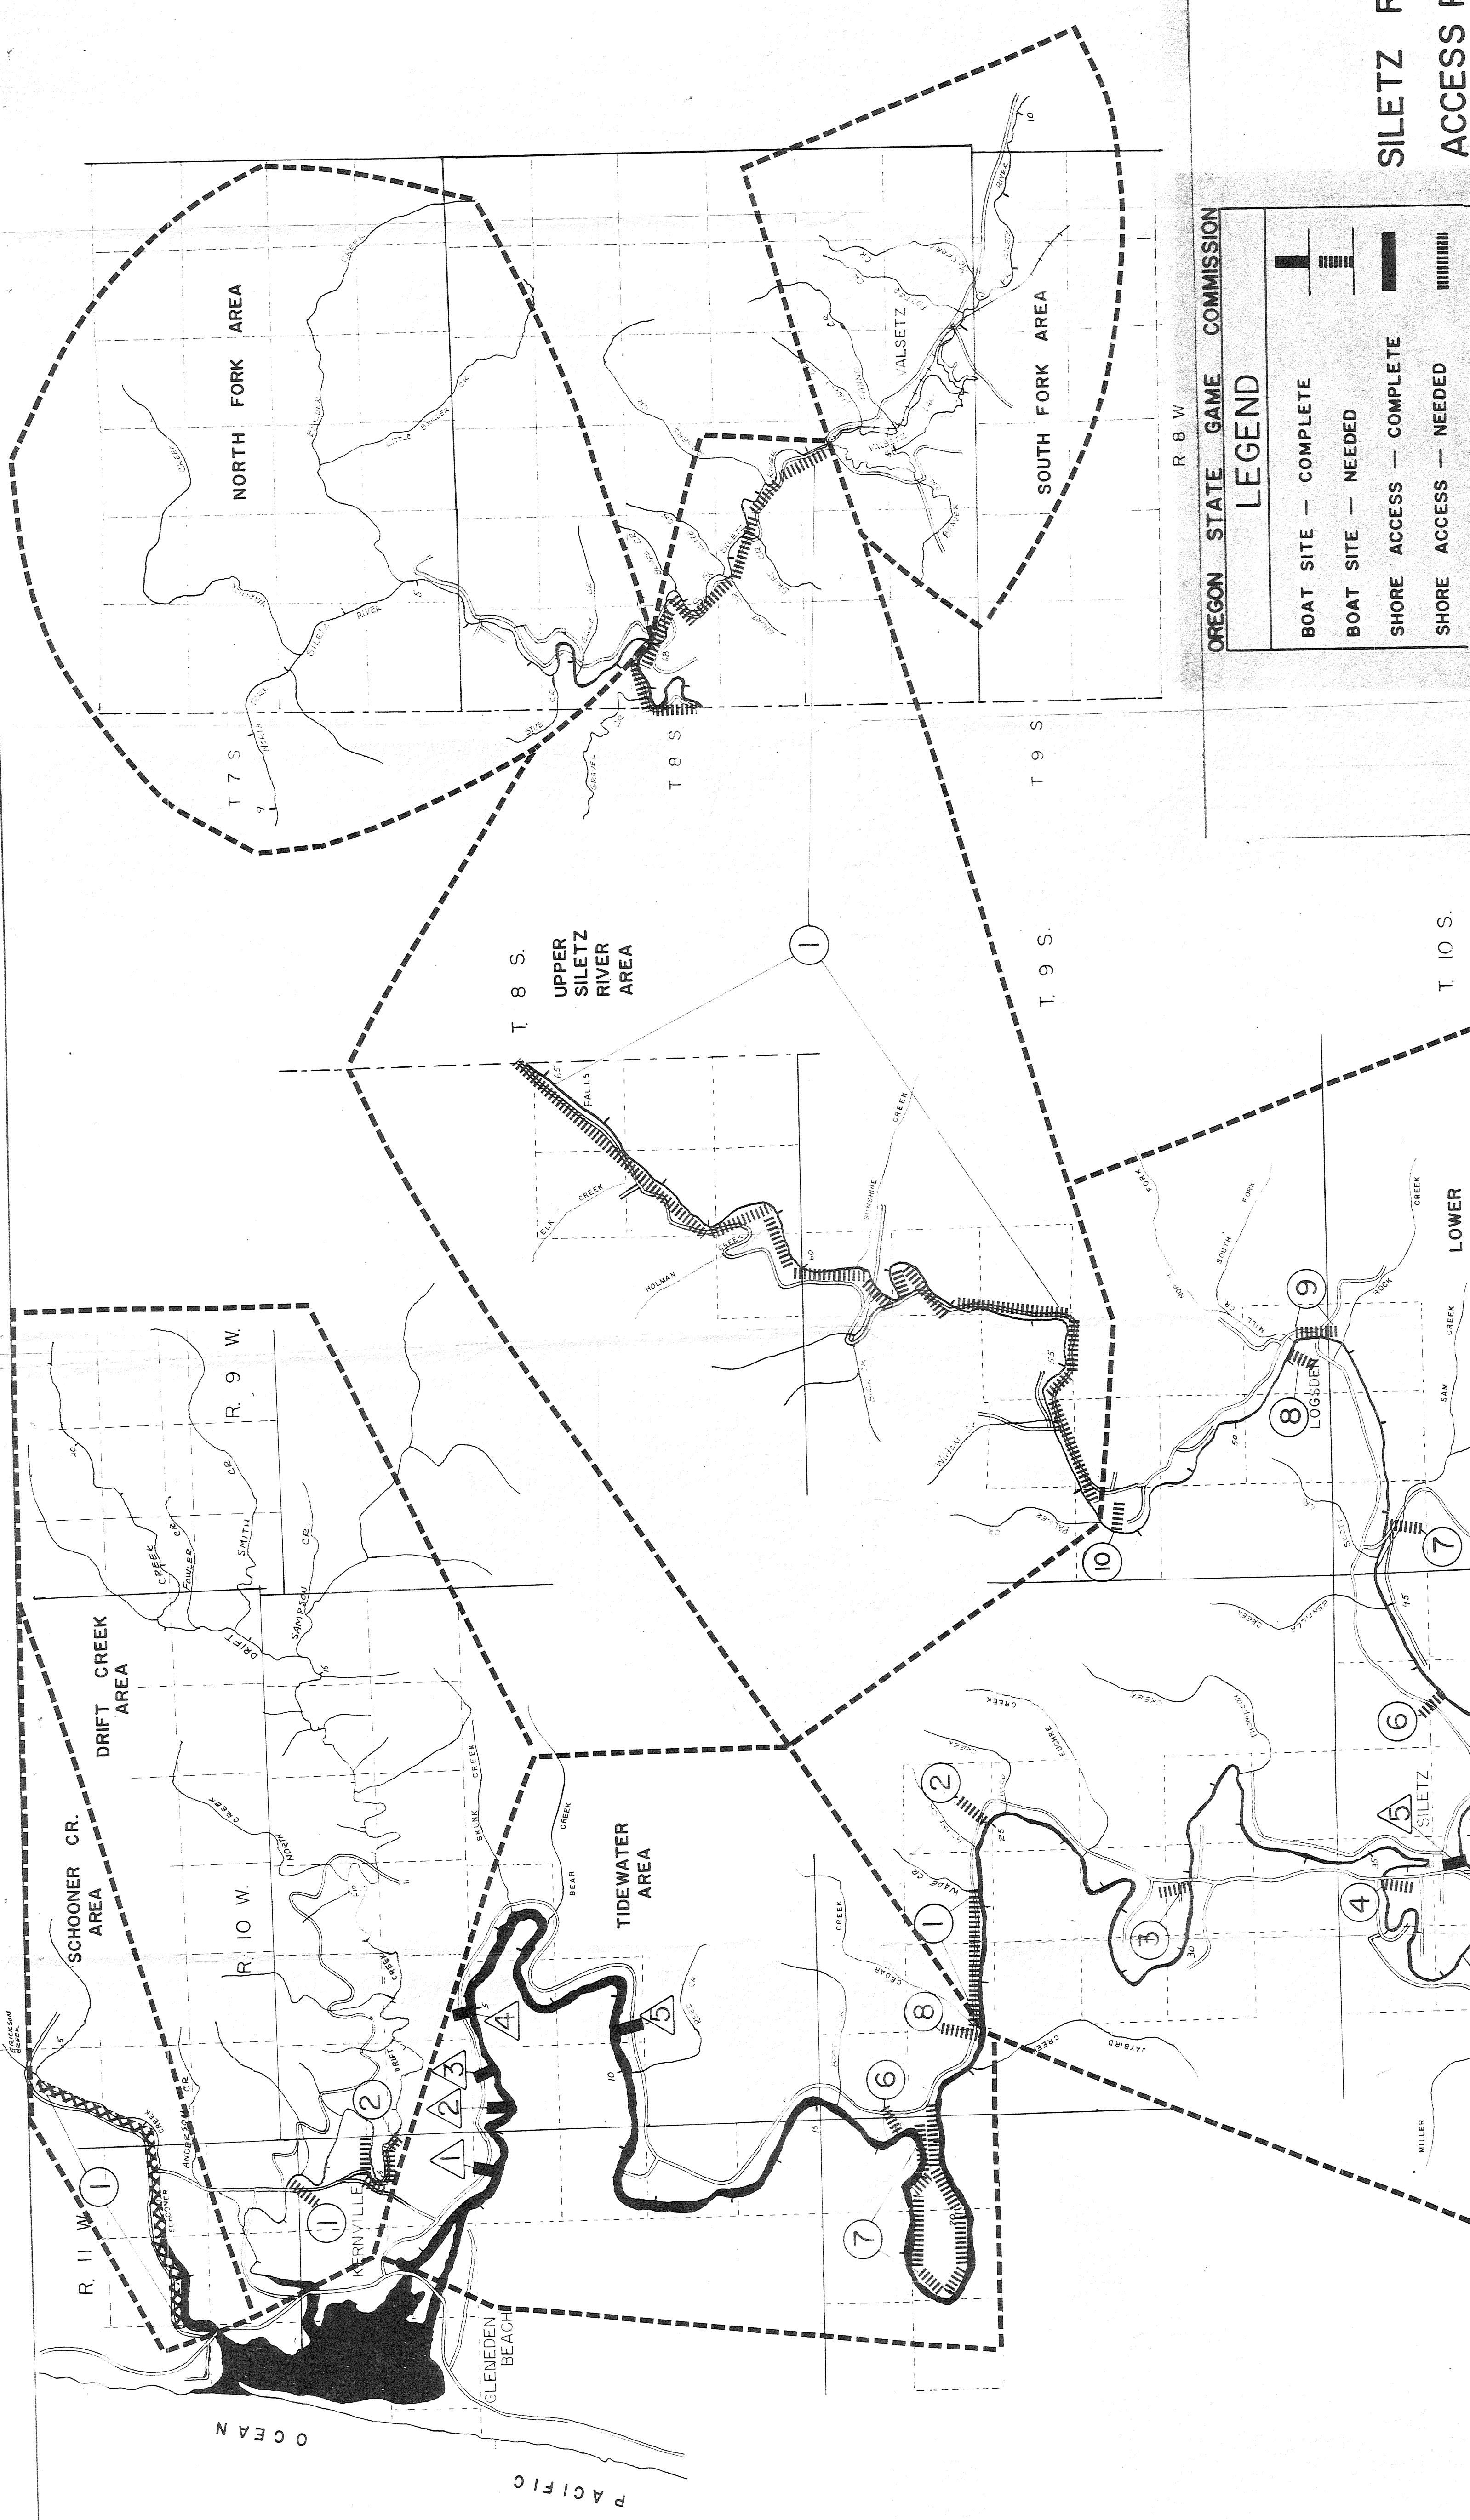

# SILETZ RIVER ACCESS PLAN

OREGON STATE GAME COMMISSION

## LEGEND

- BOAT SITE — COMPLETE
- BOAT SITE — NEEDED
- SHORE ACCESS — COMPLETE
- SHORE ACCESS — NEEDED

R 8 W

T 7 S

T 8 S

T 9 S

T 10 S

R 9 W

R 10 W

R 11 W

PACIFIC OCEAN