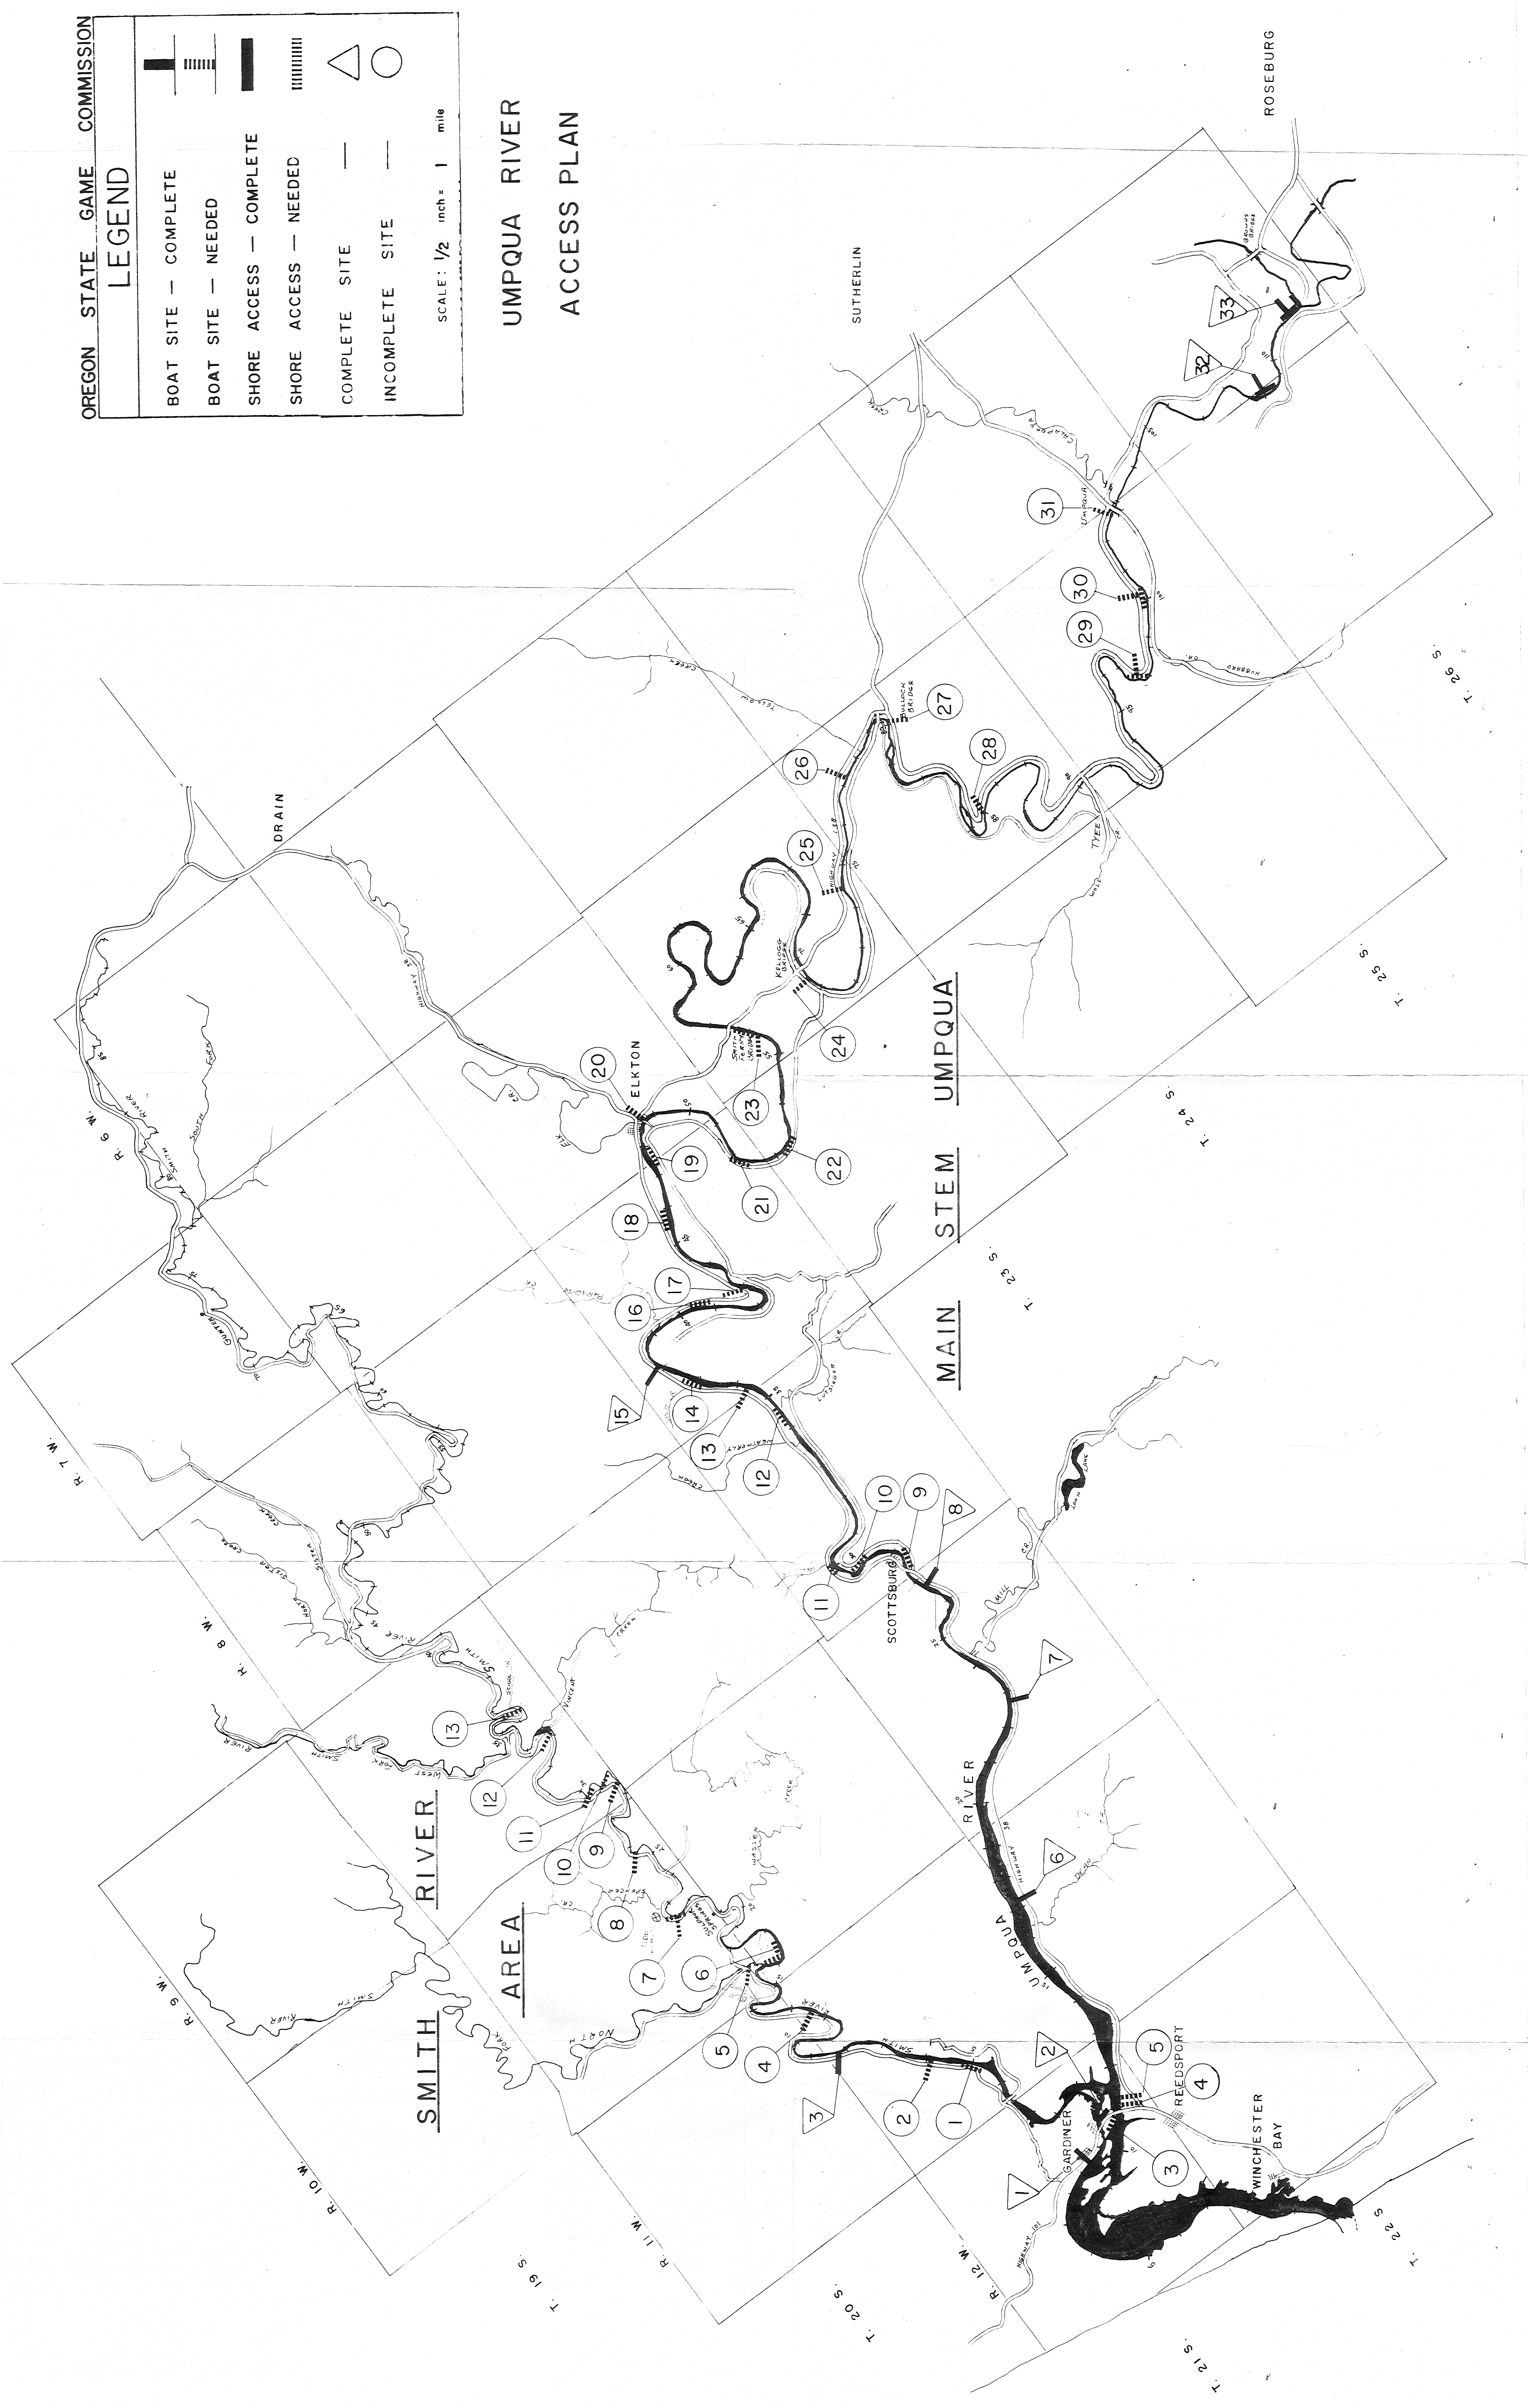

LEGEND

BOAT SITE — COMPLETE	
BOAT SITE — NEEDED	
SHORE ACCESS — COMPLETE	
SHORE ACCESS — NEEDED	
COMPLETE SITE	
INCOMPLETE SITE	

SCALE: 1/2 inch = 1 mile

UMPQUA RIVER
ACCESS PLAN

**UMPQUA RIVER
ACCESS PLAN**

OREGON STATE GAME COMMISSION

LEGEND	
BOAT SITE — COMPLETE	▬
BOAT SITE — NEEDED	▬▬▬
SHORE ACCESS — COMPLETE	▬▬▬▬
SHORE ACCESS — NEEDED	▬▬▬▬▬▬
COMPLETE SITE	△
INCOMPLETE SITE	○
FOREST CAMP	▲

SCALE: 1/2 inch = 1 mile