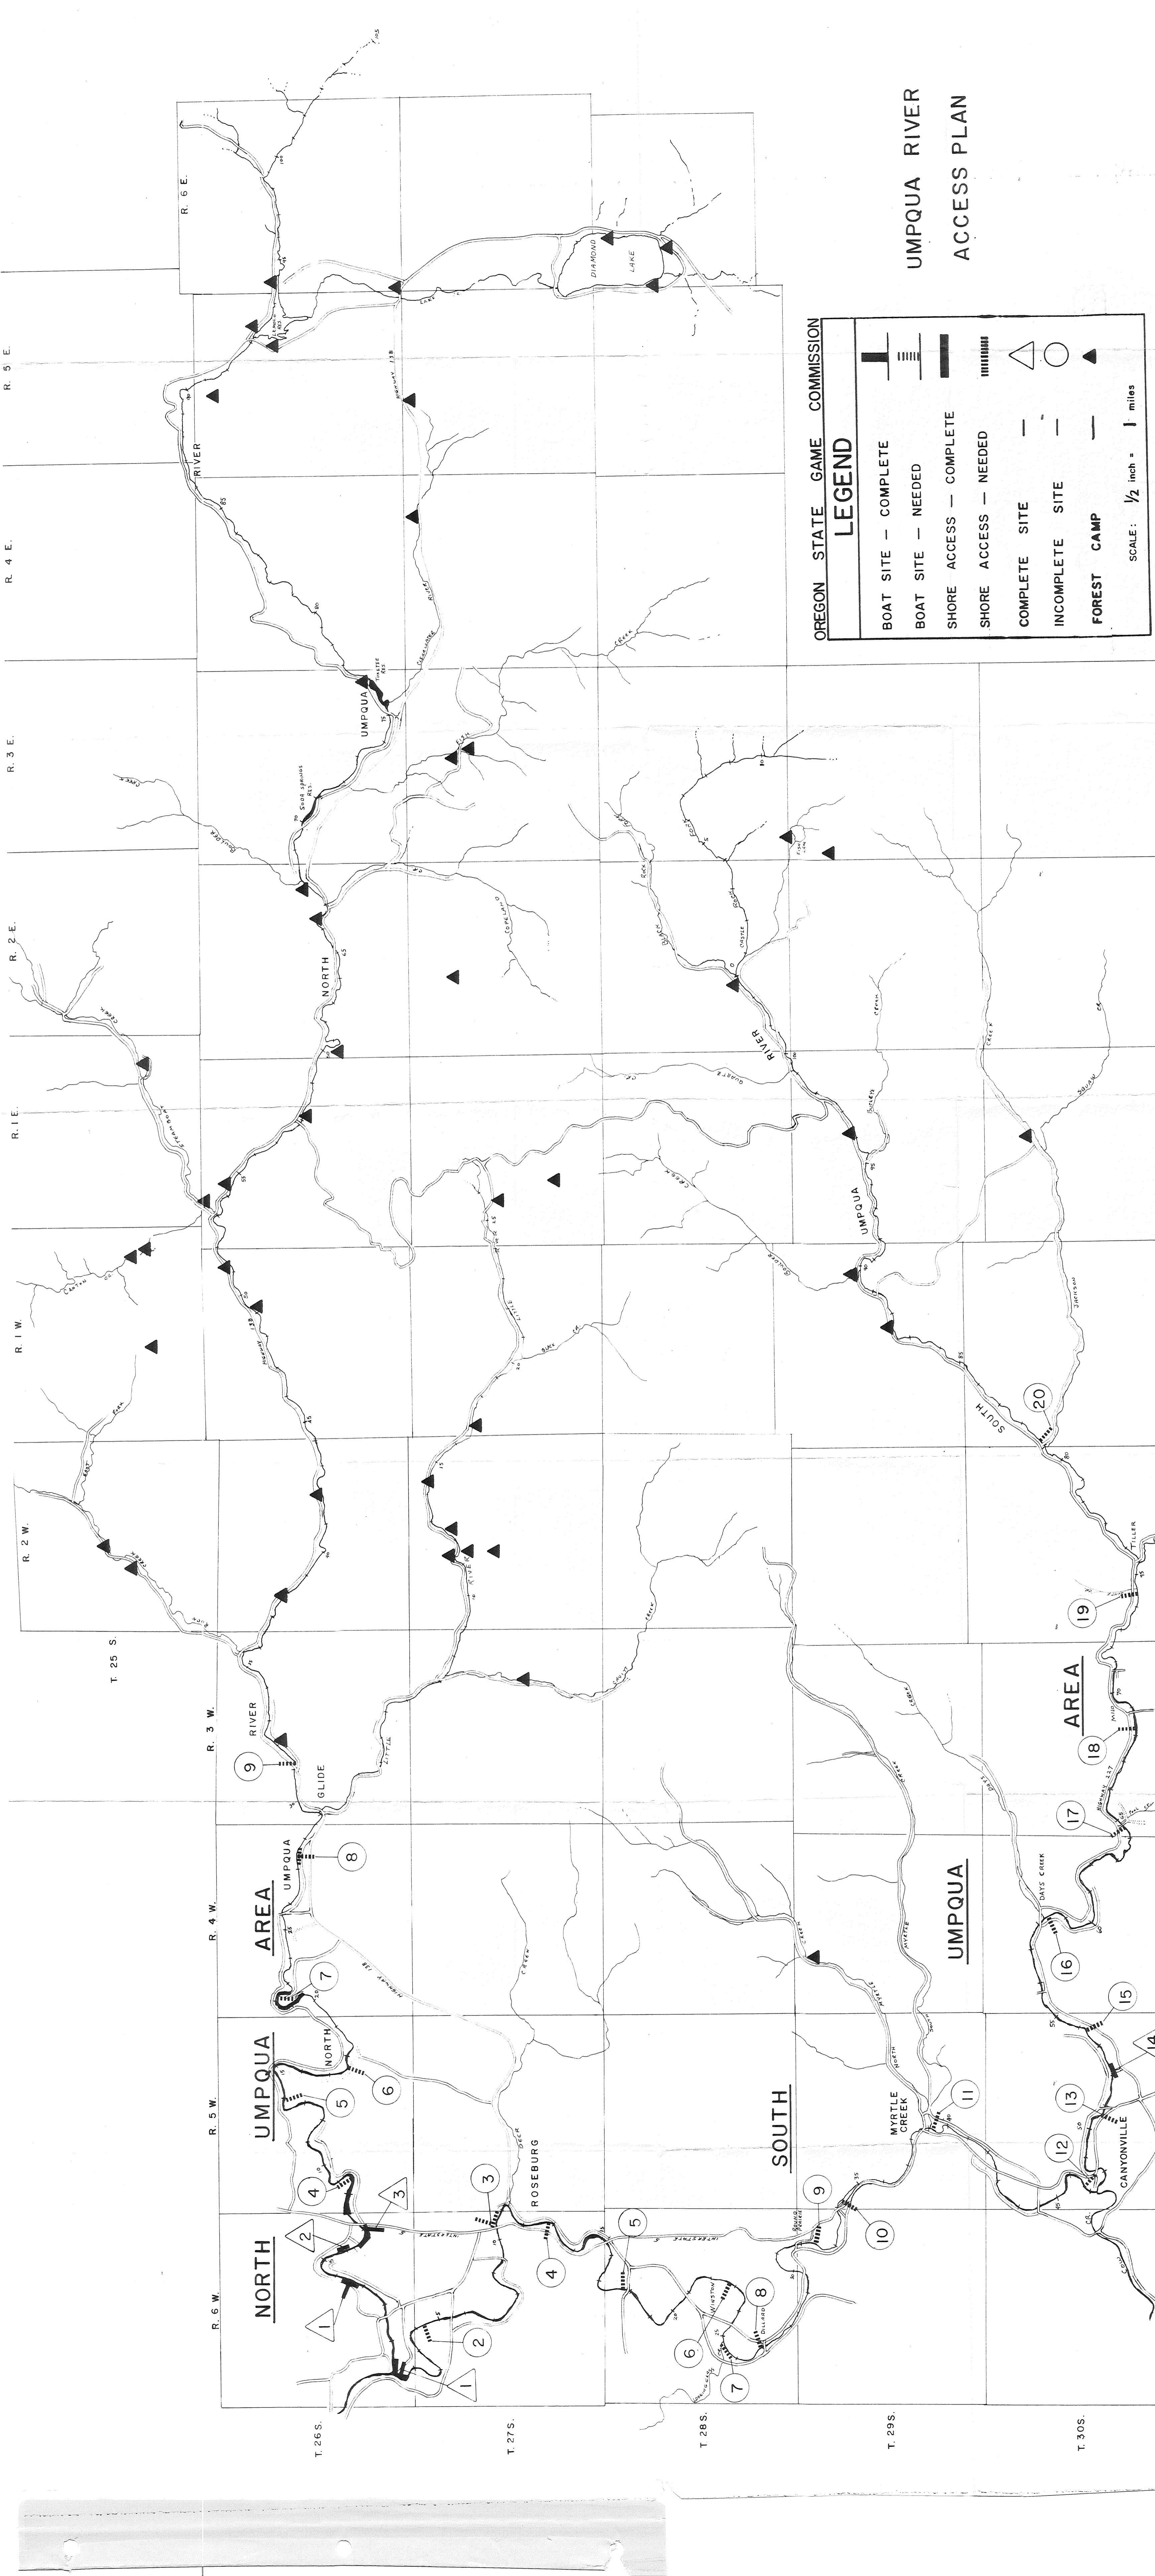

LEGEND

BOAT SITE — COMPLETE	
BOAT SITE — NEEDED	
SHORE ACCESS — COMPLETE	
SHORE ACCESS — NEEDED	
COMPLETE SITE	
INCOMPLETE SITE	

SCALE: 1/2 inch = 1 mile

UMPQUA RIVER
ACCESS PLAN

**UMPQUA RIVER
ACCESS PLAN**

OREGON STATE GAME COMMISSION

LEGEND	
BOAT SITE — COMPLETE	▬
BOAT SITE — NEEDED	▬▬▬
SHORE ACCESS — COMPLETE	▬▬▬▬
SHORE ACCESS — NEEDED	▬▬▬▬▬▬
COMPLETE SITE	△
INCOMPLETE SITE	○
FOREST CAMP	▲

SCALE: 1/2 inch = 1 mile