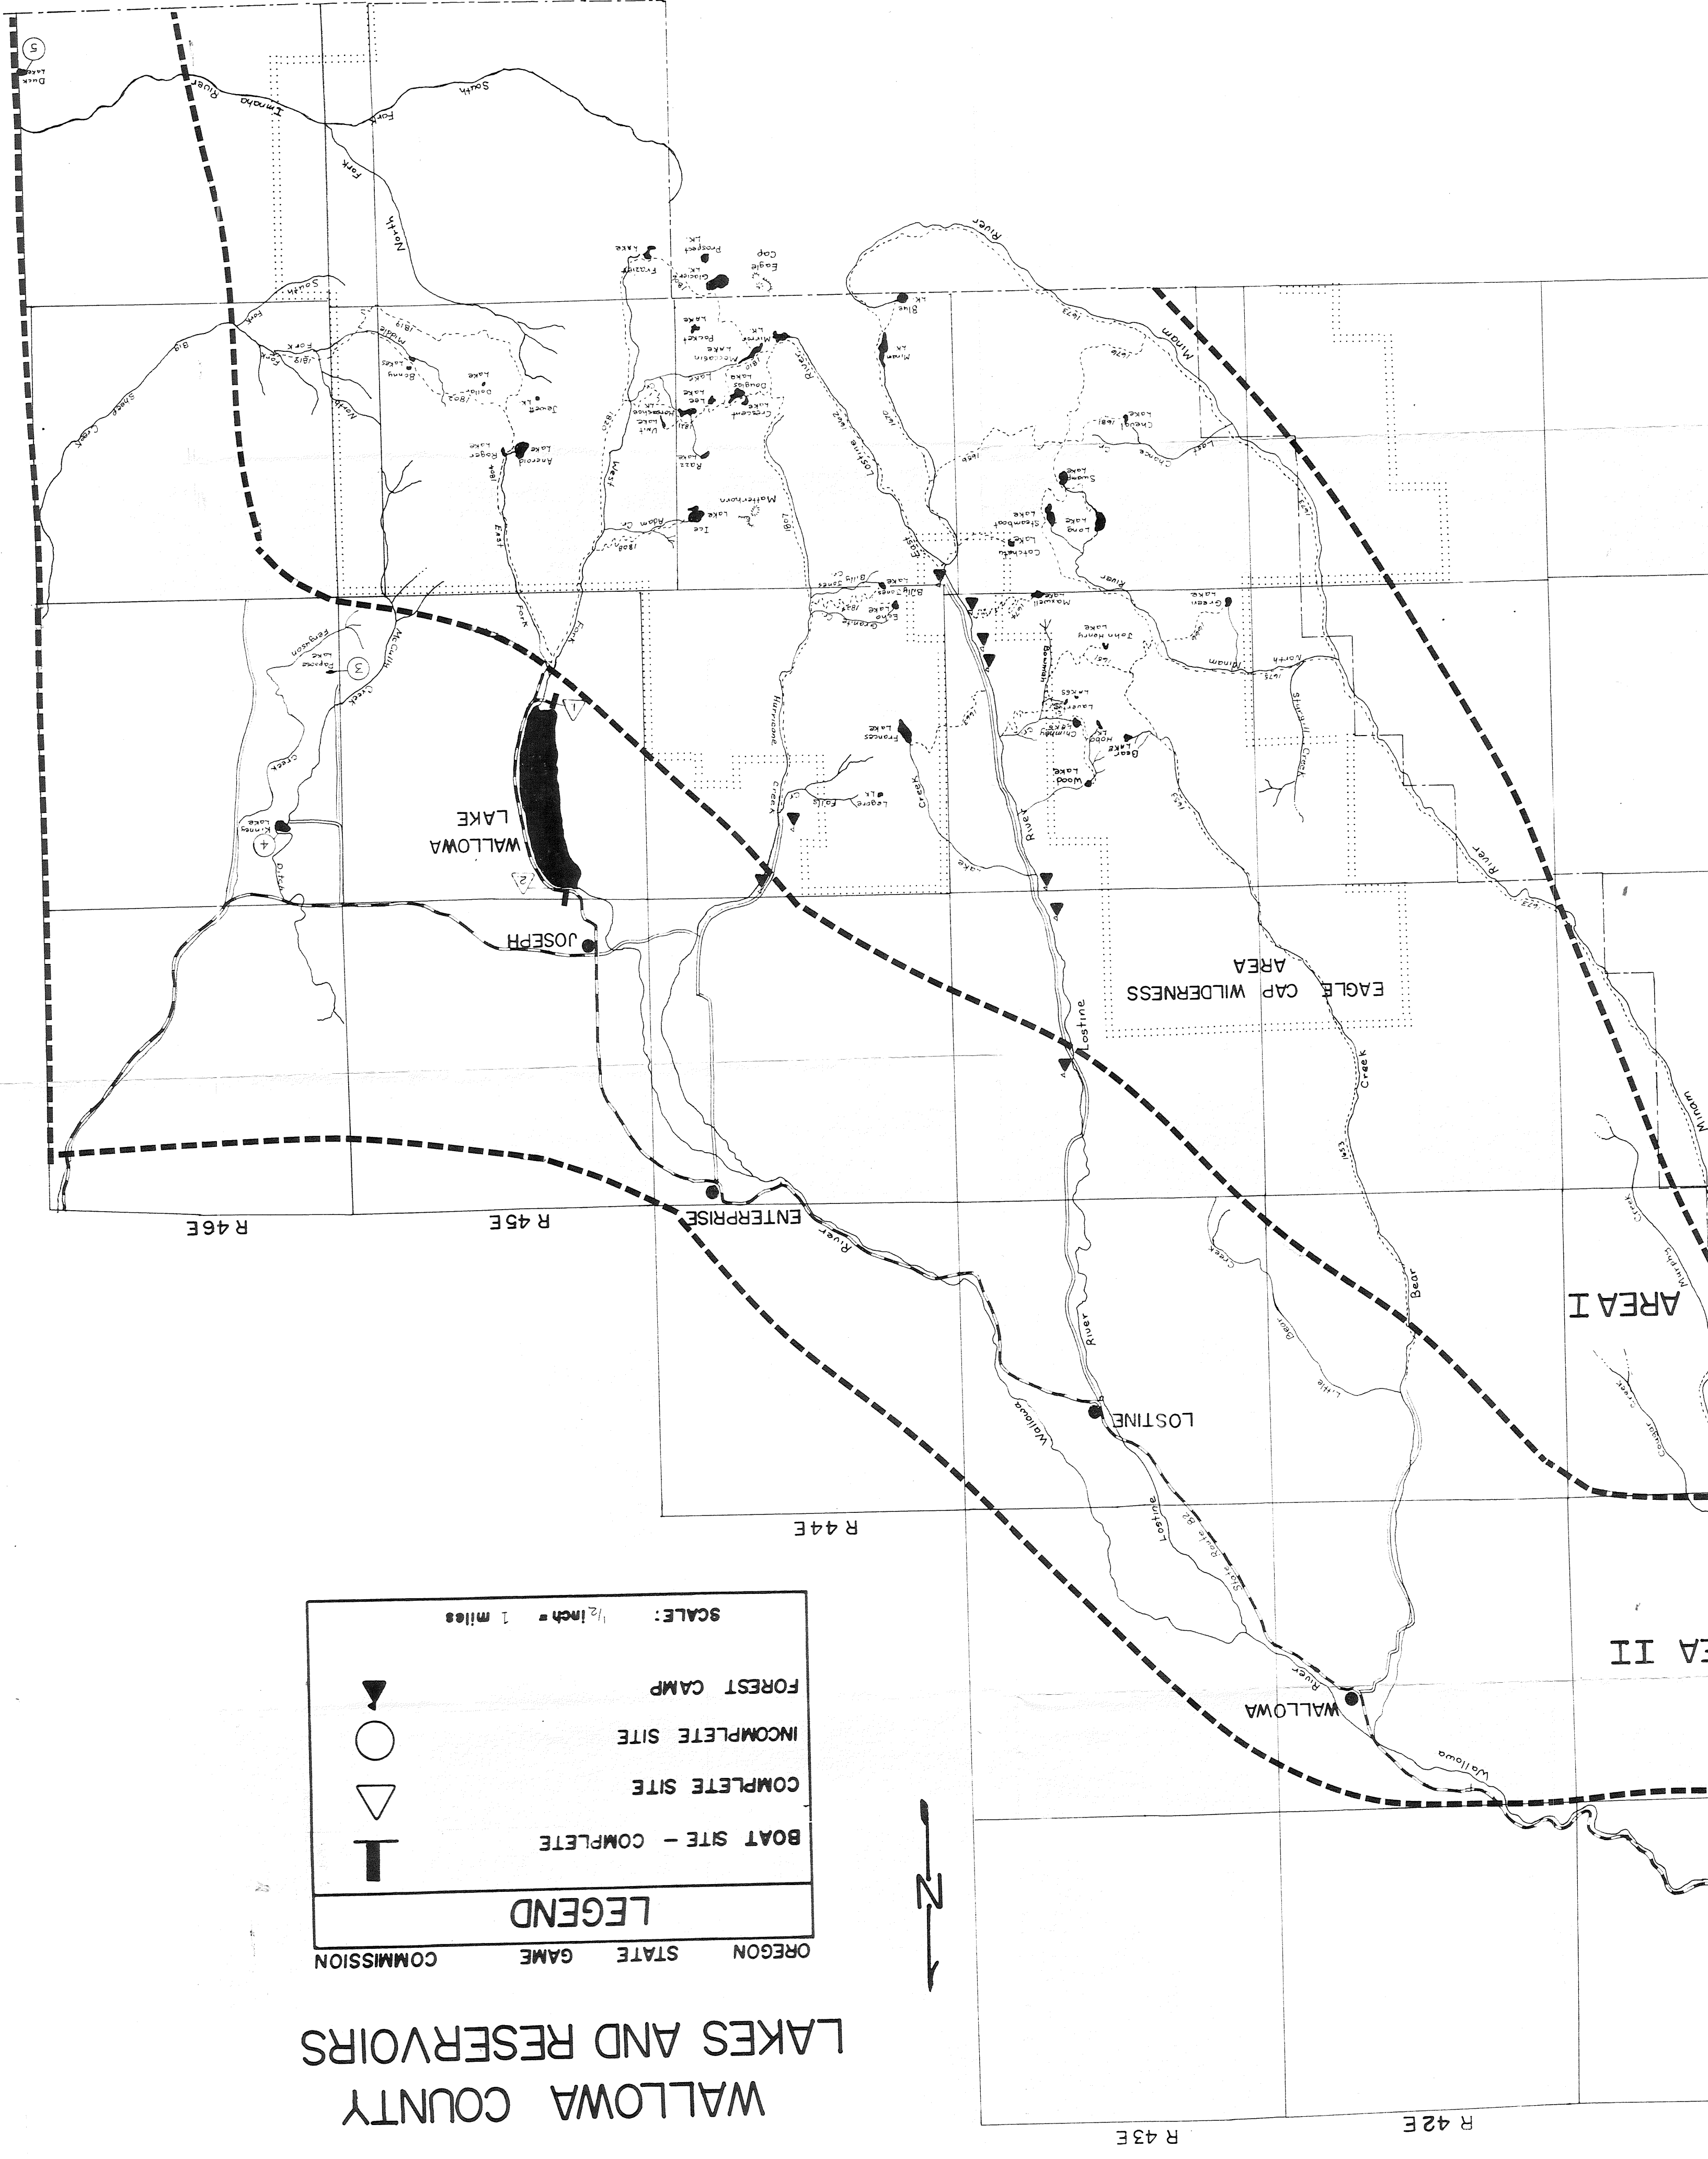

WALLOWA COUNTY LAKES AND RESERVOIRS

OREGON STATE GAME COMMISSION

LEGEND	
	BOAT SITE - COMPLETE
	COMPLETE SITE
	INCOMPLETE SITE
	FOREST CAMP

SCALE: 1/2 inch = 1 miles

MAP 2