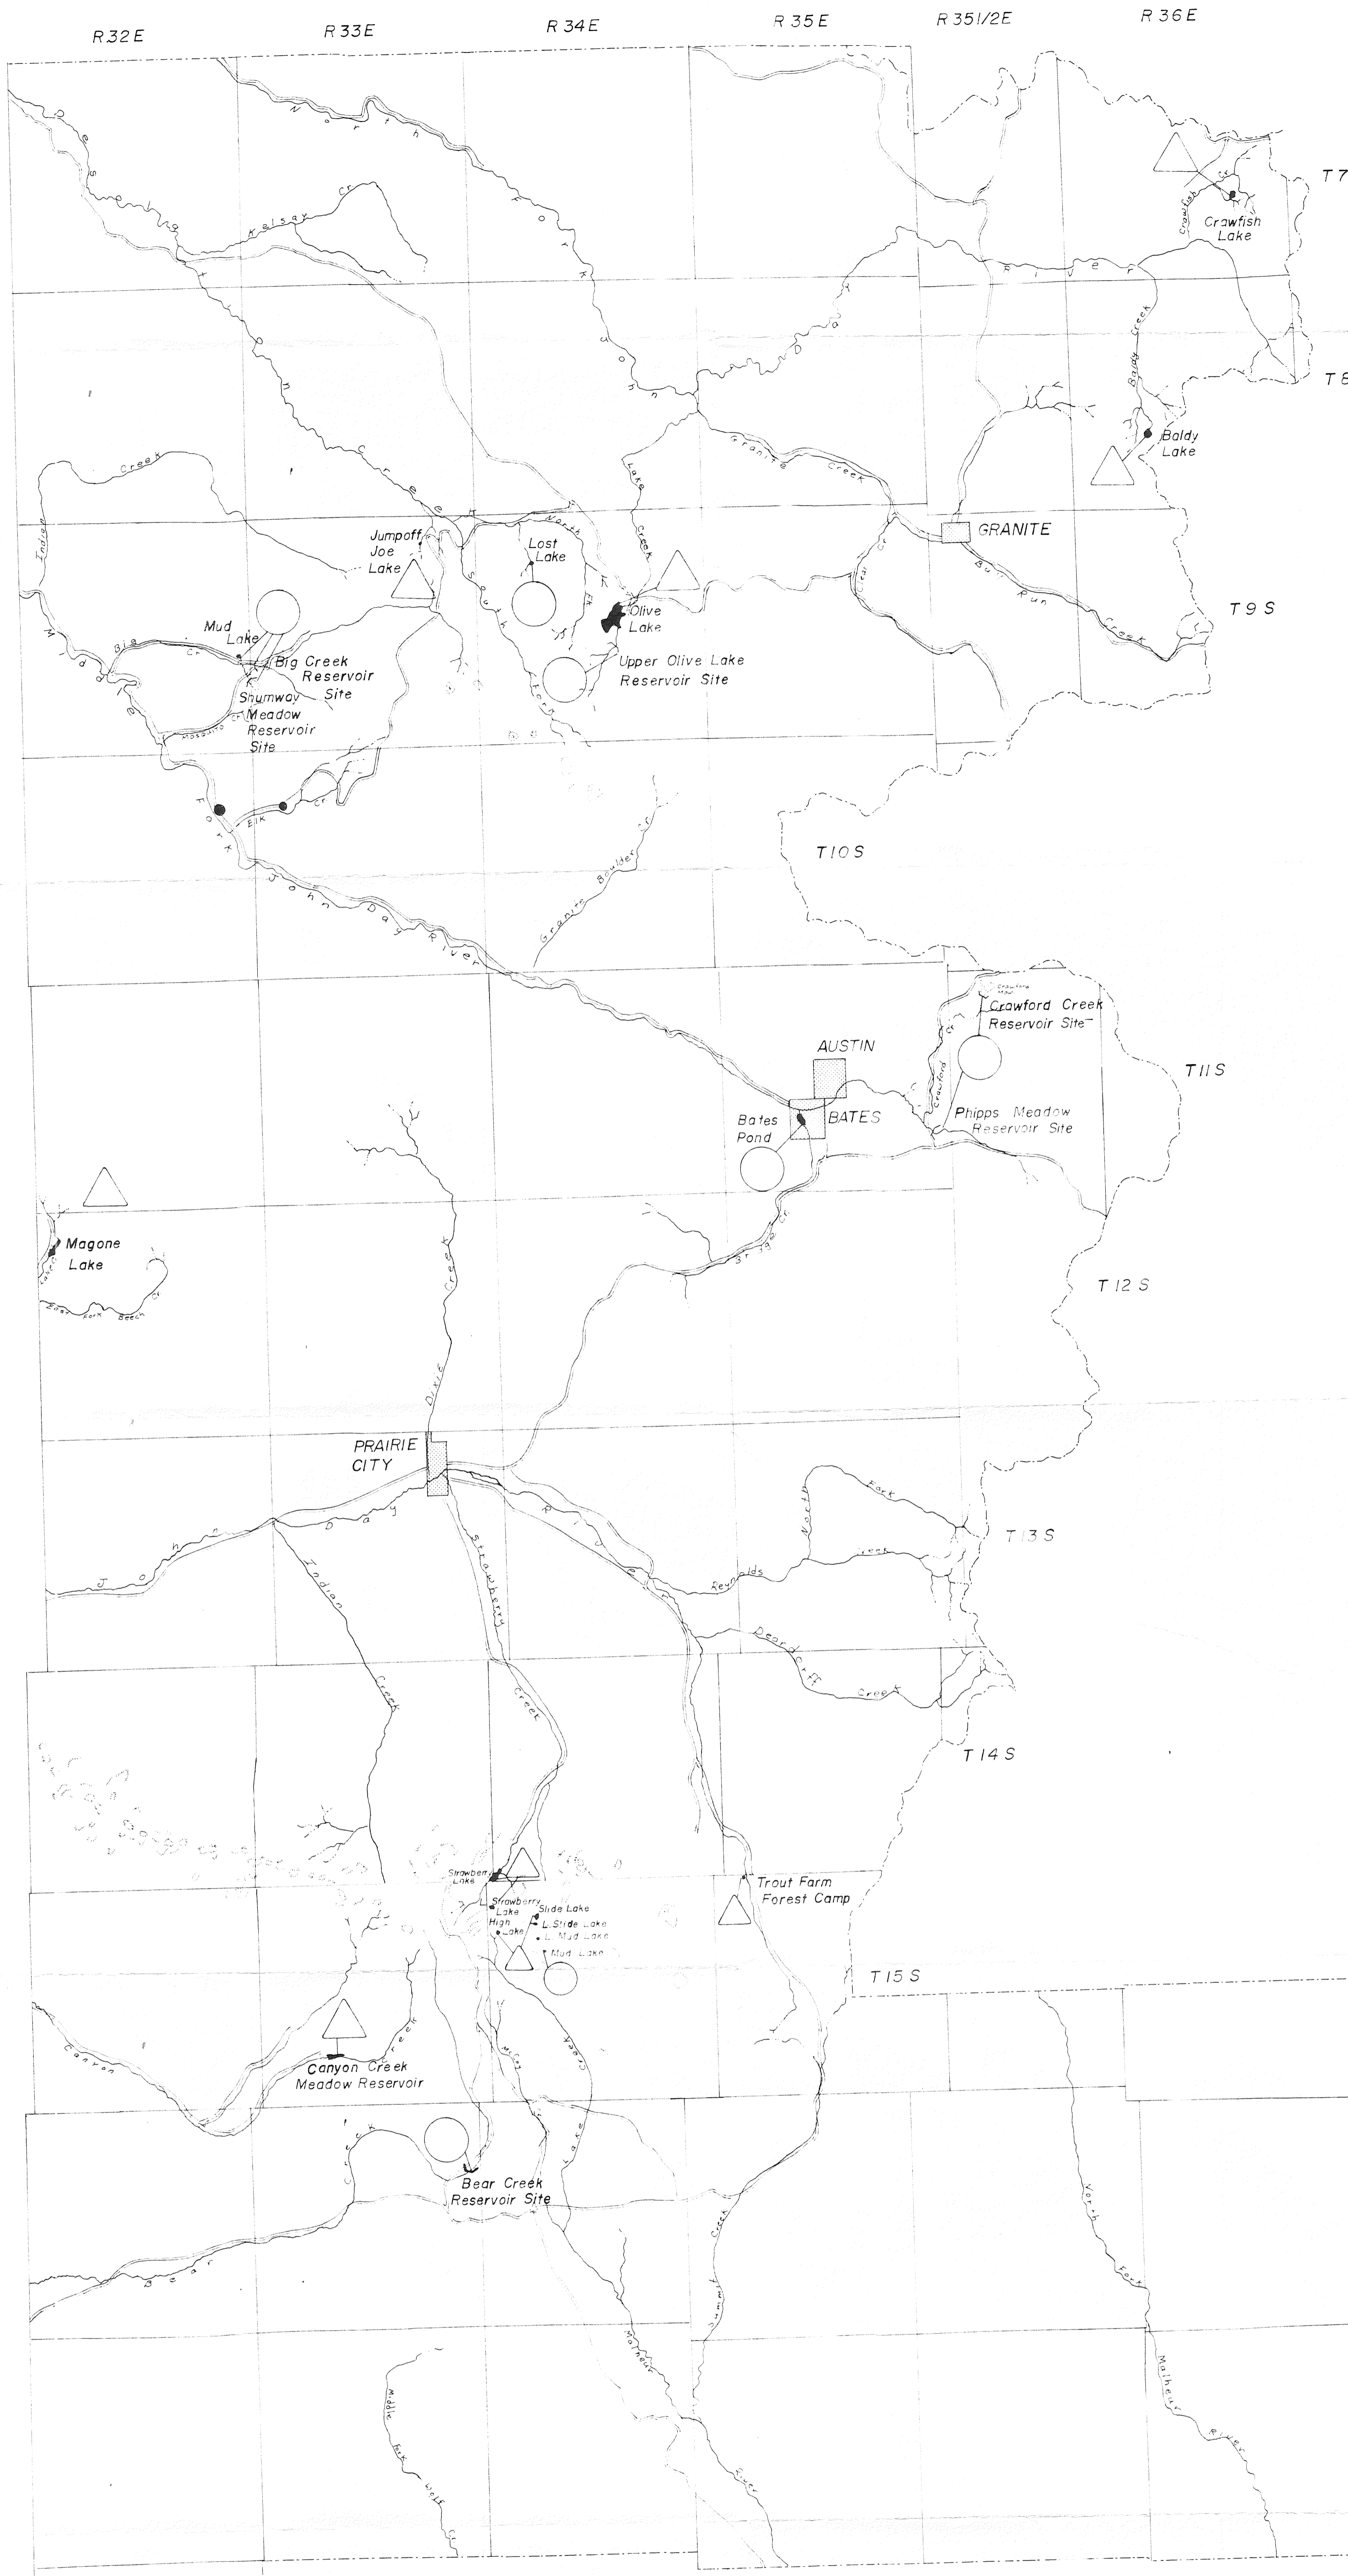

# WHEELER COUNTY ACCESS PLAN

OREGON STATE GAME COMMISSION

LEGEND	
COMPLETE SITE	— 
INCOMPLETE SITE	— 
SCALE: $\frac{7}{16}$ inch = 1 miles	

# GRANT COUNTY ACCESS PLAN

OREGON STATE GAME COMMISSION

LEGEND	
COMPLETE SITE	— 
INCOMPLETE SITE	— 
SCALE: $\frac{7}{16}$ inch = 1 miles	

# GRANT COUNTY ACCESS PLAN

OREGON STATE GAME COMMISSION

LEGEND	
COMPLETE SITE	— △
INCOMPLETE SITE	— ○
SCALE: 7/16 inch = 1 miles	