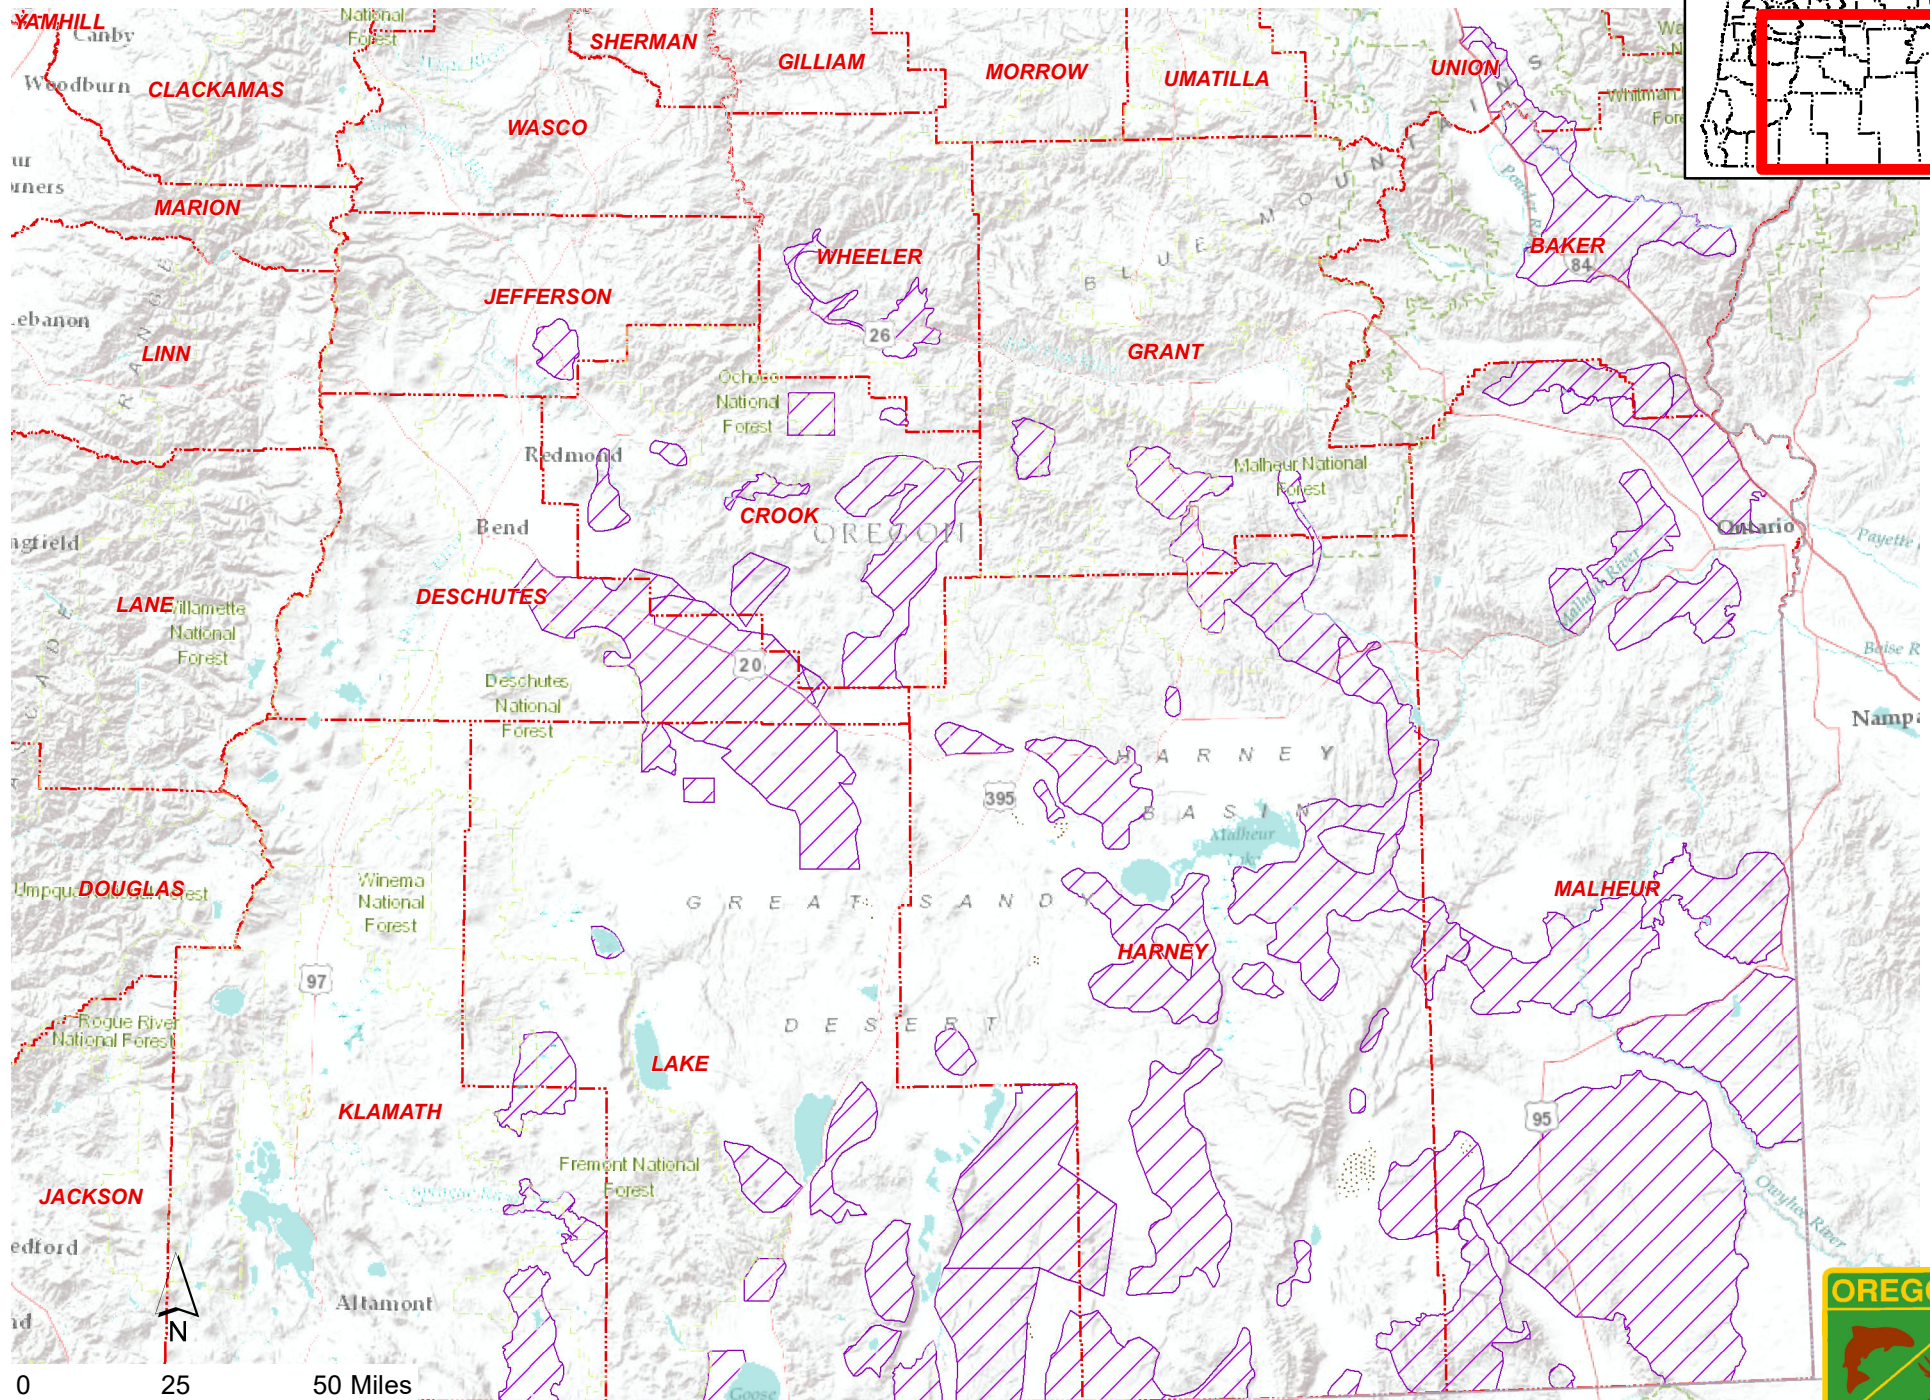

Oregon Essential and Limited Pronghorn Habitat

 Essential Pronghorn Habitat

ODFW, 3/31/2021; Basemap from ESRI