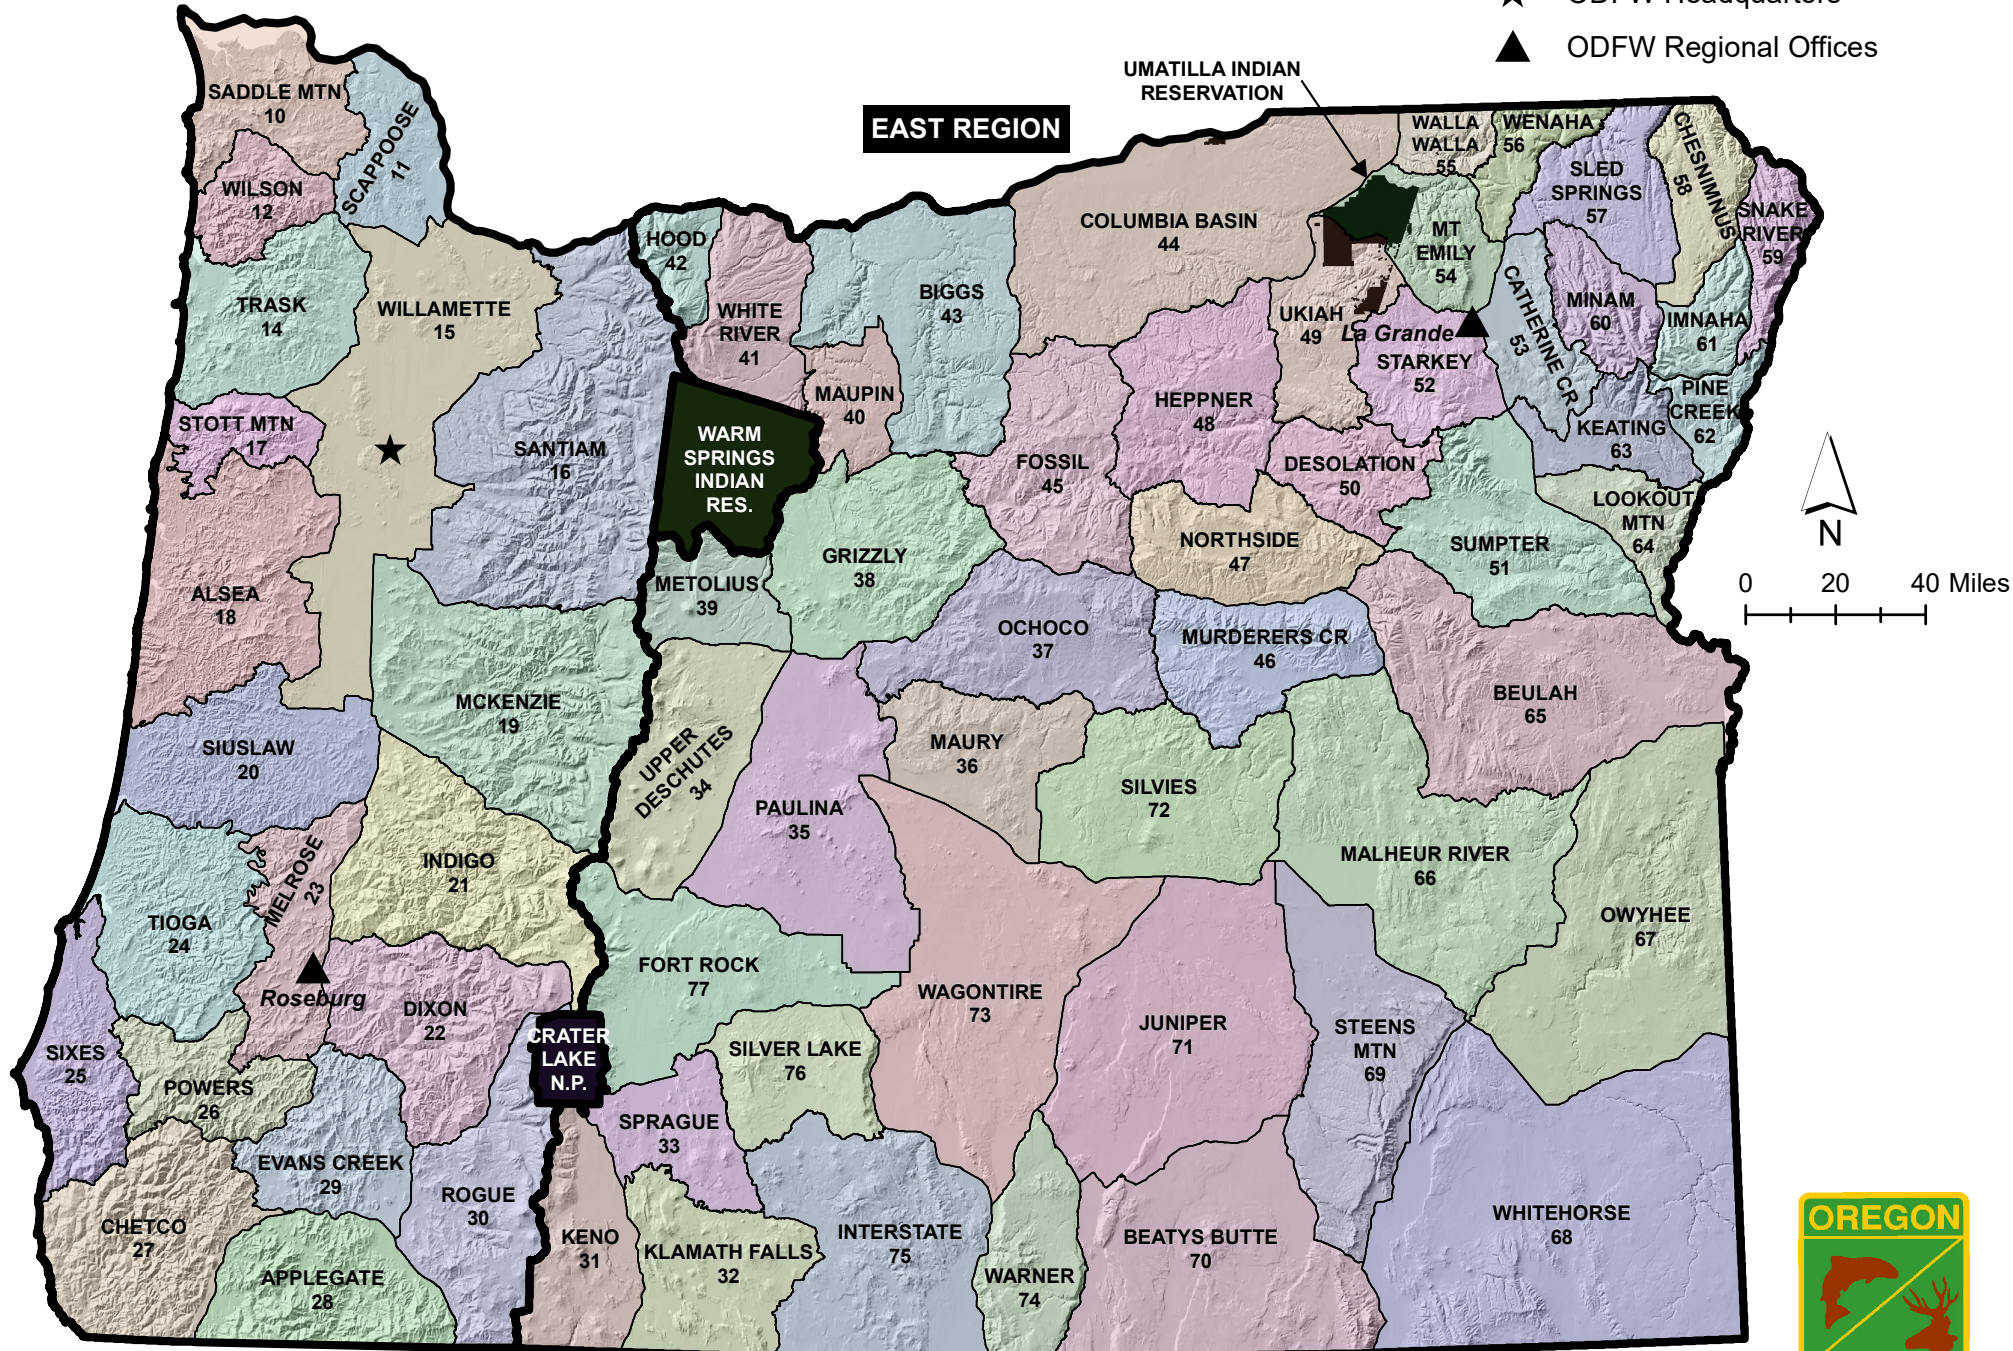

Oregon Wildlife Management Units

WEST REGION

EAST REGION

- ★ ODFW Headquarters
- ▲ ODFW Regional Offices

No Hunting Seasons on National Park Service Land or Alloted and/or Tribal Lands