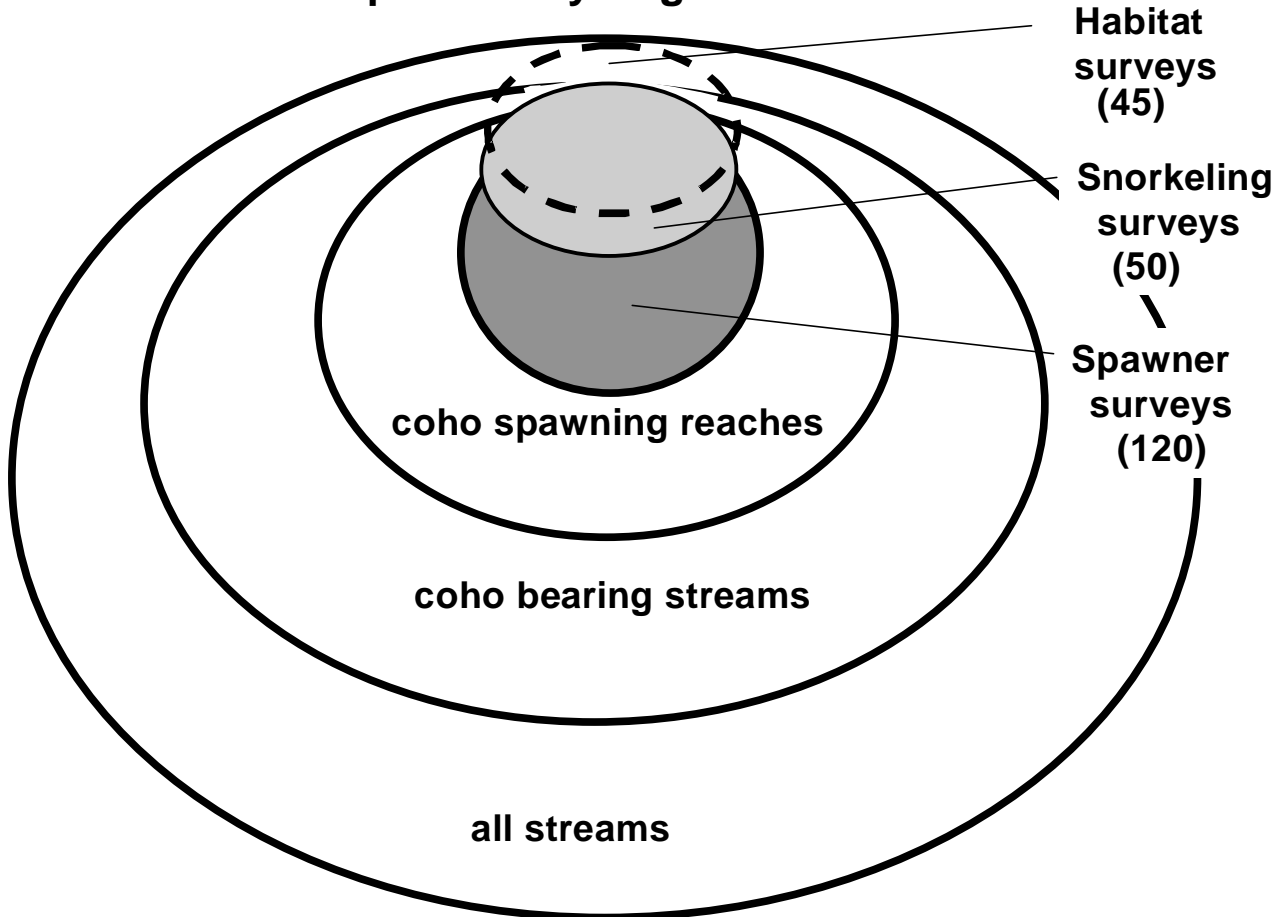

## Sample Survey Segments in GCGA

Integrated sampling sites of the Oregon Department of Fish and Wildlife showing sample frequency per CGCGA and degree of overlap among salmon and steelhead spawner surveys, summer juvenile rearing (snorkeling) surveys, and habitat surveys.